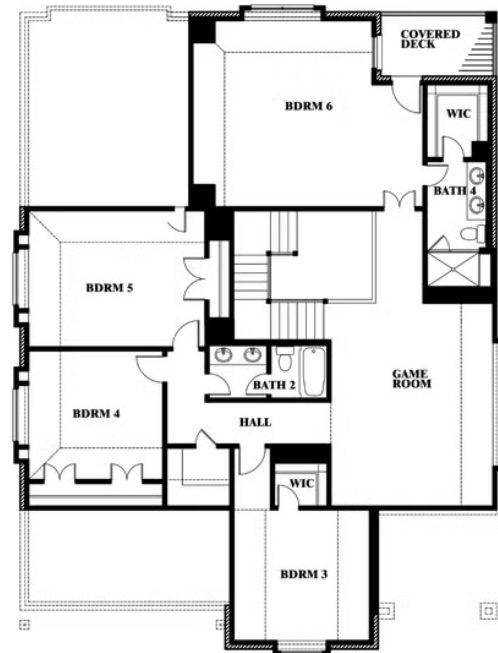

Magnolia III Side Entry

WILDCAT RIDGE

WILDCAT RIDGE, GODLEY, TX 76044

Magnolia III Side Entry