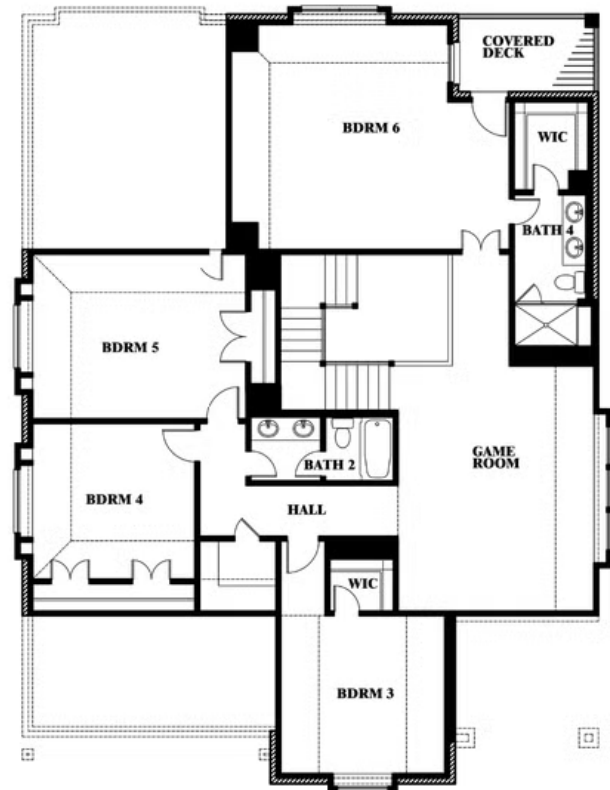

Magnolia III Side Entry

HOMES FROM
\$589,990

CLASSIC SERIES

WILDCAT RIDGE

WILDCAT RIDGE, GODLEY, TX 76044

3,754
SQUARE FEET

5
BEDROOMS

3.5
BATHROOMS

2
CAR GARAGE

ELEVATION R

ELEVATION S

ELEVATION S

ELEVATION T

ELEVATION T

Magnolia III Side Entry

WILDCAT RIDGE

WILDCAT RIDGE, GODLEY, TX 76044

Magnolia III Side Entry

This brochure is for general informational purposes and is to be used as a guide only. Changes may be made during the development process and floorplans, dimensions, fixtures, fittings, finishes and specifications are subject to change without notice. Window placement, balcony configuration, wardrobe sizes and living areas may vary slightly within each plan type. EQUAL HOUSING OPPORTUNITY