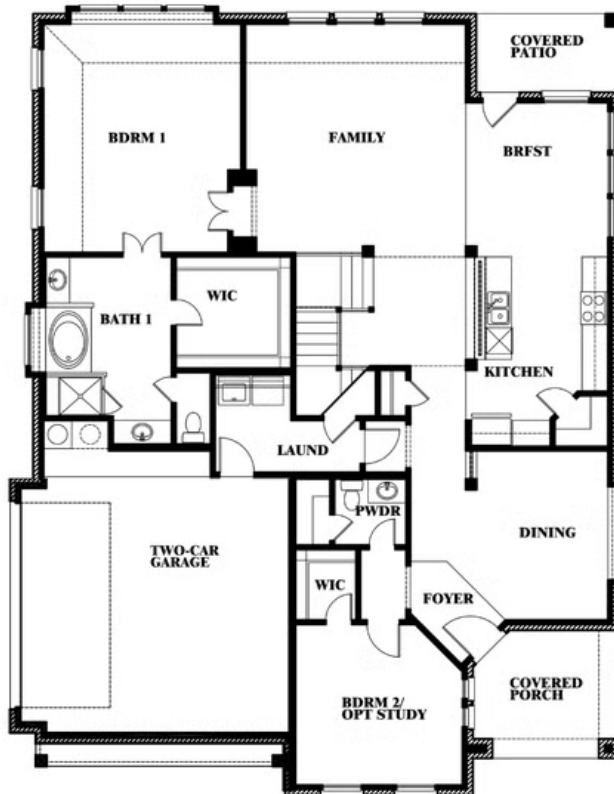

Magnolia III Side Entry

HOMES FROM
\$589,990

CLASSIC SERIES

WILDCAT RIDGE

WILDCAT RIDGE, GODLEY, TX 76044

3,754
SQUARE FEET

5
BEDROOMS

3.5
BATHROOMS

2
CAR GARAGE

ELEVATION R

ELEVATION S

ELEVATION S

ELEVATION T

ELEVATION T

Magnolia III Side Entry

WILDCAT RIDGE

WILDCAT RIDGE, GODLEY, TX 76044

Magnolia III Side Entry

This brochure is for general informational purposes and is to be used as a guide only. Changes may be made during the development process and floorplans, dimensions, fixtures, fittings, finishes and specifications are subject to change without notice. Window placement, balcony configuration, wardrobe sizes and living areas may vary slightly within each plan type. EQUAL HOUSING OPPORTUNITY