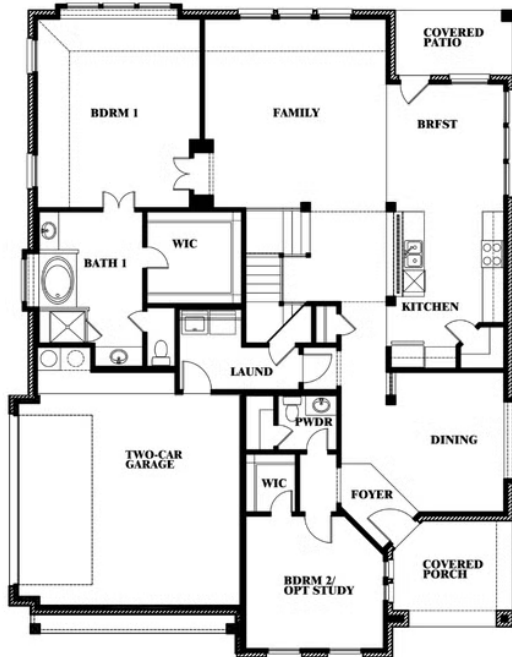

Magnolia III Side Entry

WILDCAT RIDGE

WILDCAT RIDGE, GODLEY, TX 76044

Magnolia III Side Entry