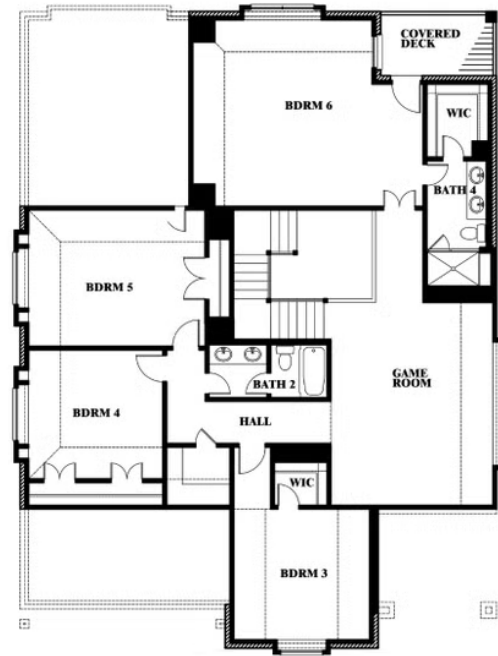

Magnolia III

WILDCAT RIDGE

WILDCAT RIDGE, GODLEY, TX 76044

MAGNOLIA III FLOOR PLAN WITH OPTIONAL MUD ROOM

Magnolia III

Opt. Mud Room & Ext. Primary Closet