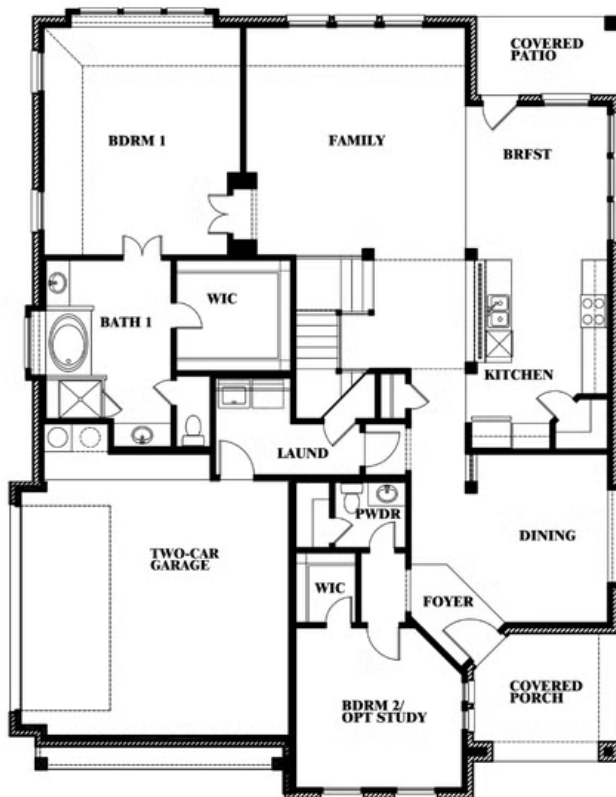

Magnolia II Side Entry

HOMES FROM
\$557,990

CLASSIC SERIES

WILDCAT RIDGE

WILDCAT RIDGE, GODLEY, TX 76044

3,430
SQUARE FEET

4
BEDROOMS

2.5
BATHROOMS

2
CAR GARAGE

ELEVATION R

ELEVATION S

ELEVATION S

ELEVATION T

ELEVATION T

Magnolia II Side Entry

WILDCAT RIDGE

WILDCAT RIDGE, GODLEY, TX 76044

Magnolia II Side Entry

This brochure is for general informational purposes and is to be used as a guide only. Changes may be made during the development process and floorplans, dimensions, fixtures, fittings, finishes and specifications are subject to change without notice. Window placement, balcony configuration, wardrobe sizes and living areas may vary slightly within each plan type. EQUAL HOUSING OPPORTUNITY