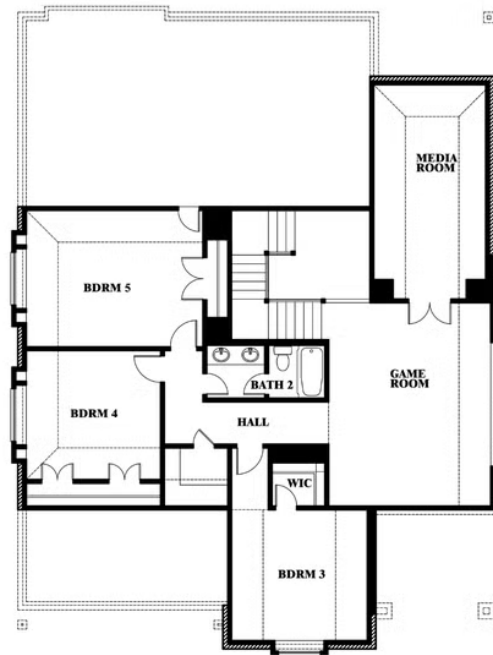

Magnolia II Side Entry

WILDCAT RIDGE

WILDCAT RIDGE, GODLEY, TX 76044

Magnolia II Side Entry