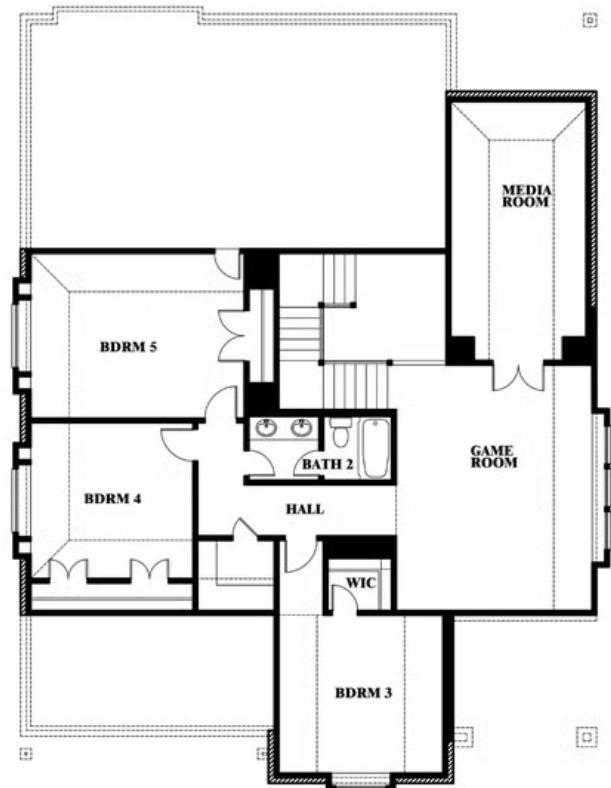

Magnolia II Side Entry

HOMES FROM
\$557,990

CLASSIC SERIES

WILDCAT RIDGE

WILDCAT RIDGE, GODLEY, TX 76044

3,430
SQUARE FEET

4
BEDROOMS

2.5
BATHROOMS

2
CAR GARAGE

ELEVATION R

ELEVATION S

ELEVATION S

ELEVATION T

ELEVATION T

Magnolia II Side Entry

WILDCAT RIDGE

WILDCAT RIDGE, GODLEY, TX 76044

Magnolia II Side Entry

This brochure is for general informational purposes and is to be used as a guide only. Changes may be made during the development process and floorplans, dimensions, fixtures, fittings, finishes and specifications are subject to change without notice. Window placement, balcony configuration, wardrobe sizes and living areas may vary slightly within each plan type. EQUAL HOUSING OPPORTUNITY