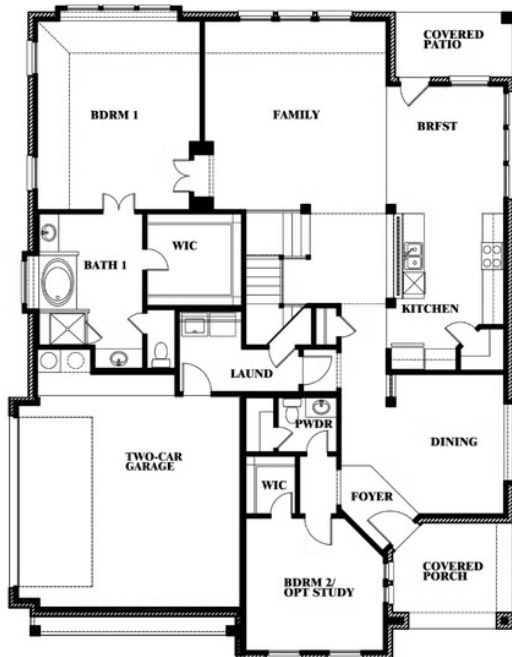

Magnolia II Side Entry

WILDCAT RIDGE

WILDCAT RIDGE, GODLEY, TX 76044

Magnolia II Side Entry