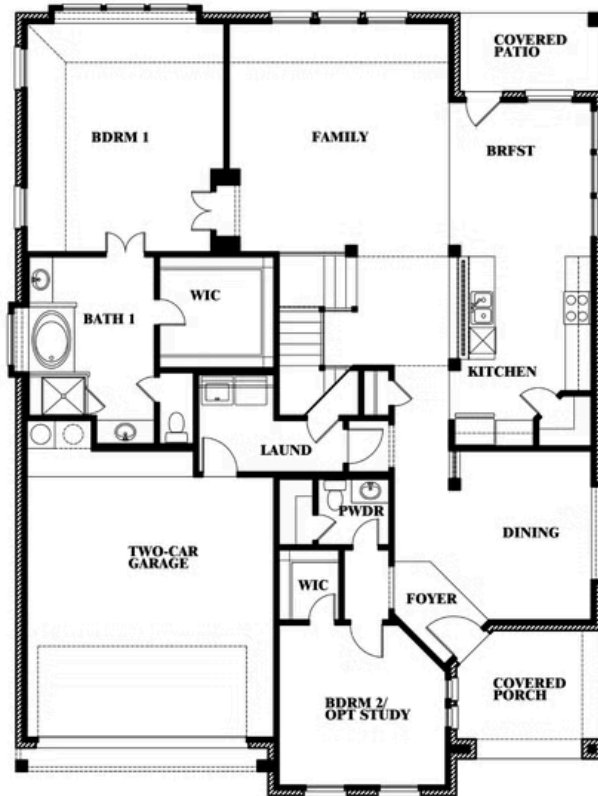

Magnolia II

HOMES FROM

\$489,990 - \$547,990

CLASSIC SERIES

WILDCAT RIDGE

WILDCAT RIDGE, GODLEY, TX 76044

3,430
SQUARE FEET

4
BEDROOMS

2.5
BATHROOMS

2
CAR GARAGE

Magnolia II

WILDCAT RIDGE

WILDCAT RIDGE, GODLEY, TX 76044

MAGNOLIA II FLOOR PLAN

Magnolia II

This brochure is for general informational purposes and is to be used as a guide only. Changes may be made during the development process and floorplans, dimensions, fixtures, fittings, finishes and specifications are subject to change without notice. Window placement, balcony configuration, wardrobe sizes and living areas may vary slightly within each plan type. EQUAL HOUSING OPPORTUNITY