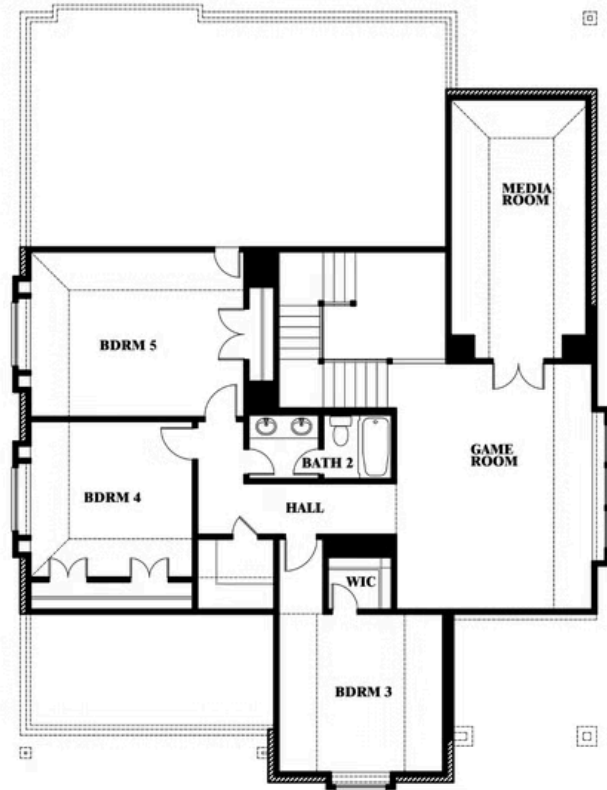

Magnolia II

HOMES FROM

\$489,990 - \$547,990

CLASSIC SERIES

WILDCAT RIDGE

WILDCAT RIDGE, GODLEY, TX 76044

3,430
SQUARE FEET

4
BEDROOMS

2.5
BATHROOMS

2
CAR GARAGE

Magnolia II

WILDCAT RIDGE

WILDCAT RIDGE, GODLEY, TX 76044

MAGNOLIA II FLOOR PLAN

Magnolia II

This brochure is for general informational purposes and is to be used as a guide only. Changes may be made during the development process and floorplans, dimensions, fixtures, fittings, finishes and specifications are subject to change without notice. Window placement, balcony configuration, wardrobe sizes and living areas may vary slightly within each plan type. EQUAL HOUSING OPPORTUNITY