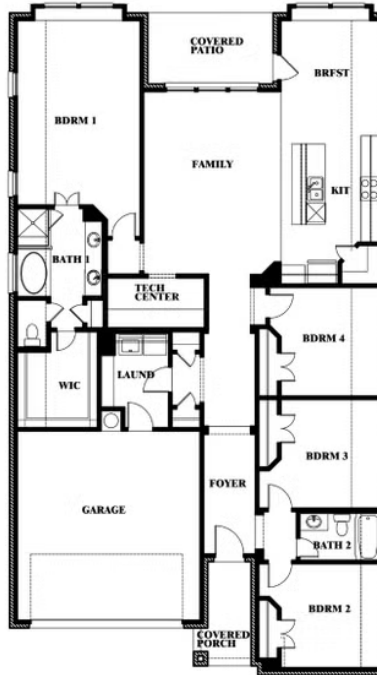

Jasmine

WILDCAT RIDGE

WILDCAT RIDGE, GODLEY, TX 76044

JASMINE FLOOR PLAN WITH OPTIONAL TECH CENTER

Jasmine
Opt. Tech Center at Closet