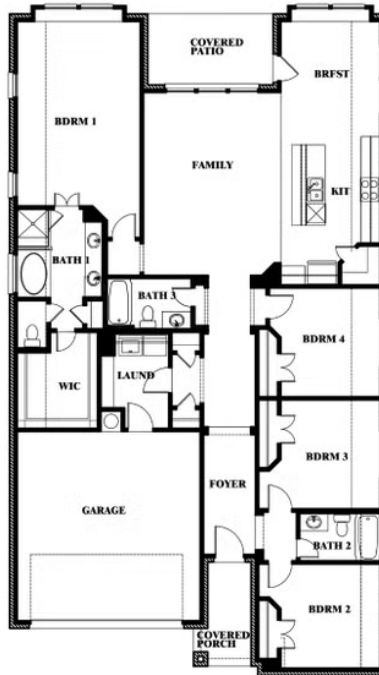

Jasmine

WILDCAT RIDGE

WILDCAT RIDGE, GODLEY, TX 76044

JASMINE FLOOR PLAN WITH OPTIONAL BATH 3

Jasmine
Opt. Bath 3 at Closet