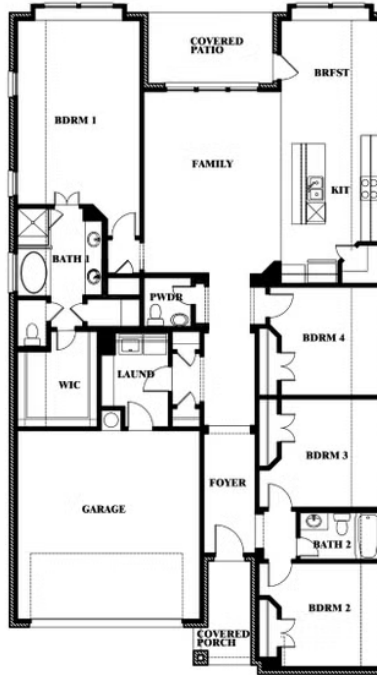

Jasmine

WILDCAT RIDGE

WILDCAT RIDGE, GODLEY, TX 76044

JASMINE FLOOR PLAN WITH OPTIONAL POWDER

Jasmine
Opt. Powder at Closet