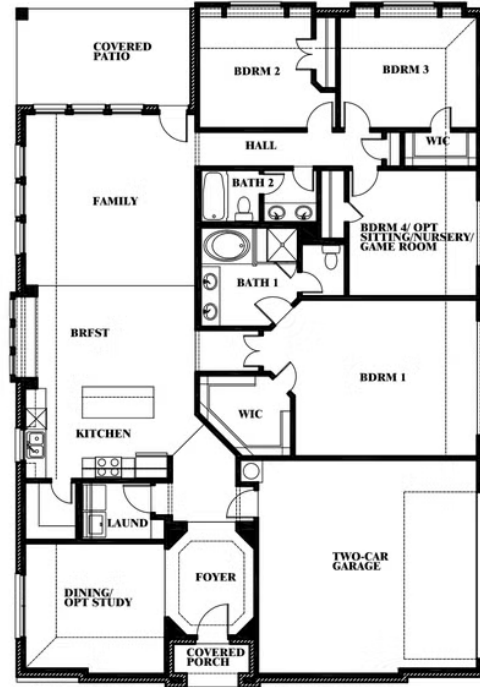

Hawthorne Side Entry

WILDCAT RIDGE

WILDCAT RIDGE, GODLEY, TX 76044

Hawthorne Side Entry