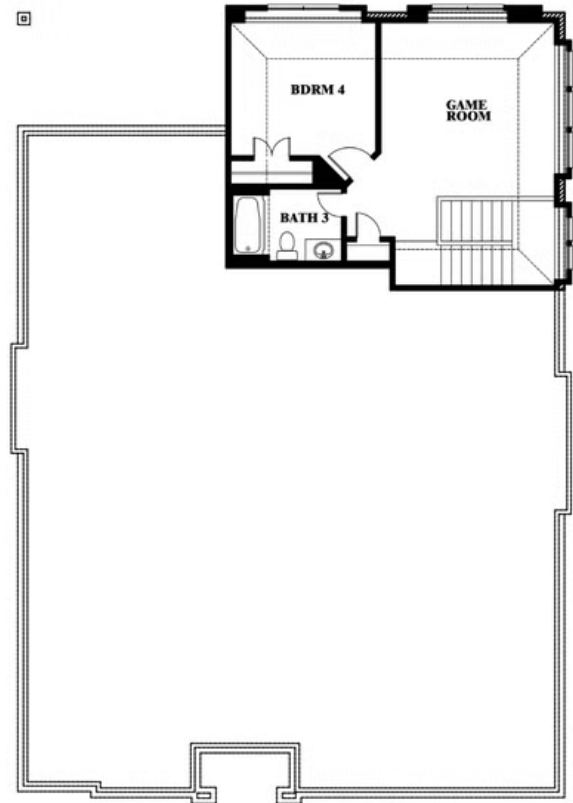

Hawthorne II Side Entry

HOMES FROM
\$533,990

CLASSIC SERIES

WILDCAT RIDGE

WILDCAT RIDGE, GODLEY, TX 76044

2,758
SQUARE FEET

4
BEDROOMS

3.0
BATHROOMS

2
CAR GARAGE

ELEVATION T

ELEVATION S

ELEVATION S

ELEVATION R

ELEVATION R

Hawthorne II Side Entry

WILDCAT RIDGE

WILDCAT RIDGE, GODLEY, TX 76044

Hawthorne II Side Entry

This brochure is for general informational purposes and is to be used as a guide only. Changes may be made during the development process and floorplans, dimensions, fixtures, fittings, finishes and specifications are subject to change without notice. Window placement, balcony configuration, wardrobe sizes and living areas may vary slightly within each plan type. EQUAL HOUSING OPPORTUNITY