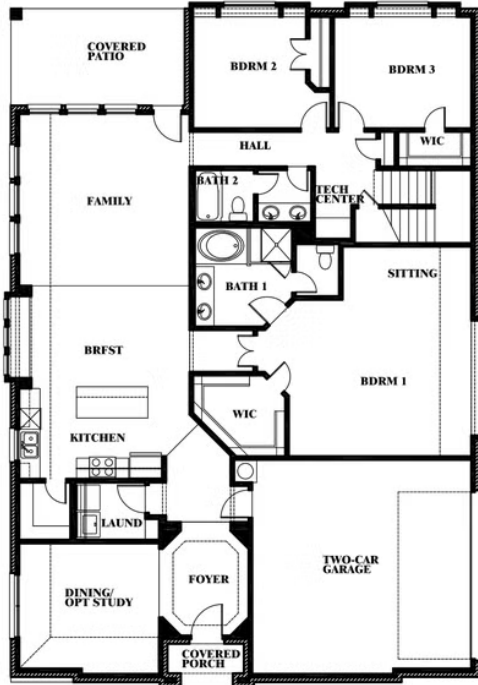

Hawthorne II Side Entry

WILDCAT RIDGE

WILDCAT RIDGE, GODLEY, TX 76044

Hawthorne II Side Entry