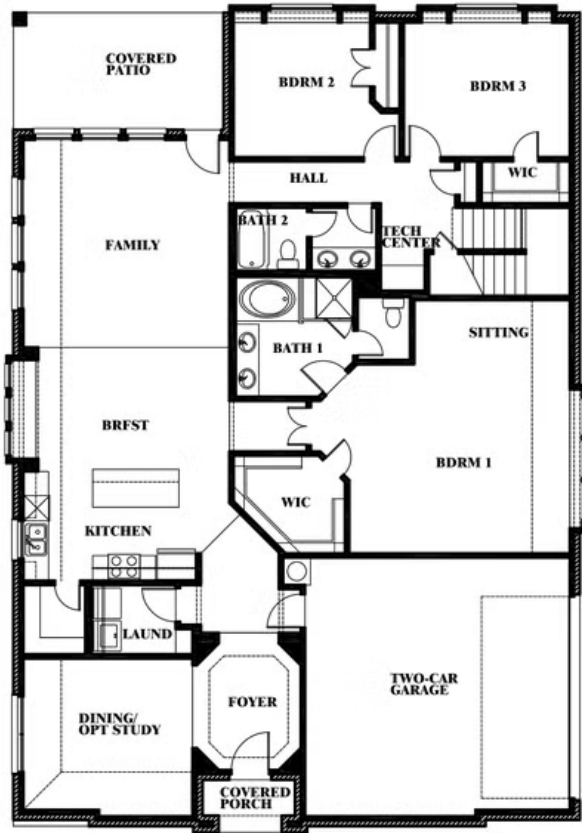

Hawthorne II Side Entry

HOMES FROM
\$533,990

CLASSIC SERIES

WILDCAT RIDGE

WILDCAT RIDGE, GODLEY, TX 76044

2,758
SQUARE FEET

4
BEDROOMS

3.0
BATHROOMS

2
CAR GARAGE

ELEVATION T

ELEVATION S

ELEVATION S

ELEVATION R

ELEVATION R

Hawthorne II Side Entry

WILDCAT RIDGE

WILDCAT RIDGE, GODLEY, TX 76044

Hawthorne II Side Entry

This brochure is for general informational purposes and is to be used as a guide only. Changes may be made during the development process and floorplans, dimensions, fixtures, fittings, finishes and specifications are subject to change without notice. Window placement, balcony configuration, wardrobe sizes and living areas may vary slightly within each plan type. EQUAL HOUSING OPPORTUNITY