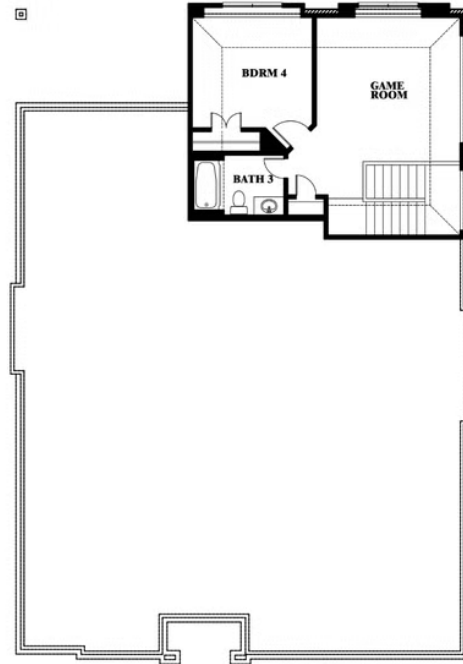

Hawthorne II Side Entry

WILDCAT RIDGE

WILDCAT RIDGE, GODLEY, TX 76044

Hawthorne II Side Entry