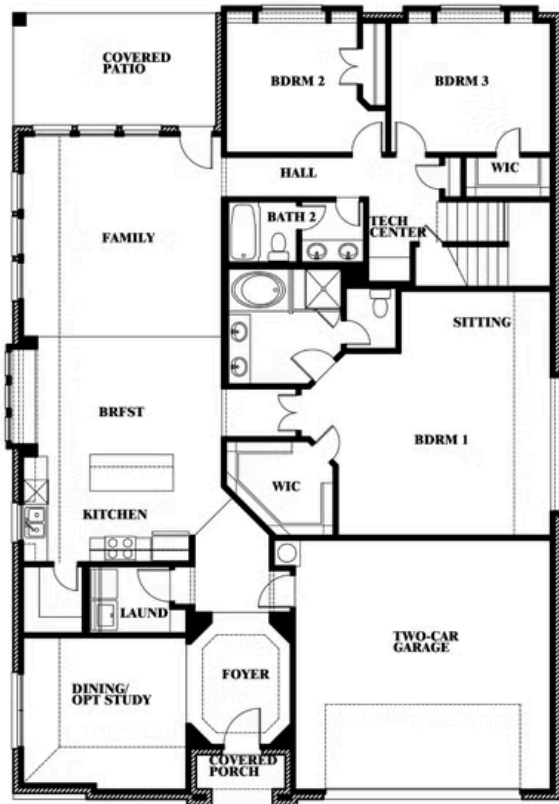

Hawthorne II

WILDCAT RIDGE

WILDCAT RIDGE, GODLEY, TX 76044

Hawthorne II

This brochure is for general informational purposes and is to be used as a guide only. Changes may be made during the development process and floorplans, dimensions, fixtures, fittings, finishes and specifications are subject to change without notice. Window placement, balcony configuration, wardrobe sizes and living areas may vary slightly within each plan type. EQUAL HOUSING OPPORTUNITY