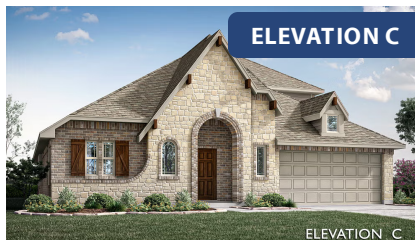

Hawthorne II

HOMES FROM
\$461,990

CLASSIC SERIES

WILDCAT RIDGE

WILDCAT RIDGE, GODLEY, TX 76044

2,752
SQUARE FEET

4
BEDROOMS

3.0
BATHROOMS

2
CAR GARAGE

ELEVATION A

ELEVATION B

ELEVATION B

ELEVATION C

ELEVATION C

Hawthorne II

WILDCAT RIDGE