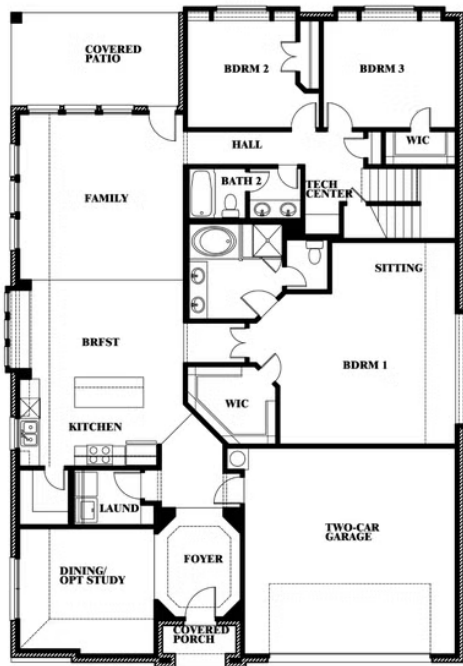

Hawthorne II

WILDCAT RIDGE

WILDCAT RIDGE, GODLEY, TX 76044

Hawthorne II