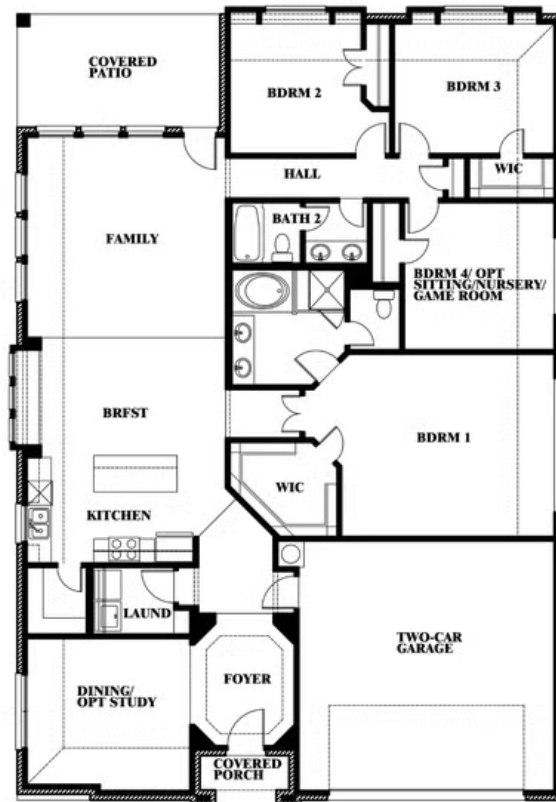

2.0
BATHROOMS

2
CAR GARAGE

ELEVATION A

ELEVATION B

ELEVATION B

ELEVATION C

ELEVATION C

Hawthorne

WILDCAT RIDGE

WILDCAT RIDGE, GODLEY, TX 76044

Hawthorne

This brochure is for general informational purposes and is to be used as a guide only. Changes may be made during the development process and floorplans, dimensions, fixtures, fittings, finishes and specifications are subject to change without notice. Window placement, balcony configuration, wardrobe sizes and living areas may vary slightly within each plan type. EQUAL HOUSING OPPORTUNITY