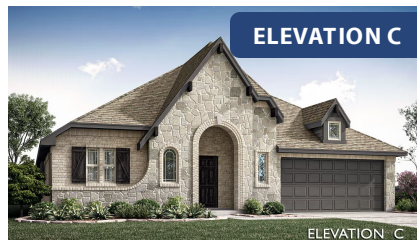

Hawthorne

CLASSIC SERIES

WILDCAT RIDGE

WILDCAT RIDGE, GODLEY, TX 76044

HOMES FROM

\$421,990

2,235
SQUARE FEET

4
BEDROOMS

2.0
BATHROOMS

2
CAR GARAGE

ELEVATION A

ELEVATION B

ELEVATION B

ELEVATION C

ELEVATION C

Hawthorne