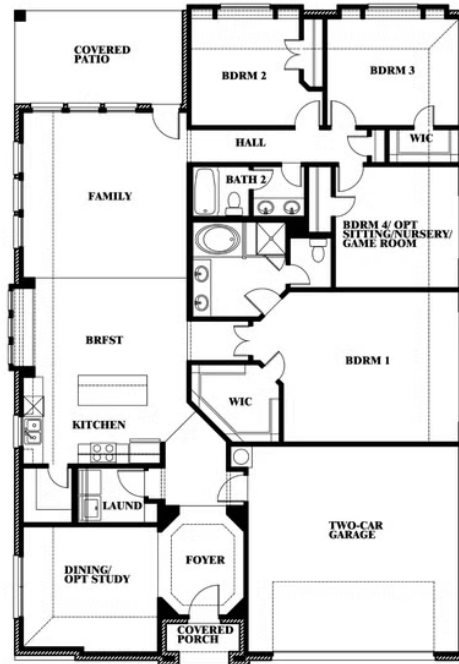

Hawthorne

WILDCAT RIDGE

WILDCAT RIDGE, GODLEY, TX 76044

Hawthorne