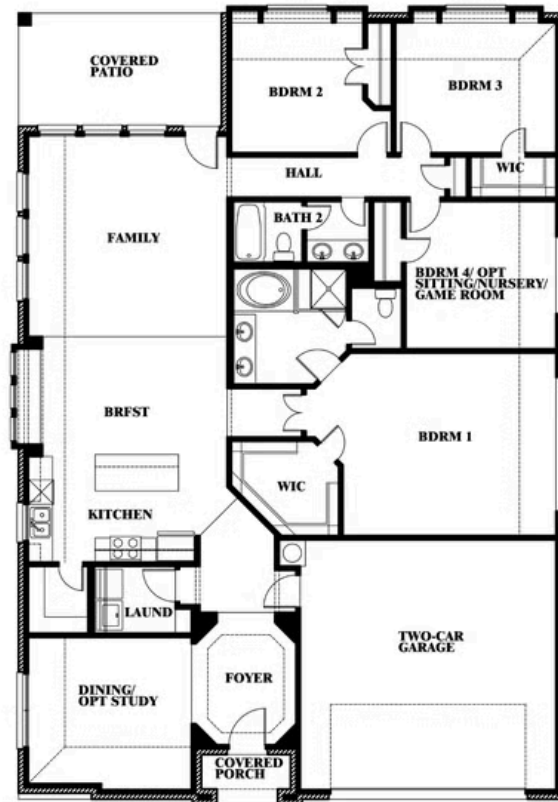

Hawthorne

HOMES FROM
\$421,990

CLASSIC SERIES

WILDCAT RIDGE

WILDCAT RIDGE, GODLEY, TX 76044

2,235
SQUARE FEET

4
BEDROOMS

2.0
BATHROOMS

2
CAR GARAGE

ELEVATION A

ELEVATION B

ELEVATION B

ELEVATION C

ELEVATION C

Hawthorne

WILDCAT RIDGE

WILDCAT RIDGE, GODLEY, TX 76044

Hawthorne

This brochure is for general informational purposes and is to be used as a guide only. Changes may be made during the development process and floorplans, dimensions, fixtures, fittings, finishes and specifications are subject to change without notice. Window placement, balcony configuration, wardrobe sizes and living areas may vary slightly within each plan type. EQUAL HOUSING OPPORTUNITY