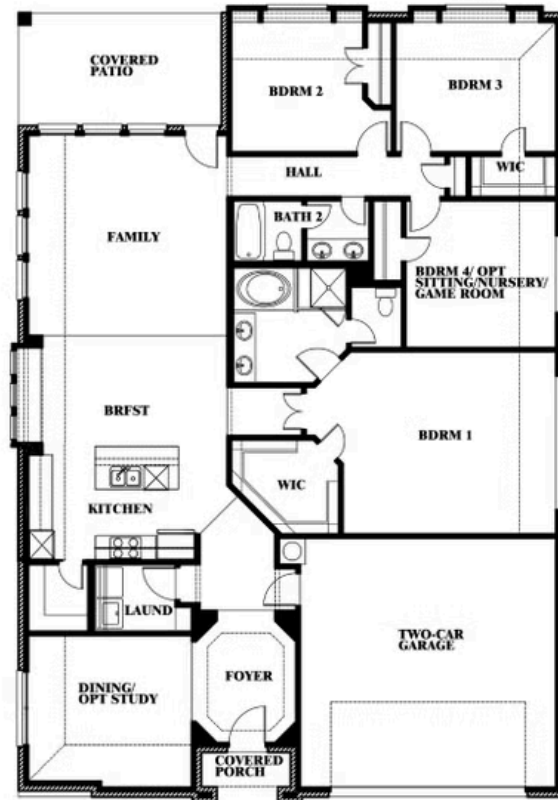

WILDCAT RIDGE, GODLEY, TX 76044

Hawthorne

This brochure is for general informational purposes and is to be used as a guide only. Changes may be made during the development process and floorplans, dimensions, fixtures, fittings, finishes and specifications are subject to change without notice. Window placement, balcony configuration, wardrobe sizes and living areas may vary slightly within each plan type. EQUAL HOUSING OPPORTUNITY

Hawthorne

WILDCAT RIDGE

WILDCAT RIDGE, GODLEY, TX 76044

Hawthorne Opt. Deluxe Kitchen

This brochure is for general informational purposes and is to be used as a guide only. Changes may be made during the development process and floorplans, dimensions, fixtures, fittings, finishes and specifications are subject to change without notice. Window placement, balcony configuration, wardrobe sizes and living areas may vary slightly within each plan type. EQUAL HOUSING OPPORTUNITY