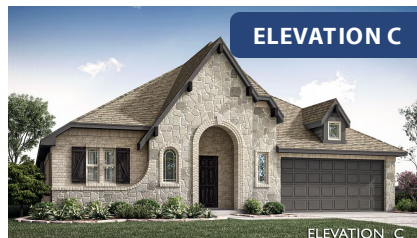

Hawthorne

CLASSIC SERIES

WILDCAT RIDGE

WILDCAT RIDGE, GODLEY, TX 76044

HOMES FROM

\$421,990

2,235
SQUARE FEET

4
BEDROOMS

2.0
BATHROOMS

2
CAR GARAGE

ELEVATION A

ELEVATION B

ELEVATION B

ELEVATION C

ELEVATION C

Hawthorne