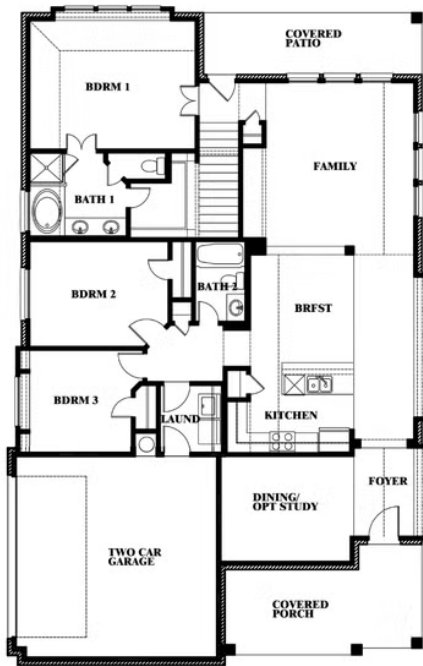

Dogwood III Side Entry

WILDCAT RIDGE

WILDCAT RIDGE, GODLEY, TX 76044

Dogwood III Side Entry