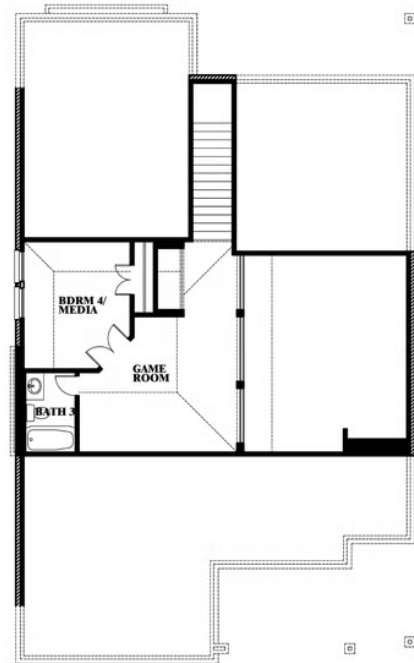

Dogwood III Side Entry

WILDCAT RIDGE

WILDCAT RIDGE, GODLEY, TX 76044

Dogwood III Side Entry