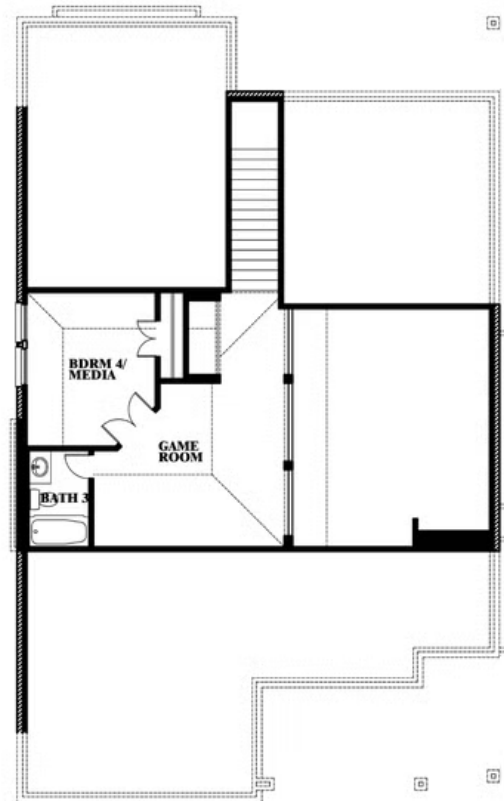

Dogwood III Side Entry

HOMES FROM
\$490,990

CLASSIC SERIES

WILDCAT RIDGE

WILDCAT RIDGE, GODLEY, TX 76044

2,333
SQUARE FEET

4
BEDROOMS

3.0
BATHROOMS

ELEVATION U

ELEVATION U

Dogwood III Side Entry

WILDCAT RIDGE

WILDCAT RIDGE, GODLEY, TX 76044

Dogwood III Side Entry

This brochure is for general informational purposes and is to be used as a guide only. Changes may be made during the development process and floorplans, dimensions, fixtures, fittings, finishes and specifications are subject to change without notice. Window placement, balcony configuration, wardrobe sizes and living areas may vary slightly within each plan type. EQUAL HOUSING OPPORTUNITY