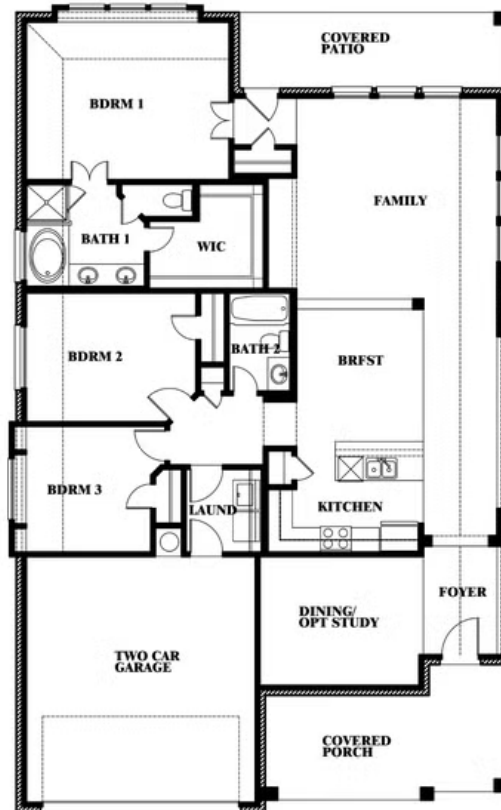

Dogwood

WILDCAT RIDGE

WILDCAT RIDGE, GODLEY, TX 76044

Dogwood

This brochure is for general informational purposes and is to be used as a guide only. Changes may be made during the development process and floorplans, dimensions, fixtures, fittings, finishes and specifications are subject to change without notice. Window placement, balcony configuration, wardrobe sizes and living areas may vary slightly within each plan type. EQUAL HOUSING OPPORTUNITY