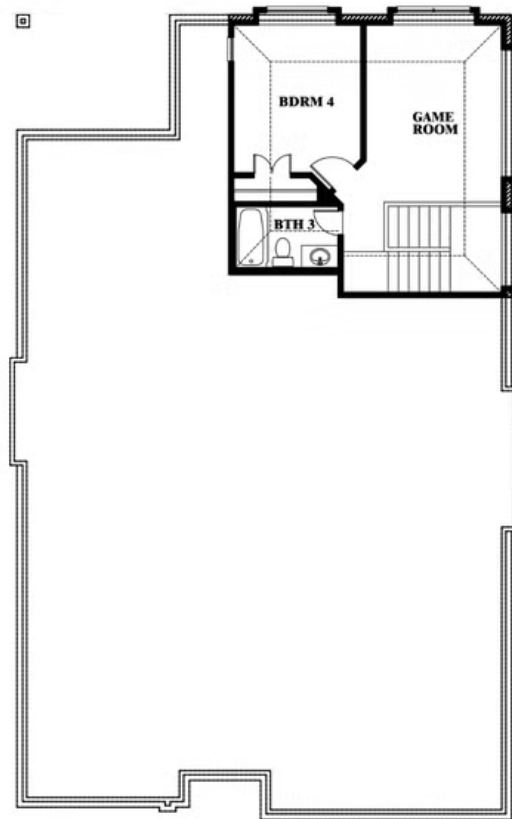

Cypress II Side Entry

WILDCAT RIDGE

WILDCAT RIDGE, GODLEY, TX 76044

Cypress II Side Entry

This brochure is for general informational purposes and is to be used as a guide only. Changes may be made during the development process and floorplans, dimensions, fixtures, fittings, finishes and specifications are subject to change without notice. Window placement, balcony configuration, wardrobe sizes and living areas may vary slightly within each plan type. EQUAL HOUSING OPPORTUNITY