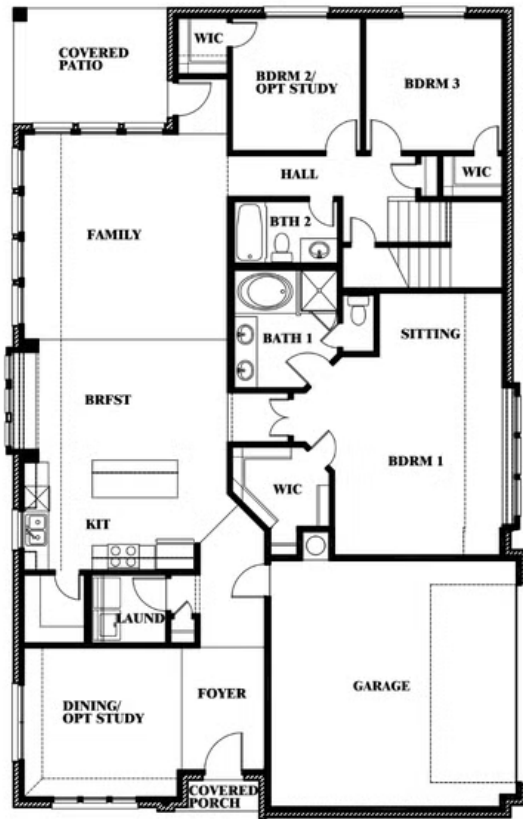

Cypress II Side Entry

WILDCAT RIDGE

WILDCAT RIDGE, GODLEY, TX 76044

Cypress II Side Entry

This brochure is for general informational purposes and is to be used as a guide only. Changes may be made during the development process and floorplans, dimensions, fixtures, fittings, finishes and specifications are subject to change without notice. Window placement, balcony configuration, wardrobe sizes and living areas may vary slightly within each plan type. EQUAL HOUSING OPPORTUNITY