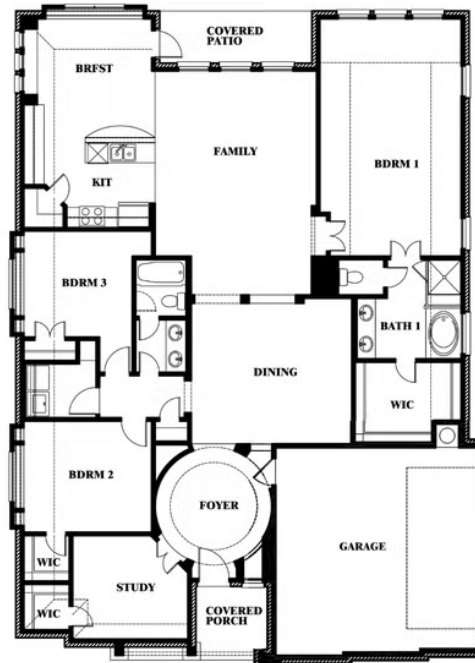

Carolina Side Entry

WILDCAT RIDGE

WILDCAT RIDGE, GODLEY, TX 76044

CAROLINA SIDE ENTRY FLOOR PLAN

Carolina Side Entry