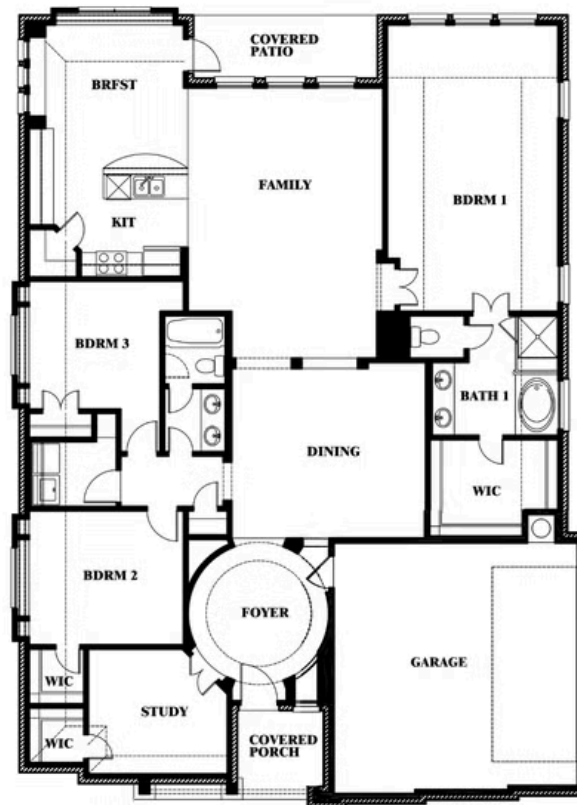

Carolina Side Entry

HOMES FROM
\$482,990

CLASSIC SERIES

WILDCAT RIDGE

WILDCAT RIDGE, GODLEY, TX 76044

2,319
SQUARE FEET

3
BEDROOMS

2.0
BATHROOMS

2
CAR GARAGE

ELEVATION R

ELEVATION S

ELEVATION S

ELEVATION T

ELEVATION T

Carolina Side Entry

WILDCAT RIDGE

WILDCAT RIDGE, GODLEY, TX 76044

CAROLINA SIDE ENTRY FLOOR PLAN

Carolina Side Entry

This brochure is for general informational purposes and is to be used as a guide only. Changes may be made during the development process and floorplans, dimensions, fixtures, fittings, finishes and specifications are subject to change without notice. Window placement, balcony configuration, wardrobe sizes and living areas may vary slightly within each plan type. EQUAL HOUSING OPPORTUNITY