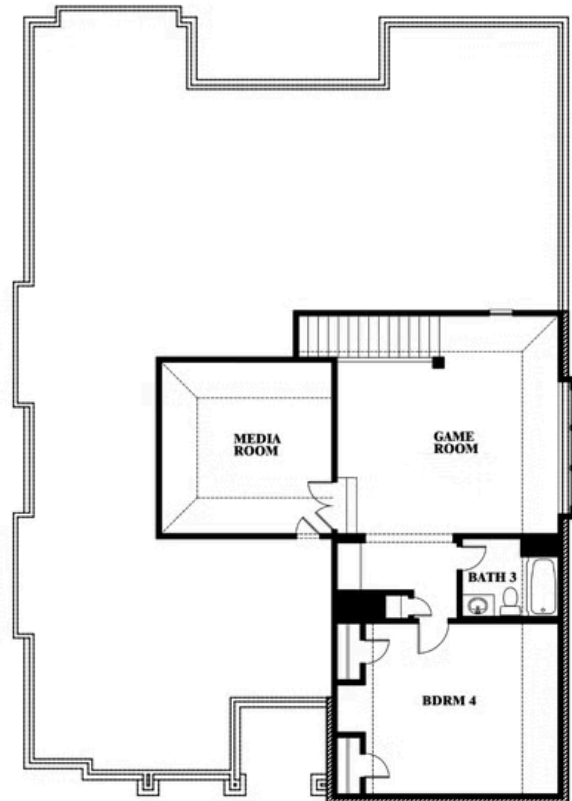

Carolina IV Side Entry

HOMES FROM
\$555,990

CLASSIC SERIES

WILDCAT RIDGE

WILDCAT RIDGE, GODLEY, TX 76044

3,258
SQUARE FEET

4
BEDROOMS

3.0
BATHROOMS

2
CAR GARAGE

ELEVATION T

ELEVATION S

ELEVATION S

ELEVATION R

ELEVATION R

Carolina IV Side Entry

WILDCAT RIDGE

WILDCAT RIDGE, GODLEY, TX 76044

Carolina IV Side Entry

This brochure is for general informational purposes and is to be used as a guide only. Changes may be made during the development process and floorplans, dimensions, fixtures, fittings, finishes and specifications are subject to change without notice. Window placement, balcony configuration, wardrobe sizes and living areas may vary slightly within each plan type. EQUAL HOUSING OPPORTUNITY