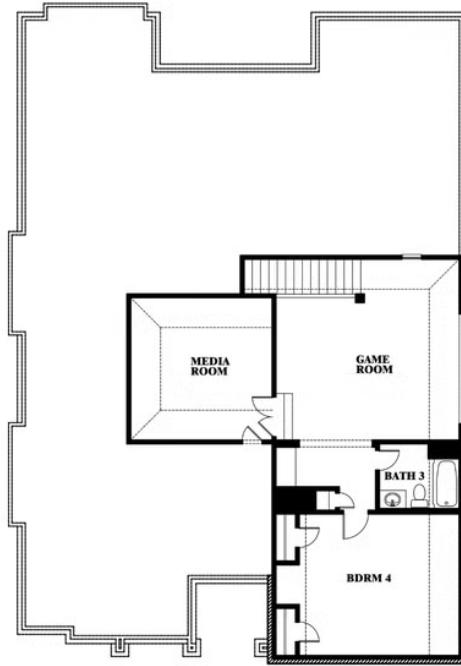

Carolina IV Side Entry

WILDCAT RIDGE

WILDCAT RIDGE, GODLEY, TX 76044

Carolina IV Side Entry