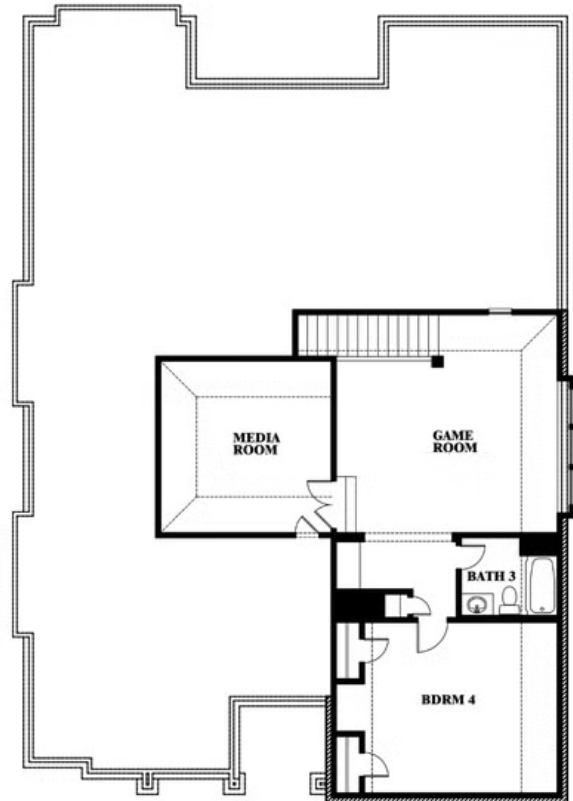

Carolina IV Side Entry

HOMES FROM
\$555,990

CLASSIC SERIES

WILDCAT RIDGE

WILDCAT RIDGE, GODLEY, TX 76044

3,258
SQUARE FEET

4
BEDROOMS

3.0
BATHROOMS

2
CAR GARAGE

ELEVATION T

ELEVATION S

ELEVATION S

ELEVATION R

ELEVATION R

Carolina IV Side Entry

WILDCAT RIDGE

WILDCAT RIDGE, GODLEY, TX 76044

Carolina IV Side Entry

This brochure is for general informational purposes and is to be used as a guide only. Changes may be made during the development process and floorplans, dimensions, fixtures, fittings, finishes and specifications are subject to change without notice. Window placement, balcony configuration, wardrobe sizes and living areas may vary slightly within each plan type. EQUAL HOUSING OPPORTUNITY