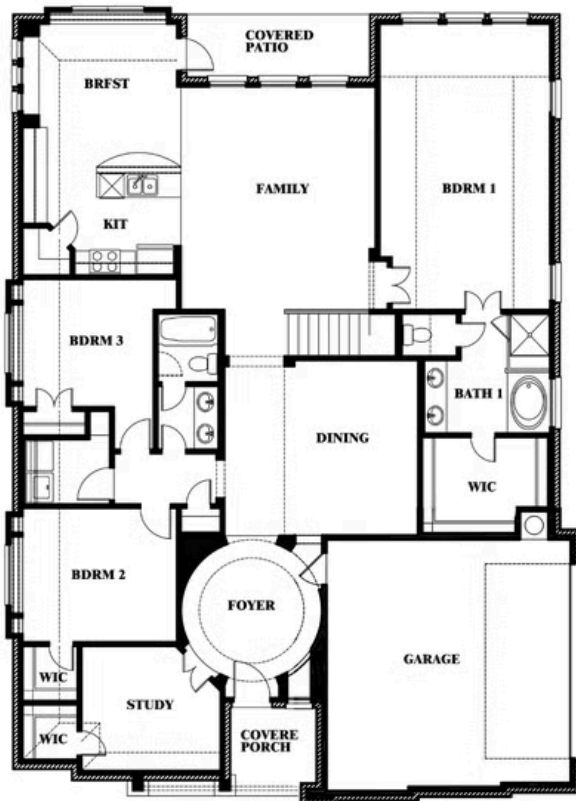

Carolina IV Side Entry

HOMES FROM
\$555,990

CLASSIC SERIES

WILDCAT RIDGE

WILDCAT RIDGE, GODLEY, TX 76044

3,258
SQUARE FEET

4
BEDROOMS

3.0
BATHROOMS

2
CAR GARAGE

ELEVATION T

ELEVATION S

ELEVATION S

ELEVATION R

ELEVATION R

Carolina IV Side Entry

WILDCAT RIDGE

WILDCAT RIDGE, GODLEY, TX 76044

Carolina IV Side Entry

This brochure is for general informational purposes and is to be used as a guide only. Changes may be made during the development process and floorplans, dimensions, fixtures, fittings, finishes and specifications are subject to change without notice. Window placement, balcony configuration, wardrobe sizes and living areas may vary slightly within each plan type. EQUAL HOUSING OPPORTUNITY