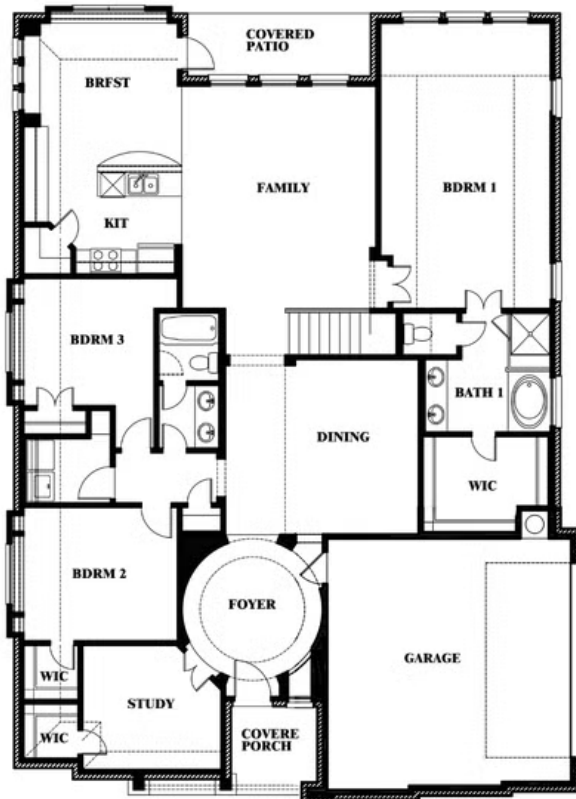

Carolina IV Side Entry

HOMES FROM
\$555,990

CLASSIC SERIES

WILDCAT RIDGE

WILDCAT RIDGE, GODLEY, TX 76044

3,258
SQUARE FEET

4
BEDROOMS

3.0
BATHROOMS

2
CAR GARAGE

ELEVATION T

ELEVATION S

ELEVATION S

ELEVATION R

ELEVATION R

Carolina IV Side Entry

WILDCAT RIDGE

WILDCAT RIDGE, GODLEY, TX 76044

Carolina IV Side Entry

This brochure is for general informational purposes and is to be used as a guide only. Changes may be made during the development process and floorplans, dimensions, fixtures, fittings, finishes and specifications are subject to change without notice. Window placement, balcony configuration, wardrobe sizes and living areas may vary slightly within each plan type. EQUAL HOUSING OPPORTUNITY