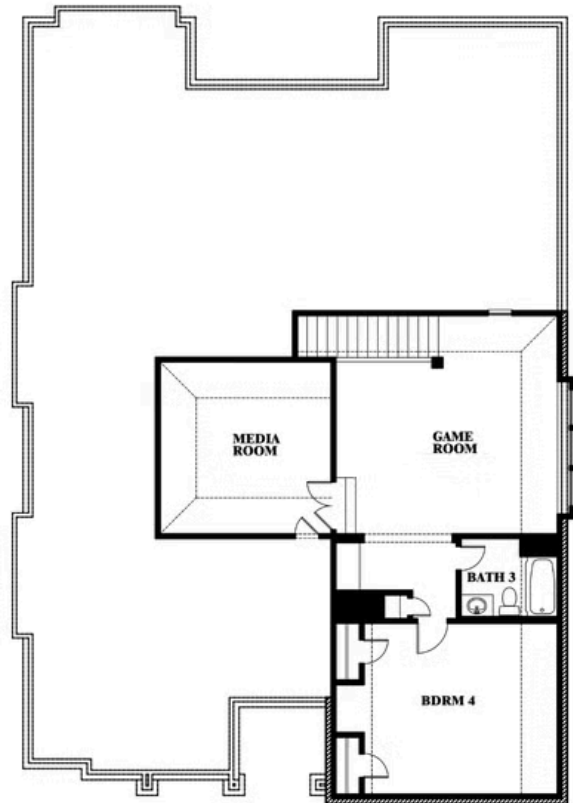

Carolina IV Side Entry

WILDCAT RIDGE

WILDCAT RIDGE, GODLEY, TX 76044

Carolina IV Side Entry

This brochure is for general informational purposes and is to be used as a guide only. Changes may be made during the development process and floorplans, dimensions, fixtures, fittings, finishes and specifications are subject to change without notice. Window placement, balcony configuration, wardrobe sizes and living areas may vary slightly within each plan type. EQUAL HOUSING OPPORTUNITY