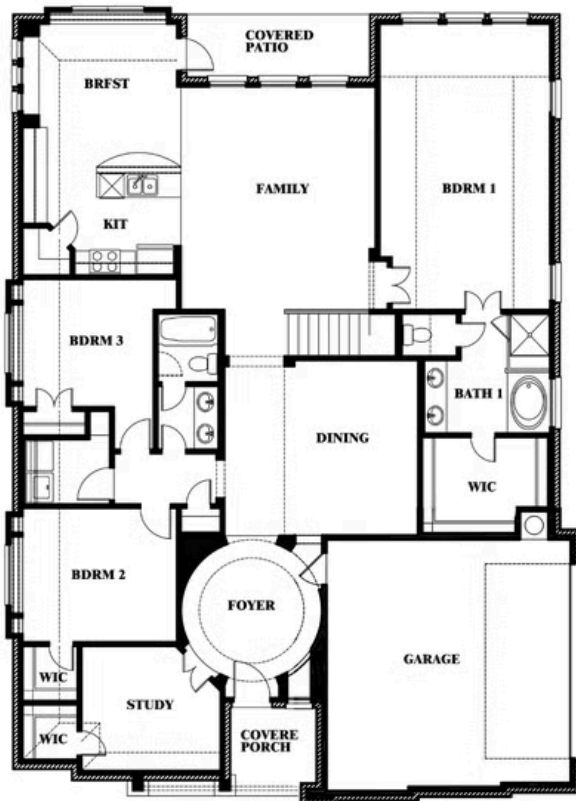

# Carolina IV Side Entry

HOMES FROM  
**\$555,990**

CLASSIC SERIES

**WILDCAT RIDGE**

WILDCAT RIDGE, GODLEY, TX 76044

**3,258**  
SQUARE FEET

**4**  
BEDROOMS

**3.0**  
BATHROOMS

**2**  
CAR GARAGE

**ELEVATION T**

**ELEVATION S**

ELEVATION S

**ELEVATION R**

ELEVATION R

# Carolina IV Side Entry