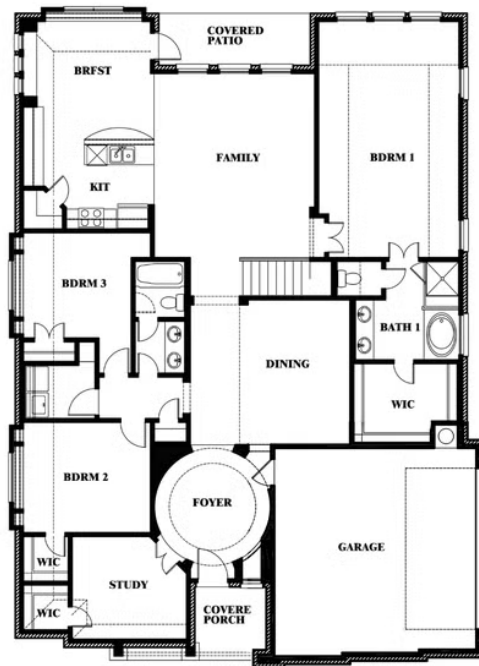

Carolina IV Side Entry

WILDCAT RIDGE

WILDCAT RIDGE, GODLEY, TX 76044

Carolina IV Side Entry