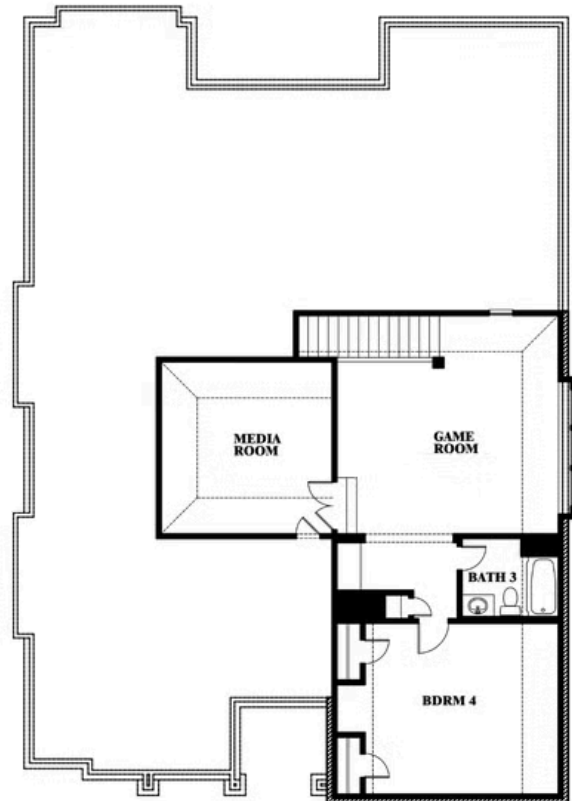

Carolina IV Side Entry

WILDCAT RIDGE

WILDCAT RIDGE, GODLEY, TX 76044

Carolina IV Side Entry

This brochure is for general informational purposes and is to be used as a guide only. Changes may be made during the development process and floorplans, dimensions, fixtures, fittings, finishes and specifications are subject to change without notice. Window placement, balcony configuration, wardrobe sizes and living areas may vary slightly within each plan type. EQUAL HOUSING OPPORTUNITY