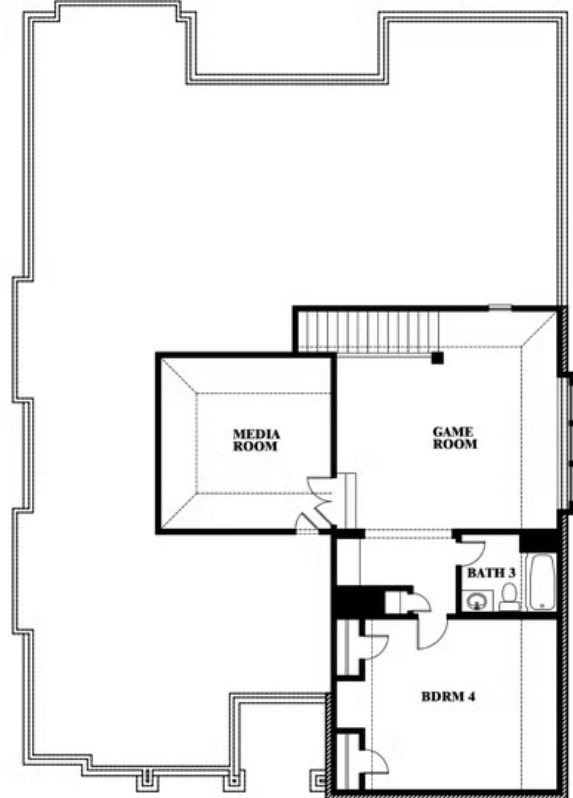

Carolina IV

HOMES FROM
\$482,990

CLASSIC SERIES

WILDCAT RIDGE

WILDCAT RIDGE, GODLEY, TX 76044

3,280
SQUARE FEET

4
BEDROOMS

3.0
BATHROOMS

2
CAR GARAGE

Carolina IV

WILDCAT RIDGE

WILDCAT RIDGE, GODLEY, TX 76044

Carolina IV

This brochure is for general informational purposes and is to be used as a guide only. Changes may be made during the development process and floorplans, dimensions, fixtures, fittings, finishes and specifications are subject to change without notice. Window placement, balcony configuration, wardrobe sizes and living areas may vary slightly within each plan type. EQUAL HOUSING OPPORTUNITY