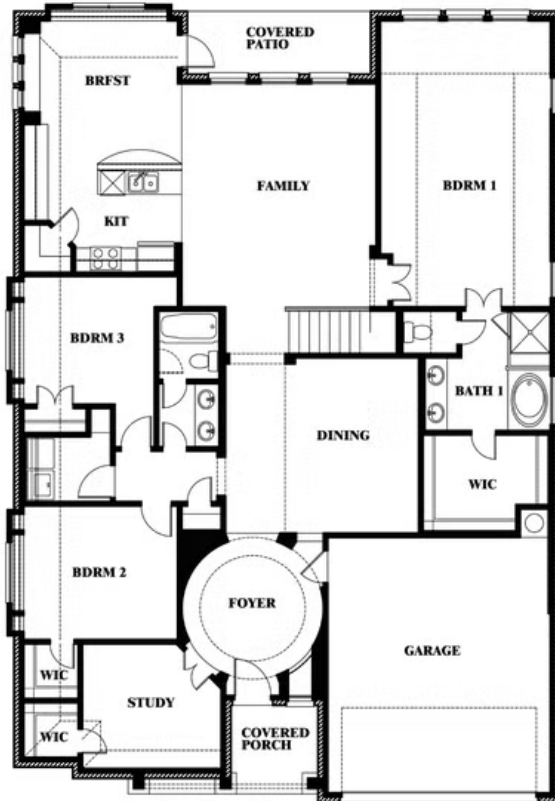

Carolina IV

HOMES FROM
\$482,990

CLASSIC SERIES

WILDCAT RIDGE

WILDCAT RIDGE, GODLEY, TX 76044

3,280
SQUARE FEET

4
BEDROOMS

3.0
BATHROOMS

2
CAR GARAGE

Carolina IV

WILDCAT RIDGE

WILDCAT RIDGE, GODLEY, TX 76044

Carolina IV

This brochure is for general informational purposes and is to be used as a guide only. Changes may be made during the development process and floorplans, dimensions, fixtures, fittings, finishes and specifications are subject to change without notice. Window placement, balcony configuration, wardrobe sizes and living areas may vary slightly within each plan type. EQUAL HOUSING OPPORTUNITY