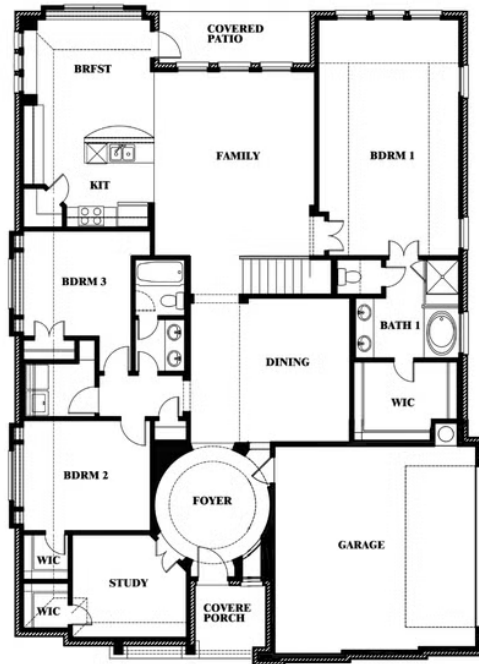

Carolina III Side Entry

WILDCAT RIDGE

WILDCAT RIDGE, GODLEY, TX 76044

Carolina III Side Entry