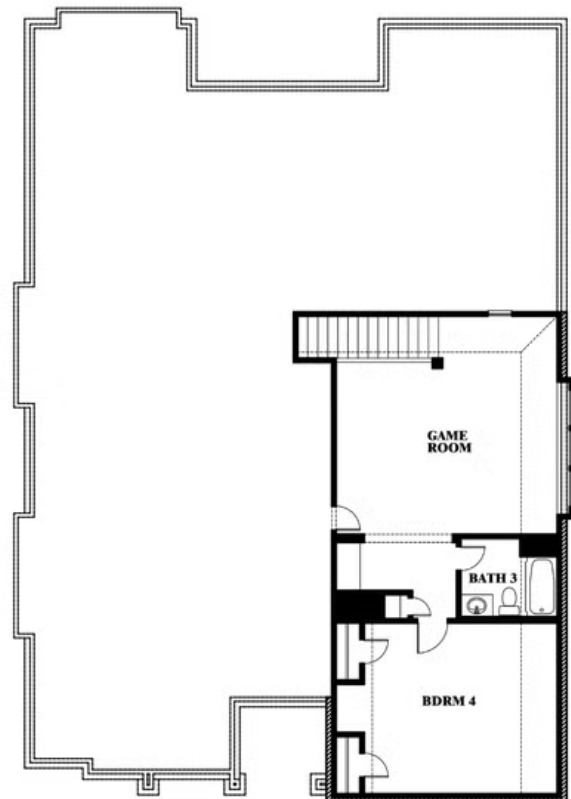

Carolina III Side Entry

WILDCAT RIDGE

WILDCAT RIDGE, GODLEY, TX 76044

Carolina III Side Entry

This brochure is for general informational purposes and is to be used as a guide only. Changes may be made during the development process and floorplans, dimensions, fixtures, fittings, finishes and specifications are subject to change without notice. Window placement, balcony configuration, wardrobe sizes and living areas may vary slightly within each plan type. EQUAL HOUSING OPPORTUNITY