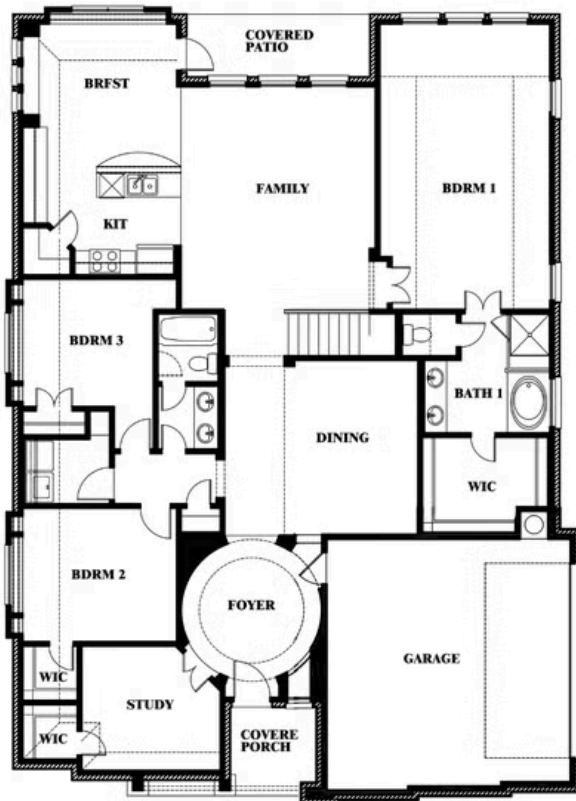

Carolina III Side Entry

HOMES FROM
\$545,990

CLASSIC SERIES

WILDCAT RIDGE

WILDCAT RIDGE, GODLEY, TX 76044

3,042
SQUARE FEET

4
BEDROOMS

3.0
BATHROOMS

2
CAR GARAGE

ELEVATION R

ELEVATION T

ELEVATION T

ELEVATION S

Carolina III Side Entry

WILDCAT RIDGE

WILDCAT RIDGE, GODLEY, TX 76044

Carolina III Side Entry

This brochure is for general informational purposes and is to be used as a guide only. Changes may be made during the development process and floorplans, dimensions, fixtures, fittings, finishes and specifications are subject to change without notice. Window placement, balcony configuration, wardrobe sizes and living areas may vary slightly within each plan type. EQUAL HOUSING OPPORTUNITY