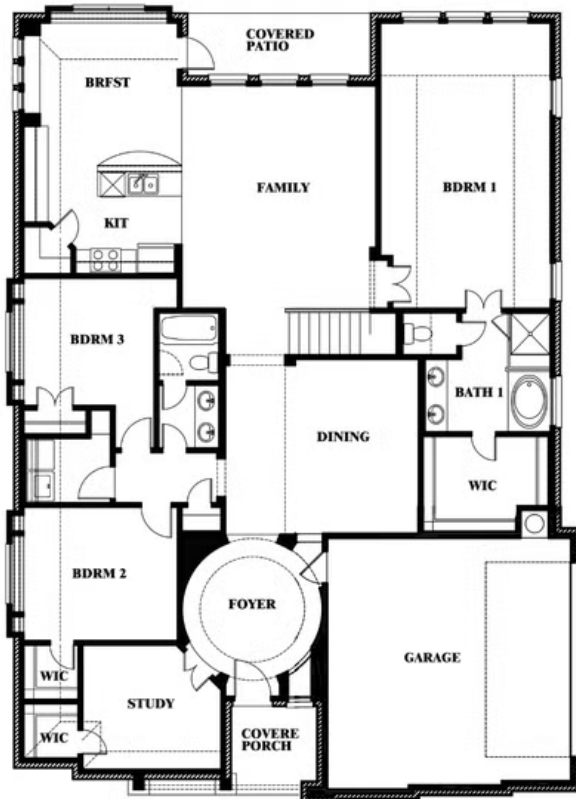

Carolina III Side Entry

WILDCAT RIDGE

WILDCAT RIDGE, GODLEY, TX 76044

Carolina III Side Entry

This brochure is for general informational purposes and is to be used as a guide only. Changes may be made during the development process and floorplans, dimensions, fixtures, fittings, finishes and specifications are subject to change without notice. Window placement, balcony configuration, wardrobe sizes and living areas may vary slightly within each plan type. EQUAL HOUSING OPPORTUNITY