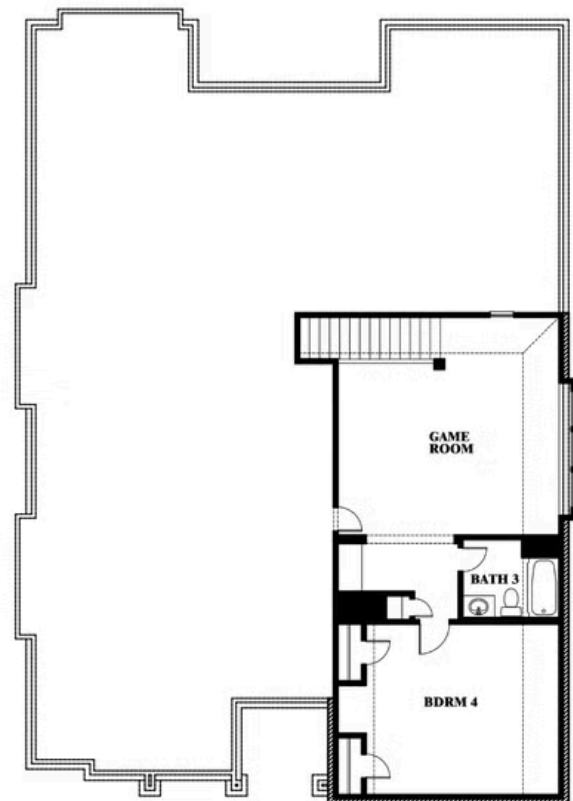

Carolina III Side Entry

HOMES FROM
\$545,990

CLASSIC SERIES

WILDCAT RIDGE

WILDCAT RIDGE, GODLEY, TX 76044

3,042
SQUARE FEET

4
BEDROOMS

3.0
BATHROOMS

2
CAR GARAGE

ELEVATION R

ELEVATION T

ELEVATION T

ELEVATION S

Document generated Dec 27, 2024. Prices, plans, square footage, features and materials are subject to change at any time without notice and vary among communities. Listed prices are for informational purposes only, are not binding, and do not create any contractual obligation(s). The price of any home is dependent on numerous factors, all of which are unique to a specific home, and is not guaranteed until specified in a binding contract. Pricing of elevations and additional optional beds/baths vary per plan. Some plans require a premium homesite. Please ask the Community Manager for details. Renderings of homes are artist concepts and may not reflect exact colors and materials.

Carolina III Side Entry

WILDCAT RIDGE

WILDCAT RIDGE, GODLEY, TX 76044

Carolina III Side Entry

This brochure is for general informational purposes and is to be used as a guide only. Changes may be made during the development process and floorplans, dimensions, fixtures, fittings, finishes and specifications are subject to change without notice. Window placement, balcony configuration, wardrobe sizes and living areas may vary slightly within each plan type. EQUAL HOUSING OPPORTUNITY