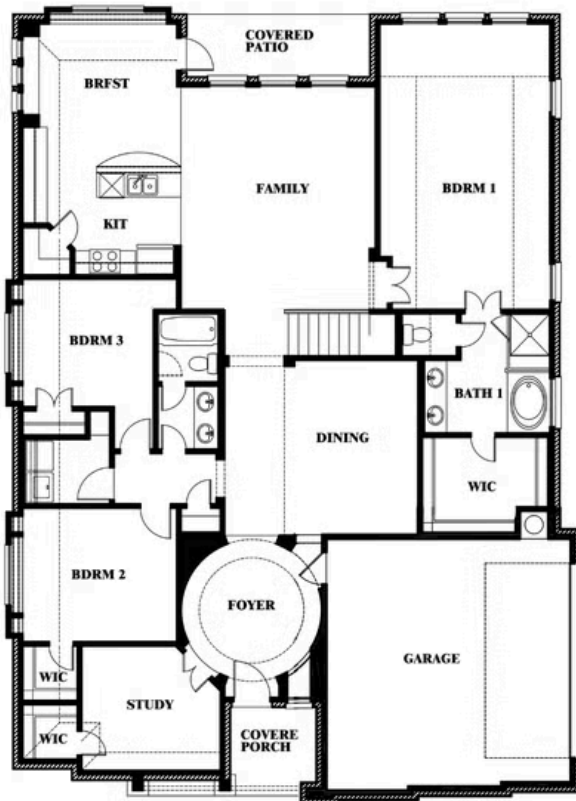

Carolina III Side Entry

HOMES FROM
\$545,990

CLASSIC SERIES

WILDCAT RIDGE

WILDCAT RIDGE, GODLEY, TX 76044

3,042
SQUARE FEET

4
BEDROOMS

3.0
BATHROOMS

2
CAR GARAGE

ELEVATION R

ELEVATION T

ELEVATION T

ELEVATION S

Document generated Dec 27, 2024. Prices, plans, square footage, features and materials are subject to change at any time without notice and vary among communities. Listed prices are for informational purposes only, are not binding, and do not create any contractual obligation(s). The price of any home is dependent on numerous factors, all of which are unique to a specific home, and is not guaranteed until specified in a binding contract. Pricing of elevations and additional optional beds/baths vary per plan. Some plans require a premium homesite. Please ask the Community Manager for details. Renderings of homes are artist concepts and may not reflect exact colors and materials.

Carolina III Side Entry

WILDCAT RIDGE

WILDCAT RIDGE, GODLEY, TX 76044

Carolina III Side Entry

This brochure is for general informational purposes and is to be used as a guide only. Changes may be made during the development process and floorplans, dimensions, fixtures, fittings, finishes and specifications are subject to change without notice. Window placement, balcony configuration, wardrobe sizes and living areas may vary slightly within each plan type. EQUAL HOUSING OPPORTUNITY