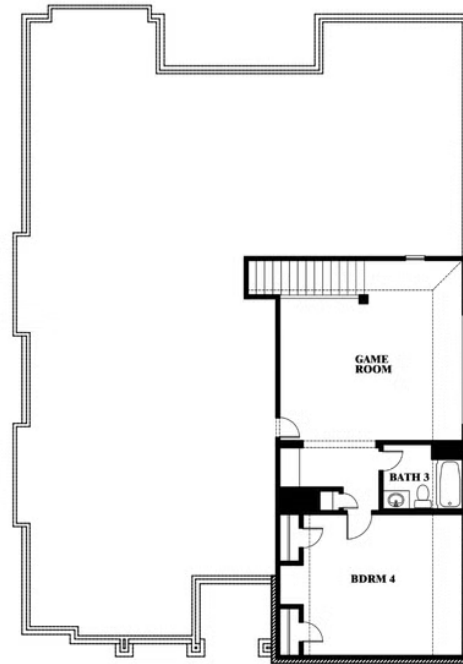

Carolina III Side Entry

WILDCAT RIDGE

WILDCAT RIDGE, GODLEY, TX 76044

Carolina III Side Entry