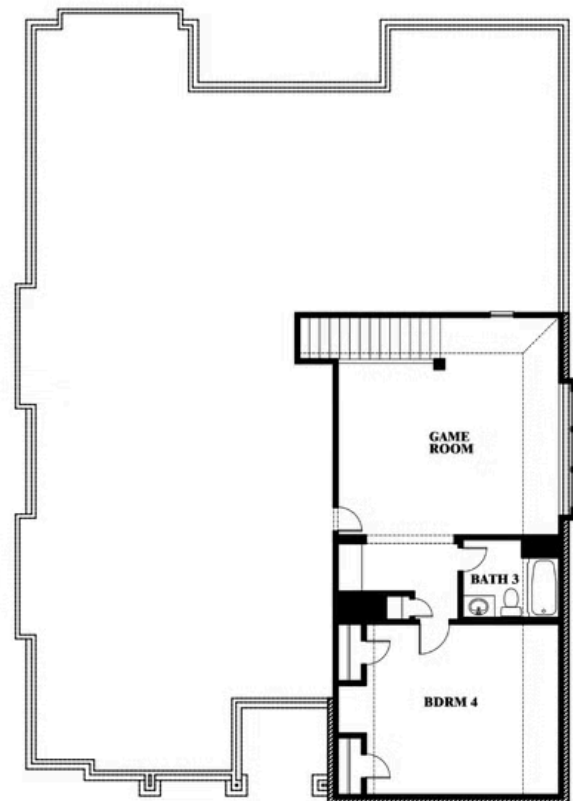

Carolina III Side Entry

HOMES FROM
\$545,990

CLASSIC SERIES

WILDCAT RIDGE

WILDCAT RIDGE, GODLEY, TX 76044

3,042
SQUARE FEET

4
BEDROOMS

3.0
BATHROOMS

2
CAR GARAGE

ELEVATION R

ELEVATION T

ELEVATION T

ELEVATION S

Carolina III Side Entry

WILDCAT RIDGE

WILDCAT RIDGE, GODLEY, TX 76044

Carolina III Side Entry

This brochure is for general informational purposes and is to be used as a guide only. Changes may be made during the development process and floorplans, dimensions, fixtures, fittings, finishes and specifications are subject to change without notice. Window placement, balcony configuration, wardrobe sizes and living areas may vary slightly within each plan type. EQUAL HOUSING OPPORTUNITY