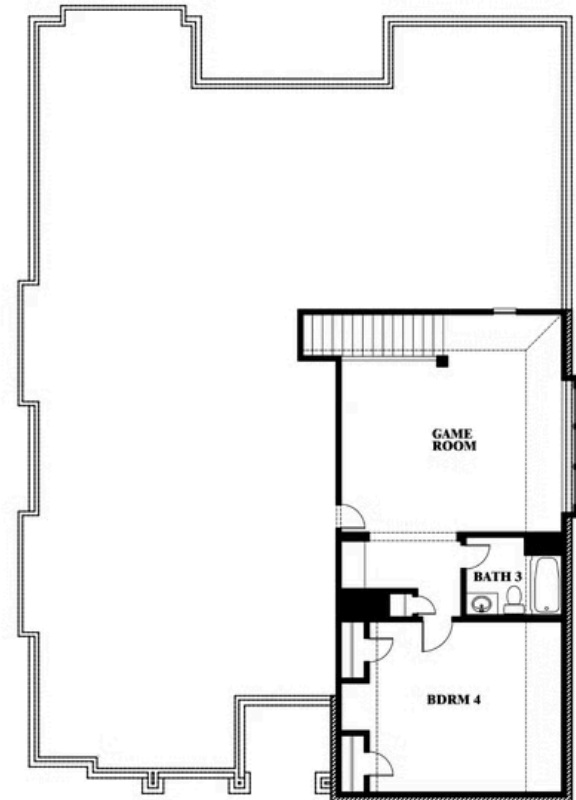

Carolina III

HOMES FROM
\$472,990

CLASSIC SERIES

WILDCAT RIDGE

WILDCAT RIDGE, GODLEY, TX 76044

3,067
SQUARE FEET

4
BEDROOMS

3.0
BATHROOMS

Carolina III

WILDCAT RIDGE

WILDCAT RIDGE, GODLEY, TX 76044

Carolina III

This brochure is for general informational purposes and is to be used as a guide only. Changes may be made during the development process and floorplans, dimensions, fixtures, fittings, finishes and specifications are subject to change without notice. Window placement, balcony configuration, wardrobe sizes and living areas may vary slightly within each plan type. EQUAL HOUSING OPPORTUNITY