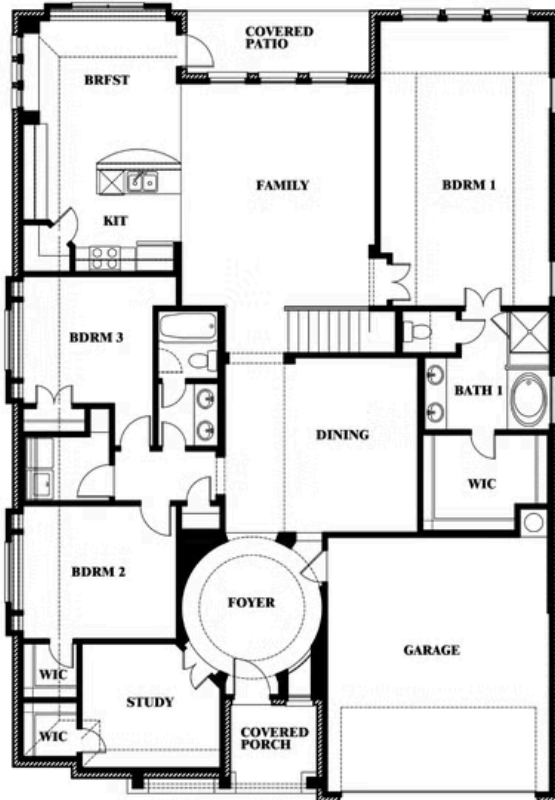

Carolina III

HOMES FROM
\$472,990

CLASSIC SERIES

WILDCAT RIDGE

WILDCAT RIDGE, GODLEY, TX 76044

3,067
SQUARE FEET

4
BEDROOMS

3.0
BATHROOMS

Carolina III

WILDCAT RIDGE

WILDCAT RIDGE, GODLEY, TX 76044

Carolina III

This brochure is for general informational purposes and is to be used as a guide only. Changes may be made during the development process and floorplans, dimensions, fixtures, fittings, finishes and specifications are subject to change without notice. Window placement, balcony configuration, wardrobe sizes and living areas may vary slightly within each plan type. EQUAL HOUSING OPPORTUNITY