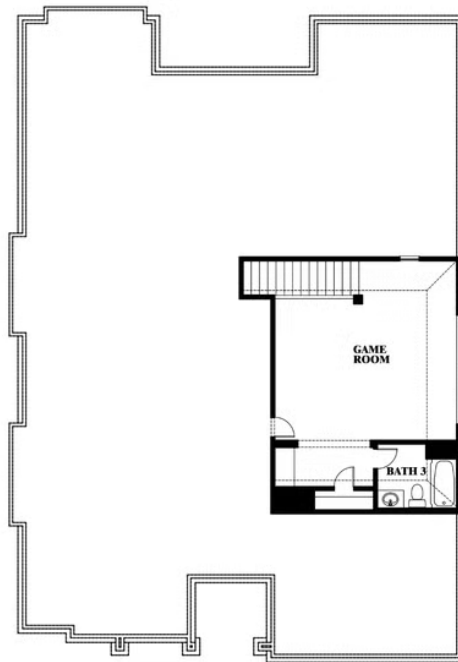

Carolina II Side Entry

WILDCAT RIDGE

WILDCAT RIDGE, GODLEY, TX 76044

Carolina II Side Entry