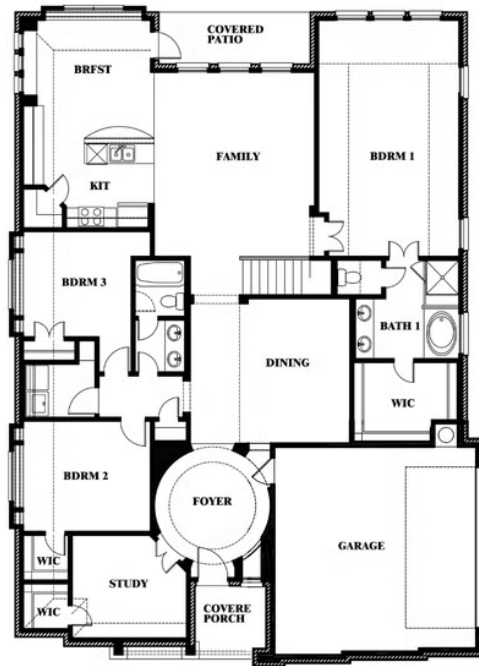

Carolina II Side Entry

WILDCAT RIDGE

WILDCAT RIDGE, GODLEY, TX 76044

Carolina II Side Entry