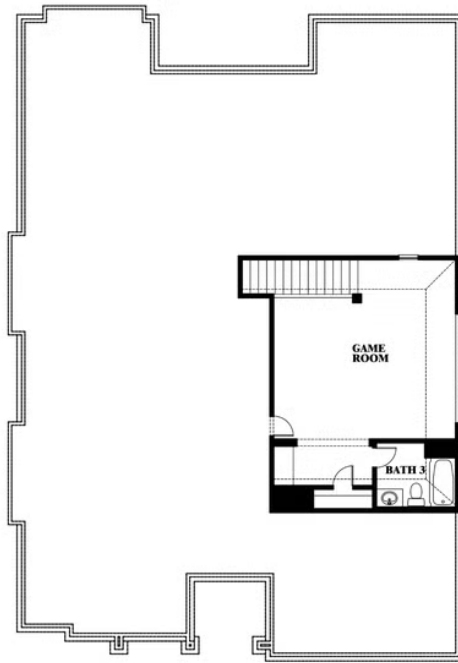

Carolina II

WILDCAT RIDGE

WILDCAT RIDGE, GODLEY, TX 76044

Carolina II