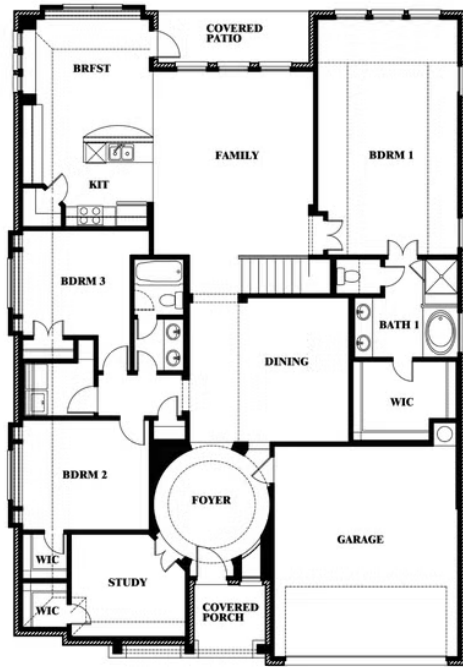

Carolina II

WILDCAT RIDGE

WILDCAT RIDGE, GODLEY, TX 76044

Carolina II