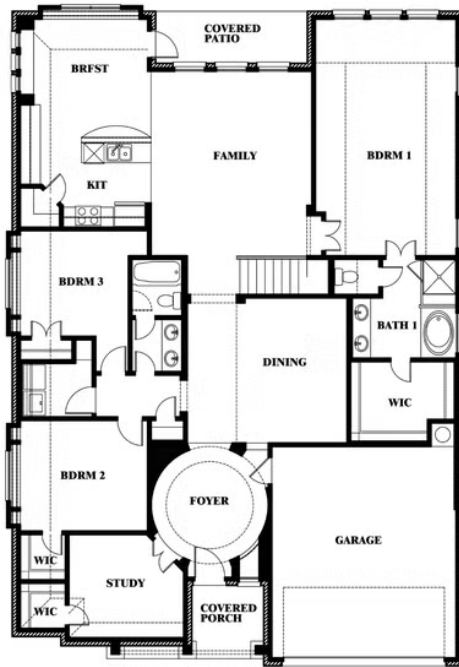

Carolina II

WILDCAT RIDGE

WILDCAT RIDGE, GODLEY, TX 76044

Carolina II with Media Room