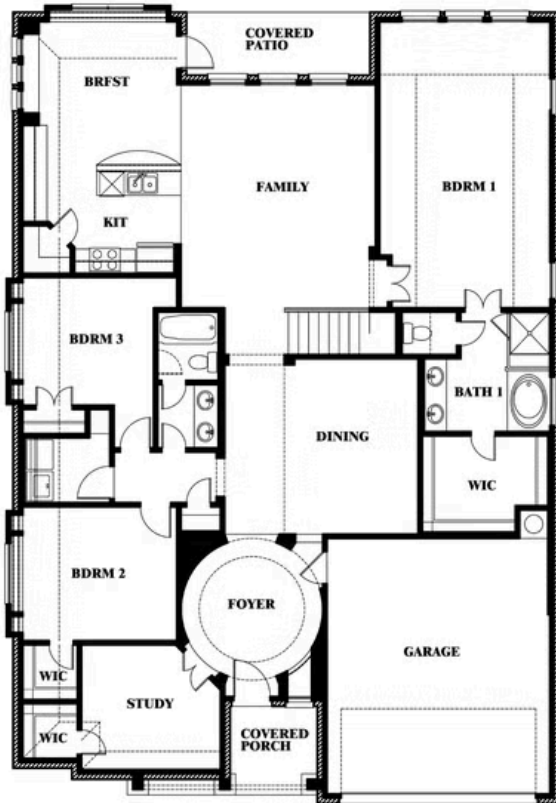

This brochure is for general informational purposes and is to be used as a guide only. Changes may be made during the development process and floorplans, dimensions, fixtures, fittings, finishes and specifications are subject to change without notice. Window placement, balcony configuration, wardrobe sizes and living areas may vary slightly within each plan type. EQUAL HOUSING OPPORTUNITY

Carolina II

WILDCAT RIDGE

WILDCAT RIDGE, GODLEY, TX 76044

Carolina II with Media Room

This brochure is for general informational purposes and is to be used as a guide only. Changes may be made during the development process and floorplans, dimensions, fixtures, fittings, finishes and specifications are subject to change without notice. Window placement, balcony configuration, wardrobe sizes and living areas may vary slightly within each plan type. EQUAL HOUSING OPPORTUNITY