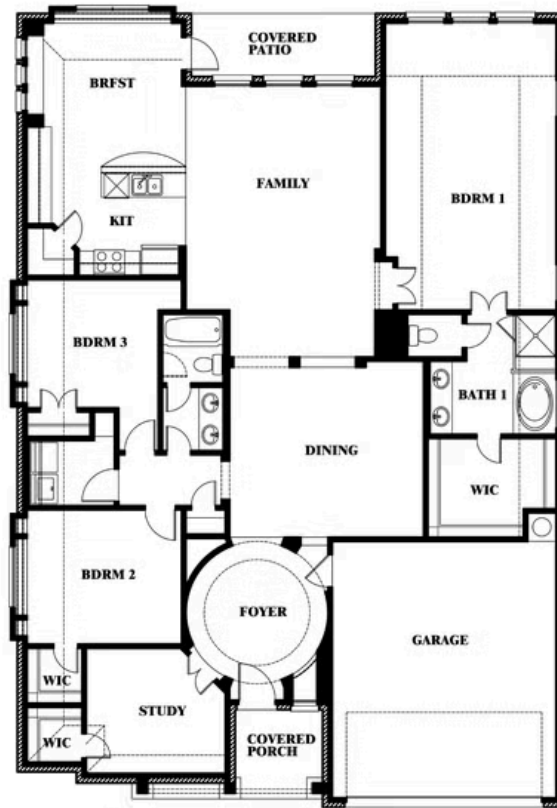

Carolina

WILDCAT RIDGE

WILDCAT RIDGE, GODLEY, TX 76044

Carolina

This brochure is for general informational purposes and is to be used as a guide only. Changes may be made during the development process and floorplans, dimensions, fixtures, fittings, finishes and specifications are subject to change without notice. Window placement, balcony configuration, wardrobe sizes and living areas may vary slightly within each plan type. EQUAL HOUSING OPPORTUNITY