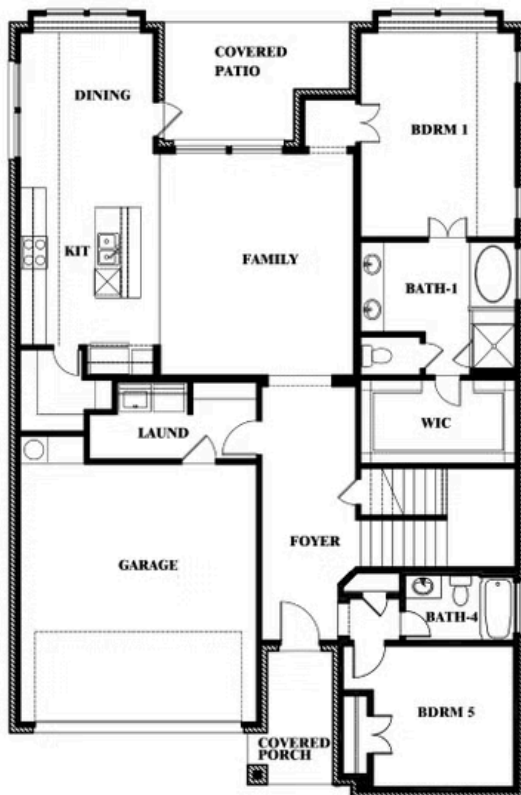

Violet II

VIOLET II FLOOR PLAN

WILDCAT RIDGE PHASE 3

WILDCAT RIDGE, GODLEY, TX 76044

Violet II

This brochure is for general informational purposes and is to be used as a guide only. Changes may be made during the development process and floorplans, dimensions, fixtures, fittings, finishes and specifications are subject to change without notice. Window placement, balcony configuration, wardrobe sizes and living areas may vary slightly within each plan type. EQUAL HOUSING OPPORTUNITY

Violet II

WILDCAT RIDGE PHASE 3

WILDCAT RIDGE, GODLEY, TX 76044

VIOLET II FLOOR PLAN WITH OPTIONAL BEDROOM AT STUDY

Violet II Opt. Bed 5 & Bath 4 at Study

This brochure is for general informational purposes and is to be used as a guide only. Changes may be made during the development process and floorplans, dimensions, fixtures, fittings, finishes and specifications are subject to change without notice. Window placement, balcony configuration, wardrobe sizes and living areas may vary slightly within each plan type. EQUAL HOUSING OPPORTUNITY