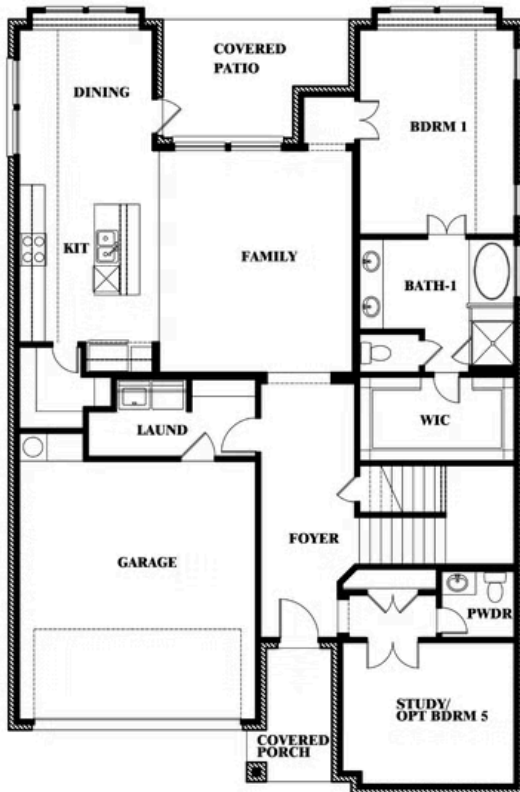

Violet II

VIOLET II FLOOR PLAN

WILDCAT RIDGE PHASE 3

WILDCAT RIDGE, GODLEY, TX 76044

Violet II

This brochure is for general informational purposes and is to be used as a guide only. Changes may be made during the development process and floorplans, dimensions, fixtures, fittings, finishes and specifications are subject to change without notice. Window placement, balcony configuration, wardrobe sizes and living areas may vary slightly within each plan type. EQUAL HOUSING OPPORTUNITY

Violet II

WILDCAT RIDGE PHASE 3

WILDCAT RIDGE, GODLEY, TX 76044

VIOLET II FLOOR PLAN WITH OPTIONAL BEDROOM AT STUDY

Violet II Opt. Bed 5 & Bath 4 at Study

This brochure is for general informational purposes and is to be used as a guide only. Changes may be made during the development process and floorplans, dimensions, fixtures, fittings, finishes and specifications are subject to change without notice. Window placement, balcony configuration, wardrobe sizes and living areas may vary slightly within each plan type. EQUAL HOUSING OPPORTUNITY