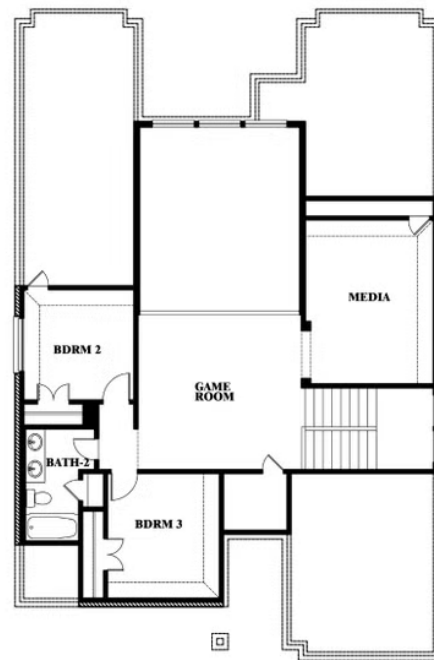

Violet II

WILDCAT RIDGE PHASE 3

WILDCAT RIDGE, GODLEY, TX 76044

VIOLET II FLOOR PLAN WITH OPTIONAL BEDROOM AT STUDY

Violet II

Opt. Bed 5 & Bath 4 at Study