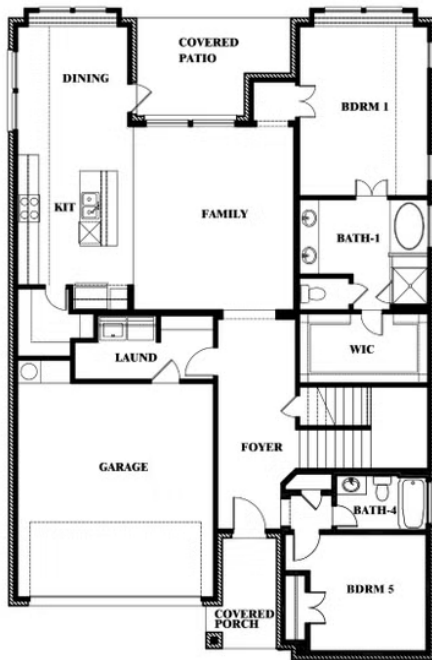

Violet

WILDCAT RIDGE PHASE 3

WILDCAT RIDGE, GODLEY, TX 76044

VIOLET FLOOR PLAN WITH OPTIONAL BEDROOM AT STUDY

Violet
Opt. Bed 5 & Bath 4 at Study