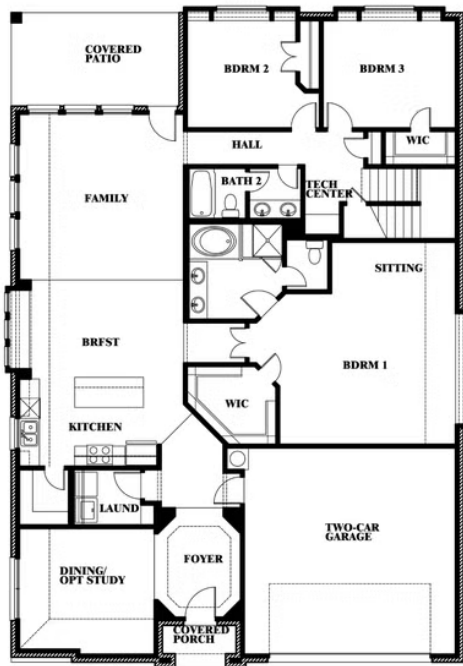

Hawthorne II

WILDCAT RIDGE PHASE 3
WILDCAT RIDGE, GODLEY, TX 76044

Hawthorne II