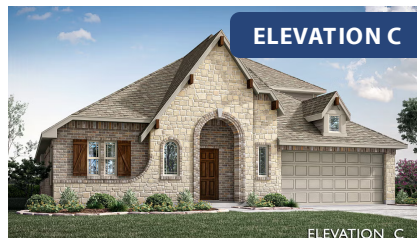

Hawthorne II

CLASSIC SERIES

WILDCAT RIDGE PHASE 3

WILDCAT RIDGE, GODLEY, TX 76044

HOMES FROM

\$461,990

2,752
SQUARE FEET

4
BEDROOMS

3.0
BATHROOMS

2
CAR GARAGE

ELEVATION A

ELEVATION B

ELEVATION B

ELEVATION C

ELEVATION C

Hawthorne II