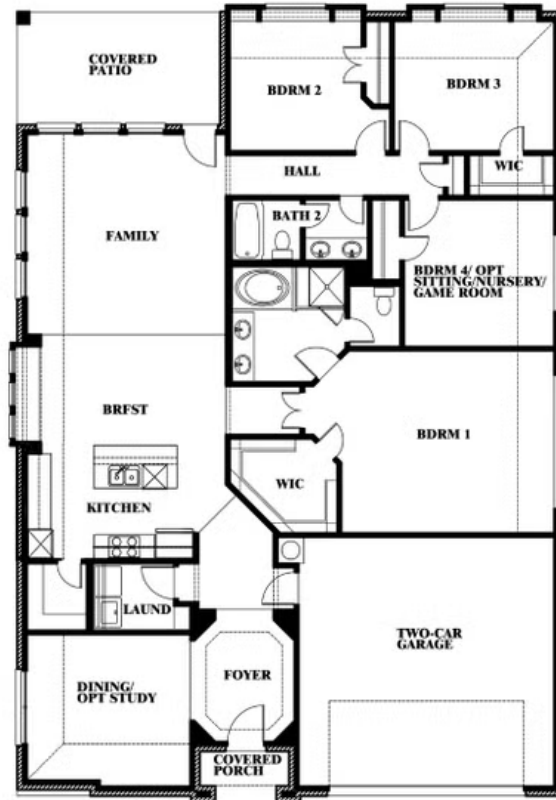

Hawthorne

HOMES FROM
\$421,990

CLASSIC SERIES

WILDCAT RIDGE PHASE 3

WILDCAT RIDGE, GODLEY, TX 76044

2,235
SQUARE FEET

4
BEDROOMS

2.0
BATHROOMS

2
CAR GARAGE

Hawthorne

WILDCAT RIDGE PHASE 3

WILDCAT RIDGE, GODLEY, TX 76044

Hawthorne

This brochure is for general informational purposes and is to be used as a guide only. Changes may be made during the development process and floorplans, dimensions, fixtures, fittings, finishes and specifications are subject to change without notice. Window placement, balcony configuration, wardrobe sizes and living areas may vary slightly within each plan type. EQUAL HOUSING OPPORTUNITY

Hawthorne

WILDCAT RIDGE PHASE 3

WILDCAT RIDGE, GODLEY, TX 76044

Hawthorne Opt. Deluxe Kitchen

This brochure is for general informational purposes and is to be used as a guide only. Changes may be made during the development process and floorplans, dimensions, fixtures, fittings, finishes and specifications are subject to change without notice. Window placement, balcony configuration, wardrobe sizes and living areas may vary slightly within each plan type. EQUAL HOUSING OPPORTUNITY