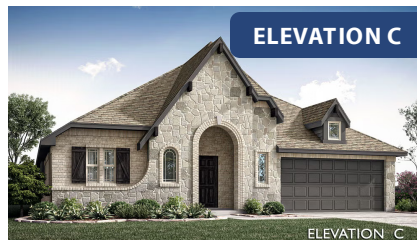

Hawthorne

HOMES FROM
\$421,990

CLASSIC SERIES

WILDCAT RIDGE PHASE 3

WILDCAT RIDGE, GODLEY, TX 76044

2,235
SQUARE FEET

4
BEDROOMS

2.0
BATHROOMS

2
CAR GARAGE

Hawthorne

WILDCAT RIDGE PHASE 3

WILDCAT RIDGE, GODLEY, TX 76044

Hawthorne

This brochure is for general informational purposes and is to be used as a guide only. Changes may be made during the development process and floorplans, dimensions, fixtures, fittings, finishes and specifications are subject to change without notice. Window placement, balcony configuration, wardrobe sizes and living areas may vary slightly within each plan type. EQUAL HOUSING OPPORTUNITY