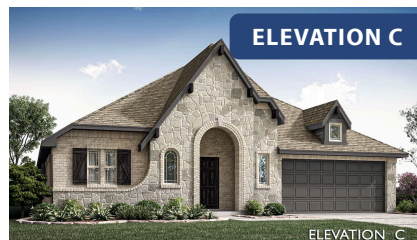

Hawthorne

HOMES FROM
\$421,990

CLASSIC SERIES

WILDCAT RIDGE PHASE 3

WILDCAT RIDGE, GODLEY, TX 76044

2,235
SQUARE FEET

4
BEDROOMS

2.0
BATHROOMS

2
CAR GARAGE

ELEVATION A

ELEVATION B

ELEVATION B

ELEVATION C

ELEVATION C

Hawthorne

WILDCAT RIDGE PHASE 3