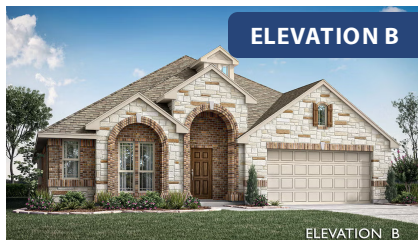

Hawthorne

HOMES FROM
\$421,990

CLASSIC SERIES

WILDCAT RIDGE PHASE 3

WILDCAT RIDGE, GODLEY, TX 76044

2,235
SQUARE FEET

4
BEDROOMS

2.0
BATHROOMS

2
CAR GARAGE

Hawthorne

WILDCAT RIDGE PHASE 3

WILDCAT RIDGE, GODLEY, TX 76044

Hawthorne

This brochure is for general informational purposes and is to be used as a guide only. Changes may be made during the development process and floorplans, dimensions, fixtures, fittings, finishes and specifications are subject to change without notice. Window placement, balcony configuration, wardrobe sizes and living areas may vary slightly within each plan type. EQUAL HOUSING OPPORTUNITY