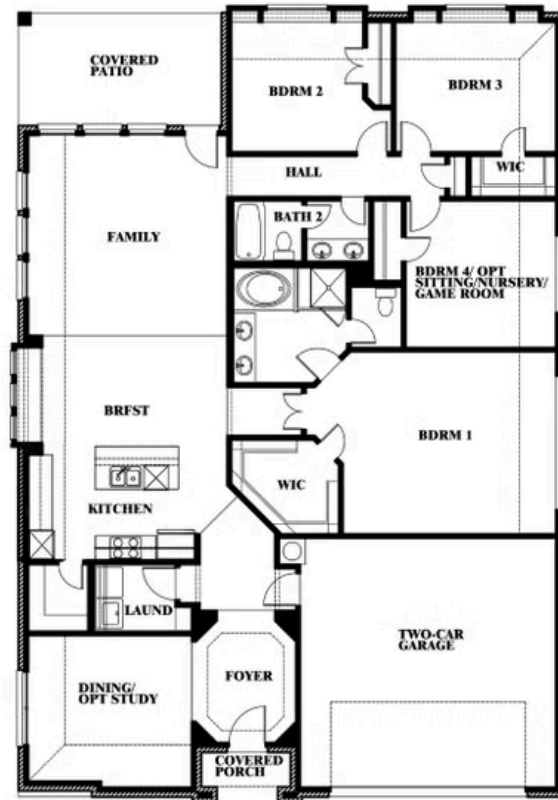

WILDCAT RIDGE, GODLEY, TX 76044

Hawthorne

This brochure is for general informational purposes and is to be used as a guide only. Changes may be made during the development process and floorplans, dimensions, fixtures, fittings, finishes and specifications are subject to change without notice. Window placement, balcony configuration, wardrobe sizes and living areas may vary slightly within each plan type. EQUAL HOUSING OPPORTUNITY

Hawthorne

WILDCAT RIDGE PHASE 3

WILDCAT RIDGE, GODLEY, TX 76044

Hawthorne Opt. Deluxe Kitchen

This brochure is for general informational purposes and is to be used as a guide only. Changes may be made during the development process and floorplans, dimensions, fixtures, fittings, finishes and specifications are subject to change without notice. Window placement, balcony configuration, wardrobe sizes and living areas may vary slightly within each plan type. EQUAL HOUSING OPPORTUNITY