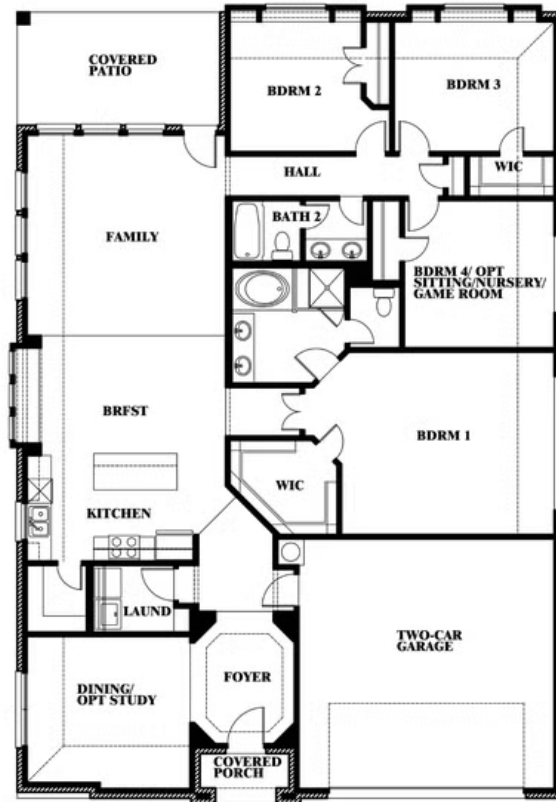

Hawthorne

HOMES FROM
\$421,990

CLASSIC SERIES

WILDCAT RIDGE PHASE 3

WILDCAT RIDGE, GODLEY, TX 76044

2,235
SQUARE FEET

4
BEDROOMS

2.0
BATHROOMS

2
CAR GARAGE

Hawthorne

WILDCAT RIDGE PHASE 3

WILDCAT RIDGE, GODLEY, TX 76044

Hawthorne

This brochure is for general informational purposes and is to be used as a guide only. Changes may be made during the development process and floorplans, dimensions, fixtures, fittings, finishes and specifications are subject to change without notice. Window placement, balcony configuration, wardrobe sizes and living areas may vary slightly within each plan type. EQUAL HOUSING OPPORTUNITY

Hawthorne

WILDCAT RIDGE PHASE 3

WILDCAT RIDGE, GODLEY, TX 76044

Hawthorne Opt. Deluxe Kitchen

This brochure is for general informational purposes and is to be used as a guide only. Changes may be made during the development process and floorplans, dimensions, fixtures, fittings, finishes and specifications are subject to change without notice. Window placement, balcony configuration, wardrobe sizes and living areas may vary slightly within each plan type. EQUAL HOUSING OPPORTUNITY