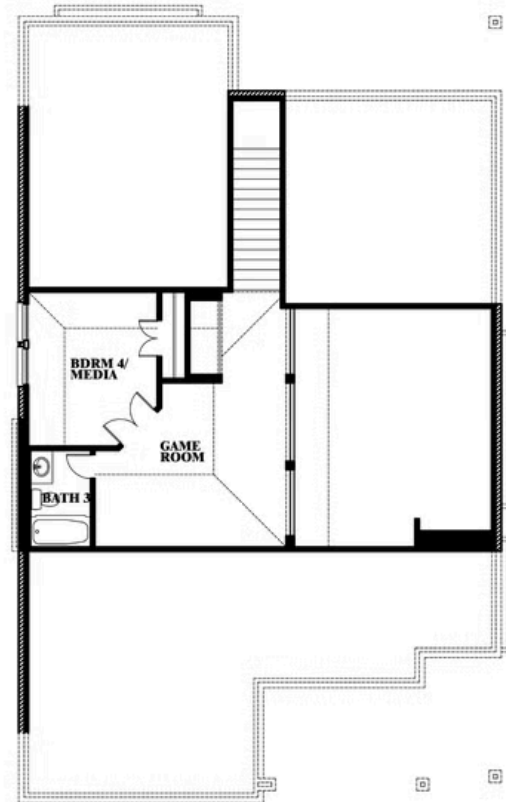

Dogwood III

WILDCAT RIDGE PHASE 3

WILDCAT RIDGE, GODLEY, TX 76044

Dogwood III

This brochure is for general informational purposes and is to be used as a guide only. Changes may be made during the development process and floorplans, dimensions, fixtures, fittings, finishes and specifications are subject to change without notice. Window placement, balcony configuration, wardrobe sizes and living areas may vary slightly within each plan type. EQUAL HOUSING OPPORTUNITY