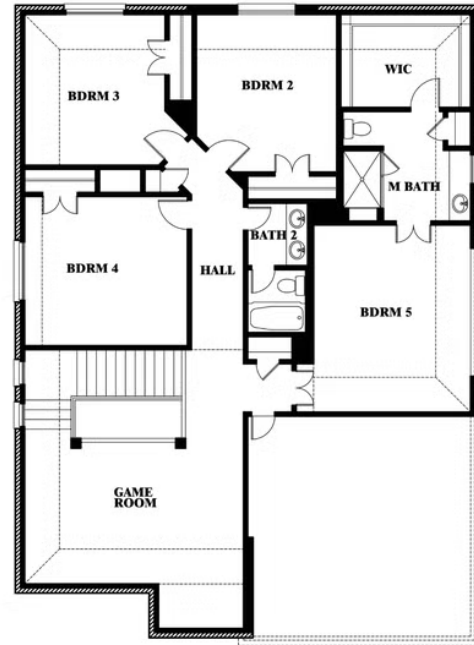

Dewberry III

WILDCAT RIDGE PHASE 3
WILDCAT RIDGE, GODLEY, TX 76044

DEWBERRY III FLOOR PLAN

Dewberry III