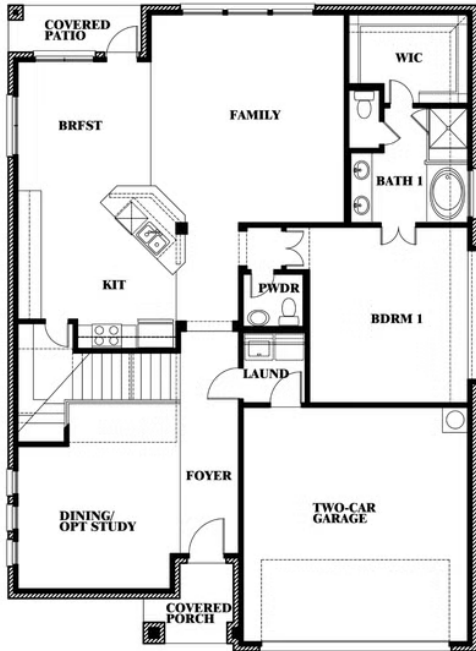

Dewberry III

WILDCAT RIDGE PHASE 3
WILDCAT RIDGE, GODLEY, TX 76044

DEWBERRY III FLOOR PLAN

Dewberry III