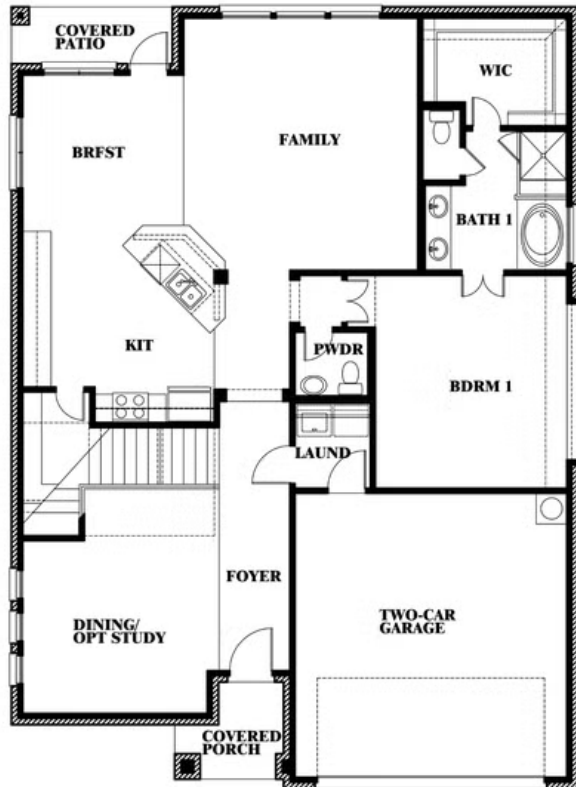

Dewberry II

WILDCAT RIDGE PHASE 3
WILDCAT RIDGE, GODLEY, TX 76044

Dewberry II

This brochure is for general informational purposes and is to be used as a guide only. Changes may be made during the development process and floorplans, dimensions, fixtures, fittings, finishes and specifications are subject to change without notice. Window placement, balcony configuration, wardrobe sizes and living areas may vary slightly within each plan type. EQUAL HOUSING OPPORTUNITY