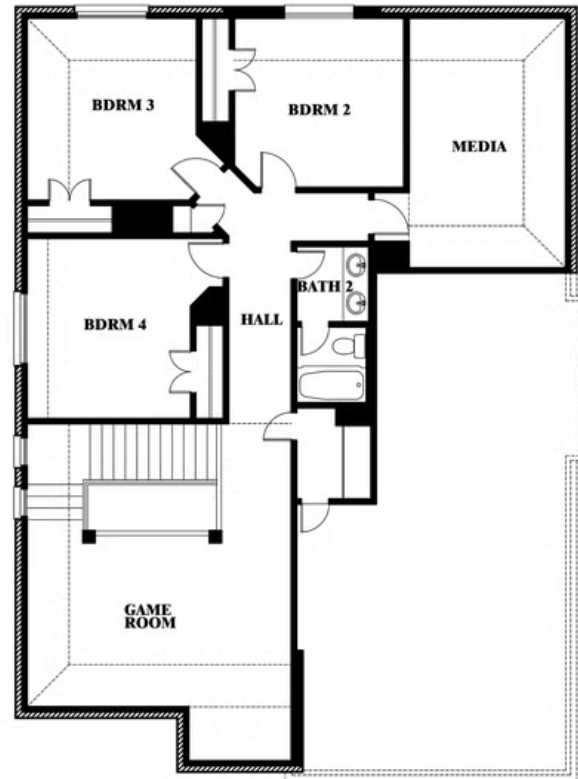

Dewberry II

WILDCAT RIDGE PHASE 3
WILDCAT RIDGE, GODLEY, TX 76044

Dewberry II

This brochure is for general informational purposes and is to be used as a guide only. Changes may be made during the development process and floorplans, dimensions, fixtures, fittings, finishes and specifications are subject to change without notice. Window placement, balcony configuration, wardrobe sizes and living areas may vary slightly within each plan type. EQUAL HOUSING OPPORTUNITY