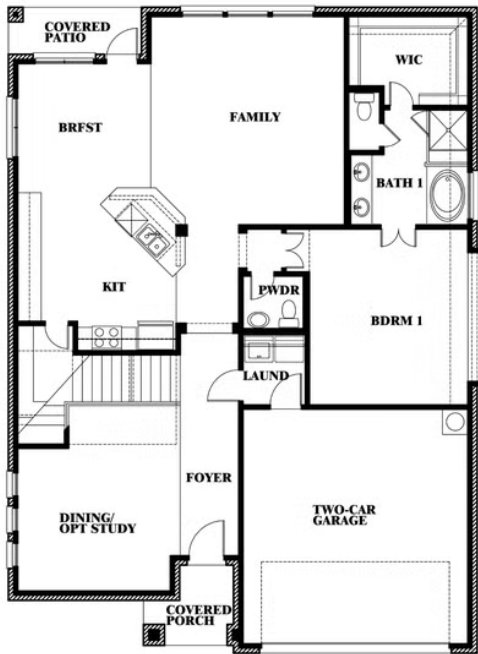

Dewberry

WILDCAT RIDGE PHASE 3
WILDCAT RIDGE, GODLEY, TX 76044

Dewberry