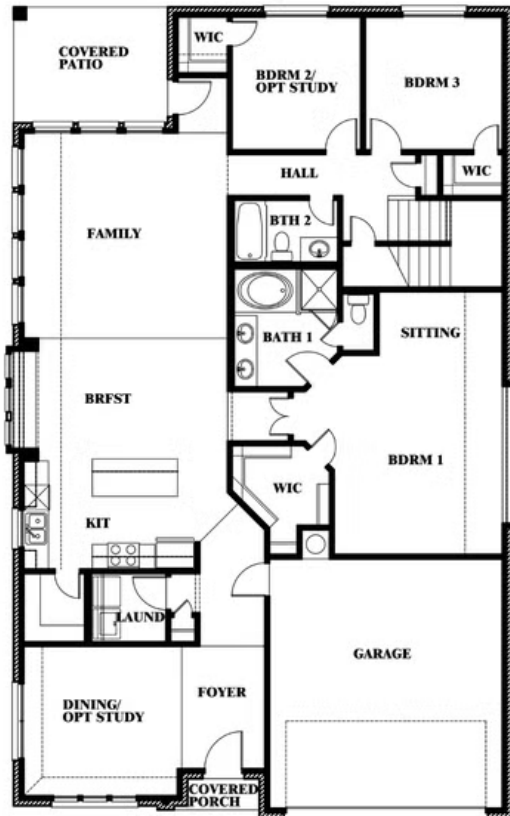

3.0
BATHROOMS

2
CAR GARAGE

ELEVATION F

ELEVATION B

ELEVATION B

ELEVATION C

ELEVATION C

ELEVATION D

ELEVATION D

ELEVATION E

ELEVATION E

Cypress II

WILDCAT RIDGE PHASE 3

WILDCAT RIDGE, GODLEY, TX 76044

Cypress II

This brochure is for general informational purposes and is to be used as a guide only. Changes may be made during the development process and floorplans, dimensions, fixtures, fittings, finishes and specifications are subject to change without notice. Window placement, balcony configuration, wardrobe sizes and living areas may vary slightly within each plan type. EQUAL HOUSING OPPORTUNITY