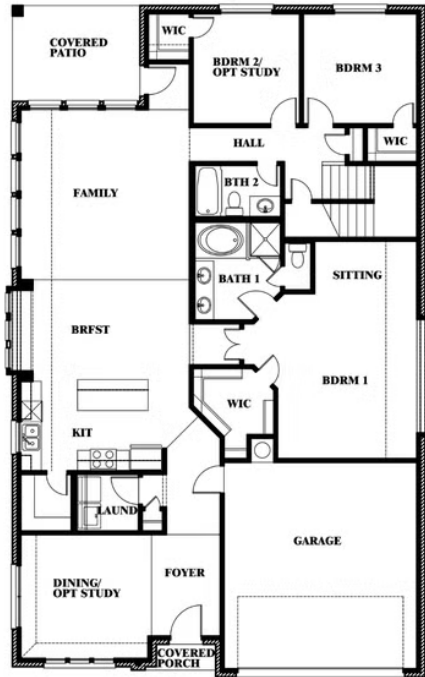

Cypress II

WILDCAT RIDGE PHASE 3
WILDCAT RIDGE, GODLEY, TX 76044

Cypress II