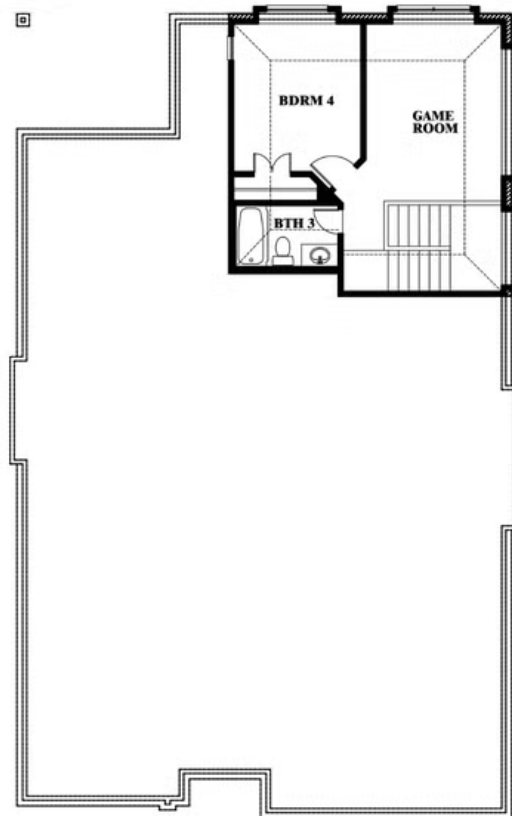

ELEVATION D

ELEVATION E

ELEVATION E

Cypress II

WILDCAT RIDGE PHASE 3

WILDCAT RIDGE, GODLEY, TX 76044

Cypress II

This brochure is for general informational purposes and is to be used as a guide only. Changes may be made during the development process and floorplans, dimensions, fixtures, fittings, finishes and specifications are subject to change without notice. Window placement, balcony configuration, wardrobe sizes and living areas may vary slightly within each plan type. EQUAL HOUSING OPPORTUNITY