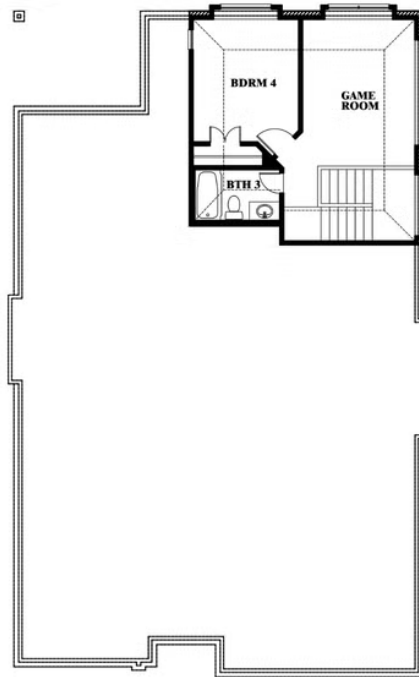

Cypress II

WILDCAT RIDGE PHASE 3
WILDCAT RIDGE, GODLEY, TX 76044

Cypress II