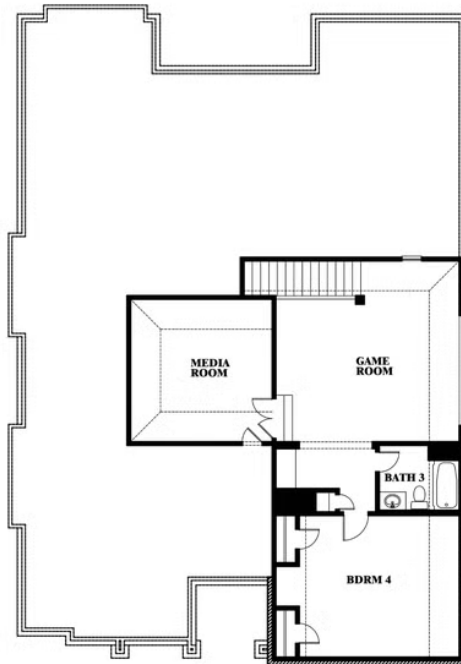

Carolina IV

WILDCAT RIDGE PHASE 3
WILDCAT RIDGE, GODLEY, TX 76044

Carolina IV