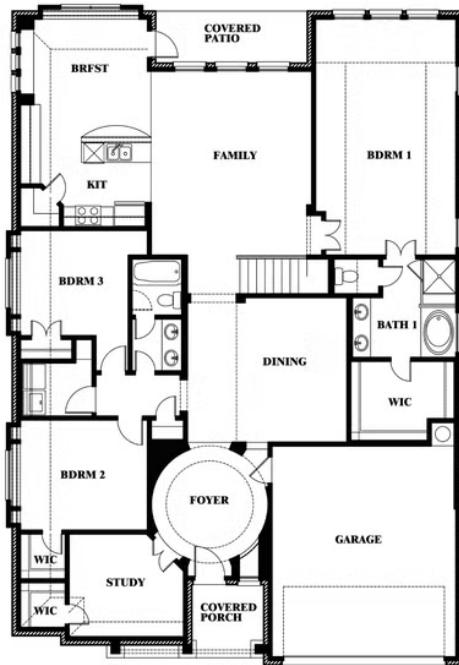

Carolina IV

WILDCAT RIDGE PHASE 3
WILDCAT RIDGE, GODLEY, TX 76044

Carolina IV