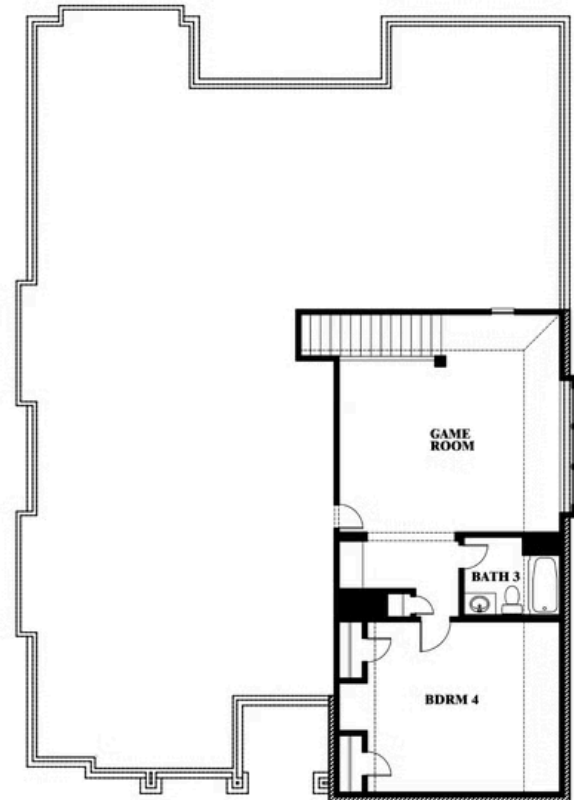

Carolina III

WILDCAT RIDGE PHASE 3
WILDCAT RIDGE, GODLEY, TX 76044

Carolina III

This brochure is for general informational purposes and is to be used as a guide only. Changes may be made during the development process and floorplans, dimensions, fixtures, fittings, finishes and specifications are subject to change without notice. Window placement, balcony configuration, wardrobe sizes and living areas may vary slightly within each plan type. EQUAL HOUSING OPPORTUNITY

Document generated Mar 14, 2025. Prices, plans, square footage, features and materials are subject to change at any time without notice and vary among communities. Listed prices are for informational purposes only, are not binding, and do not create any contractual obligation(s). The price of any home is dependent on numerous factors, all of which are unique to a specific home, and is not guaranteed until specified in a binding contract. Pricing of elevations and additional optional beds/baths vary per plan. Some plans require a premium homesite. Please ask the Community Manager for details. Renderings of homes are artist concepts and may not reflect exact colors and materials.