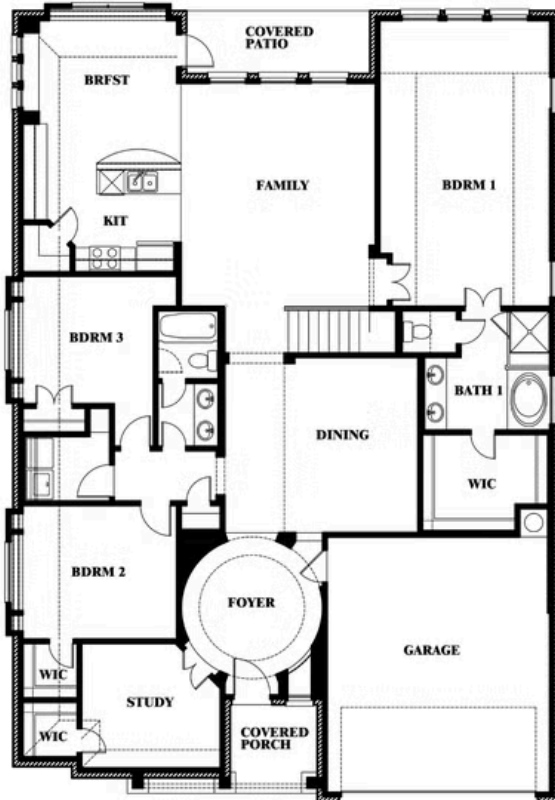

Carolina III

WILDCAT RIDGE PHASE 3
WILDCAT RIDGE, GODLEY, TX 76044

Carolina III

This brochure is for general informational purposes and is to be used as a guide only. Changes may be made during the development process and floorplans, dimensions, fixtures, fittings, finishes and specifications are subject to change without notice. Window placement, balcony configuration, wardrobe sizes and living areas may vary slightly within each plan type. EQUAL HOUSING OPPORTUNITY

Document generated Mar 14, 2025. Prices, plans, square footage, features and materials are subject to change at any time without notice and vary among communities. Listed prices are for informational purposes only, are not binding, and do not create any contractual obligation(s). The price of any home is dependent on numerous factors, all of which are unique to a specific home, and is not guaranteed until specified in a binding contract. Pricing of elevations and additional optional beds/baths vary per plan. Some plans require a premium homesite. Please ask the Community Manager for details. Renderings of homes are artist concepts and may not reflect exact colors and materials.