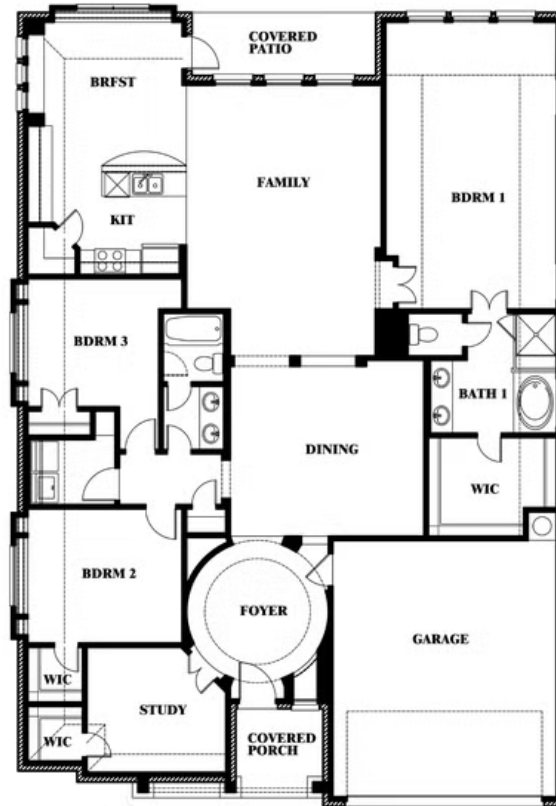

2.0
BATHROOMS

2
CAR GARAGE

ELEVATION C

Carolina

WILDCAT RIDGE PHASE 3

WILDCAT RIDGE, GODLEY, TX 76044

Carolina

This brochure is for general informational purposes and is to be used as a guide only. Changes may be made during the development process and floorplans, dimensions, fixtures, fittings, finishes and specifications are subject to change without notice. Window placement, balcony configuration, wardrobe sizes and living areas may vary slightly within each plan type. EQUAL HOUSING OPPORTUNITY