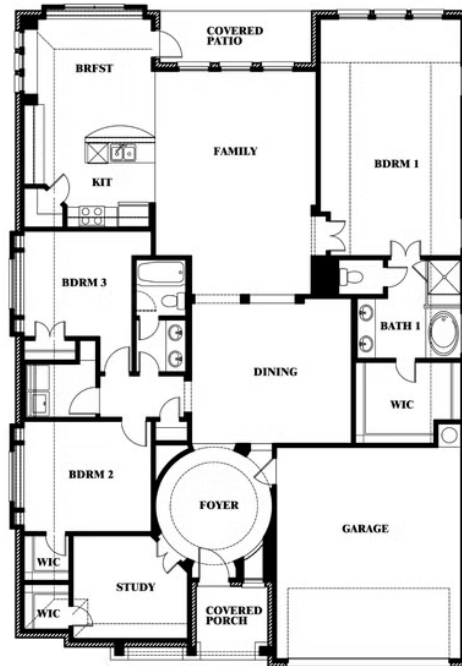

Carolina

WILDCAT RIDGE PHASE 3

WILDCAT RIDGE, GODLEY, TX 76044

Carolina