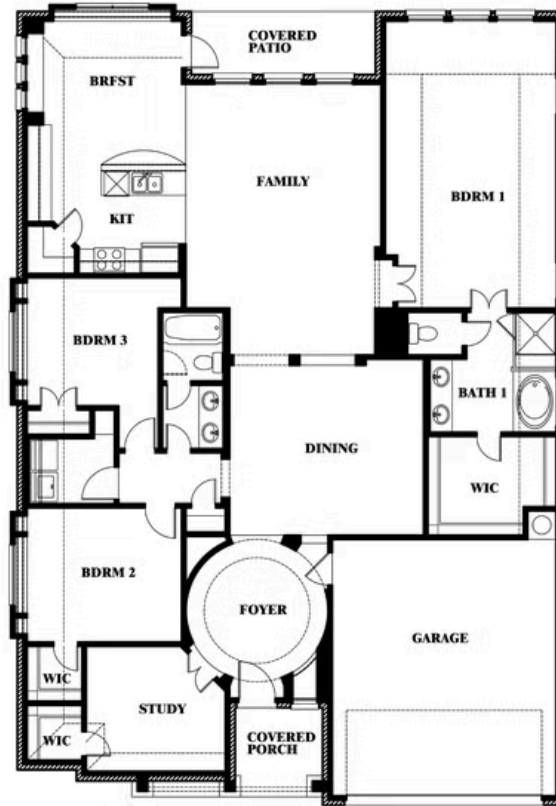

Carolina

WILDCAT RIDGE PHASE 3

WILDCAT RIDGE, GODLEY, TX 76044

Carolina

This brochure is for general informational purposes and is to be used as a guide only. Changes may be made during the development process and floorplans, dimensions, fixtures, fittings, finishes and specifications are subject to change without notice. Window placement, balcony configuration, wardrobe sizes and living areas may vary slightly within each plan type. EQUAL HOUSING OPPORTUNITY