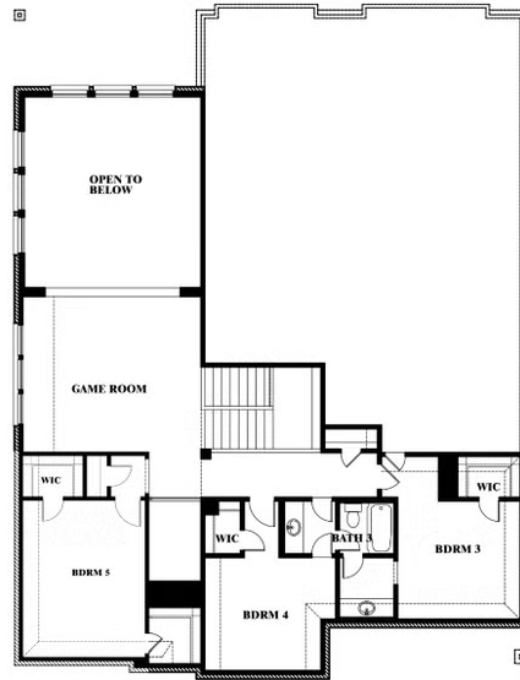

Bellflower II

WILDCAT RIDGE PHASE 3

WILDCAT RIDGE, GODLEY, TX 76044

Bellflower II Opt. Bed 5 at Media