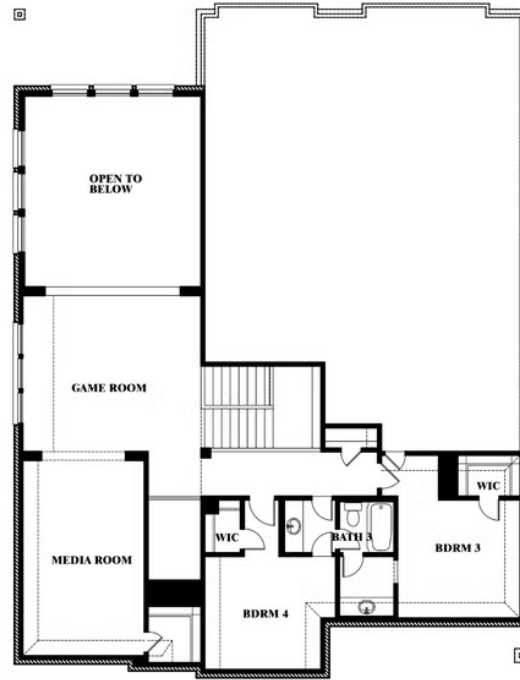

Bellflower II

WILDCAT RIDGE PHASE 3
WILDCAT RIDGE, GODLEY, TX 76044

Bellflower II