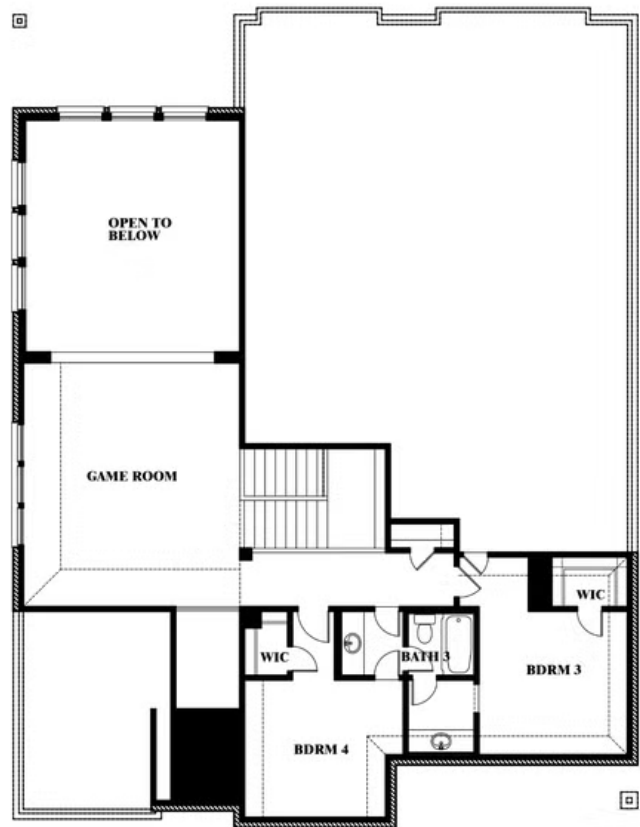

Bellflower

HOMES FROM
\$511,990

CLASSIC SERIES

WILDCAT RIDGE PHASE 3

WILDCAT RIDGE, GODLEY, TX 76044

3,527
SQUARE FEET

4
BEDROOMS

3.5
BATHROOMS

2
CAR GARAGE

ELEVATION D

ELEVATION A

ELEVATION A

ELEVATION AS

ELEVATION AS

ELEVATION B

ELEVATION B

ELEVATION C

ELEVATION C

Bellflower

WILDCAT RIDGE PHASE 3

WILDCAT RIDGE, GODLEY, TX 76044

Bellflower

This brochure is for general informational purposes and is to be used as a guide only. Changes may be made during the development process and floorplans, dimensions, fixtures, fittings, finishes and specifications are subject to change without notice. Window placement, balcony configuration, wardrobe sizes and living areas may vary slightly within each plan type. EQUAL HOUSING OPPORTUNITY