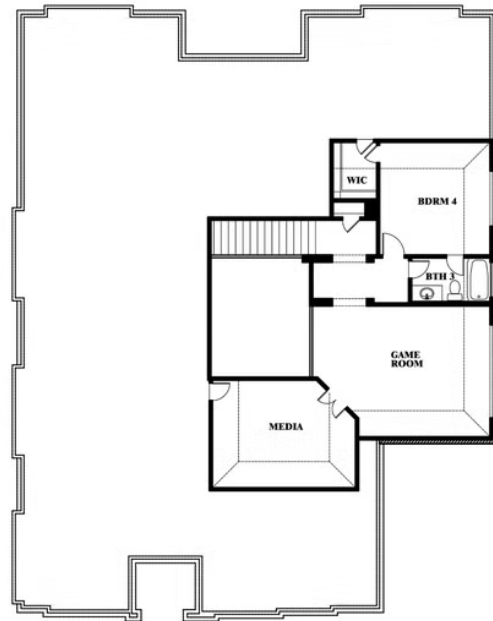

Primrose V

WILDCAT RIDGE PHASE 2
WILDCAT RIDGE, GODLEY, TX 76044

Primrose V