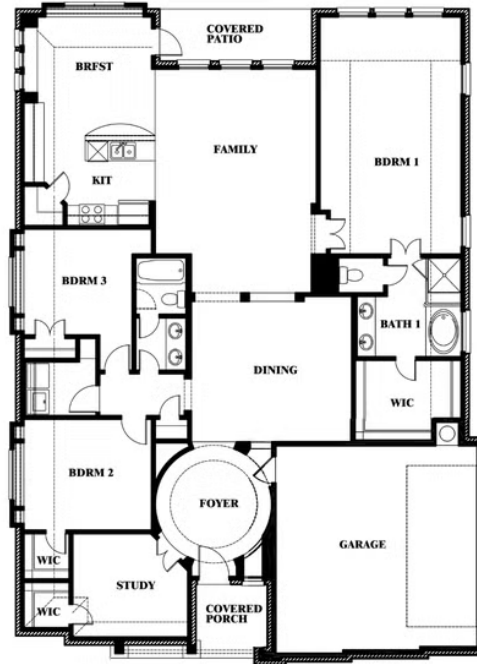

Carolina Side Entry

WILDCAT RIDGE PHASE 2
WILDCAT RIDGE, GODLEY, TX 76044

CAROLINA SIDE ENTRY FLOOR PLAN

Carolina Side Entry

Document generated Jul 3, 2024. Prices, plans, square footage, features and materials are subject to change at any time without notice and vary among communities. Listed prices are for informational purposes only, are not binding, and do not create any contractual obligation(s). The price of any home is dependent on numerous factors, all of which are unique to a specific home, and is not guaranteed until specified in a binding contract. Pricing of elevations and additional optional beds/baths vary per plan. Some plans require a premium homesite. Please ask the Community Manager for details. Renderings of homes are artist concepts and may not reflect exact colors and materials.