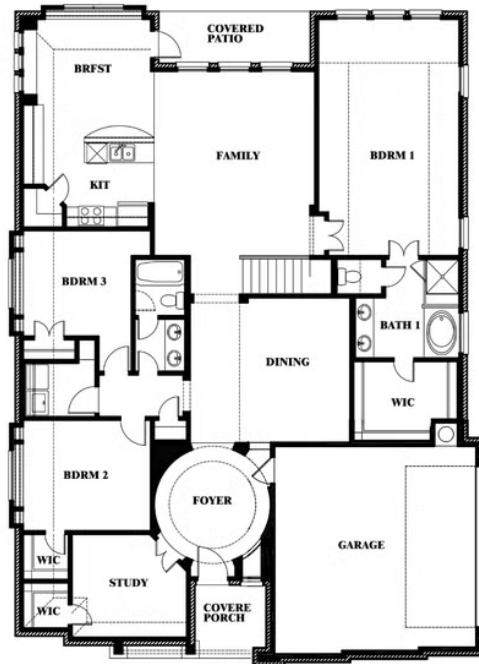

Carolina IV Side Entry

WILDCAT RIDGE PHASE 2
WILDCAT RIDGE, GODLEY, TX 76044

Carolina IV Side Entry