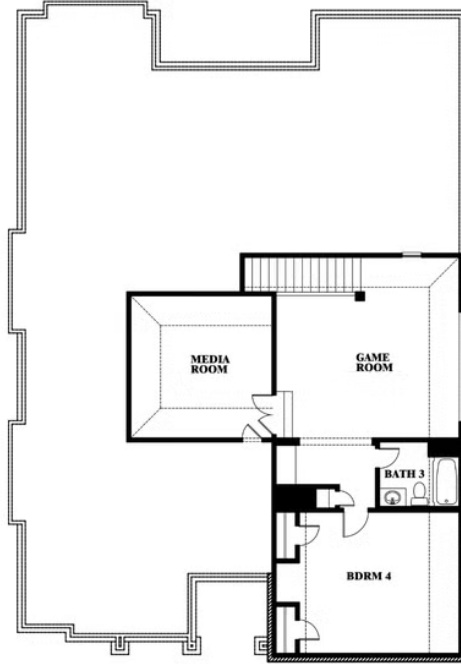

Carolina IV Side Entry

WILDCAT RIDGE PHASE 2
WILDCAT RIDGE, GODLEY, TX 76044

Carolina IV Side Entry