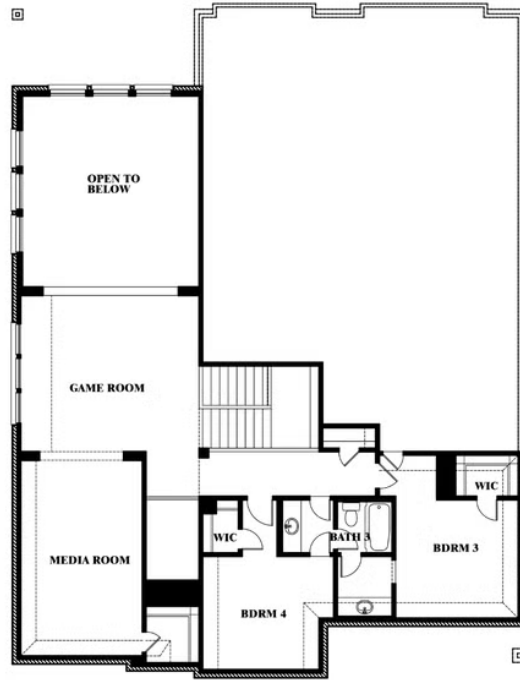

Bellflower II

WILDCAT RIDGE PHASE 2
WILDCAT RIDGE, GODLEY, TX 76044

Bellflower II