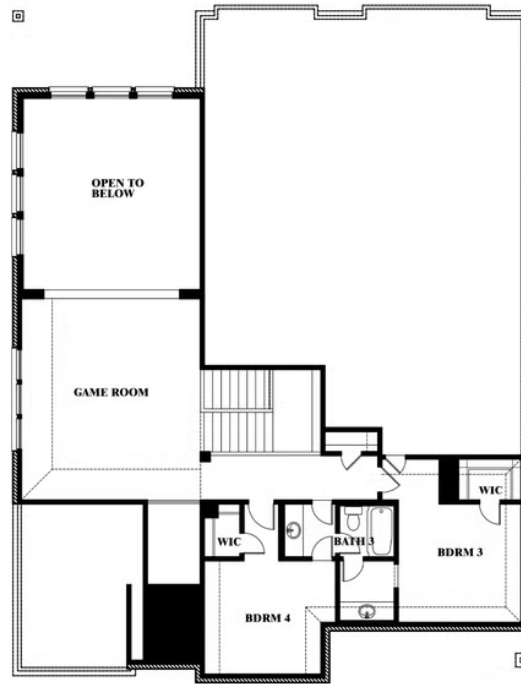

Bellflower

WILDCAT RIDGE PHASE 2
WILDCAT RIDGE, GODLEY, TX 76044

Bellflower