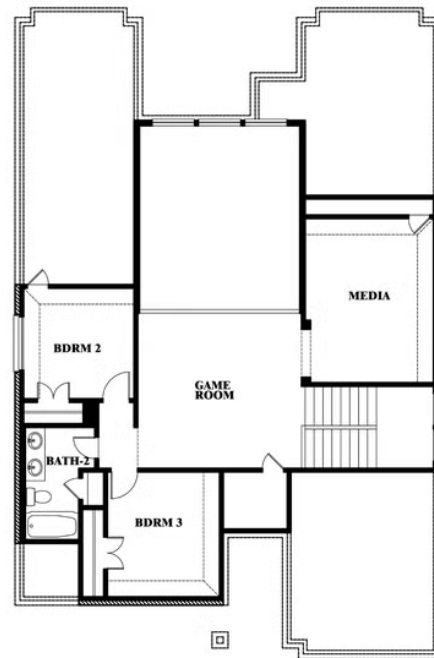

Violet II

VIOLET II FLOOR PLAN

WILDCAT RIDGE PHASE 2 AND 4
WILDCAT RIDGE, GODLEY, TX 76044

Violet II