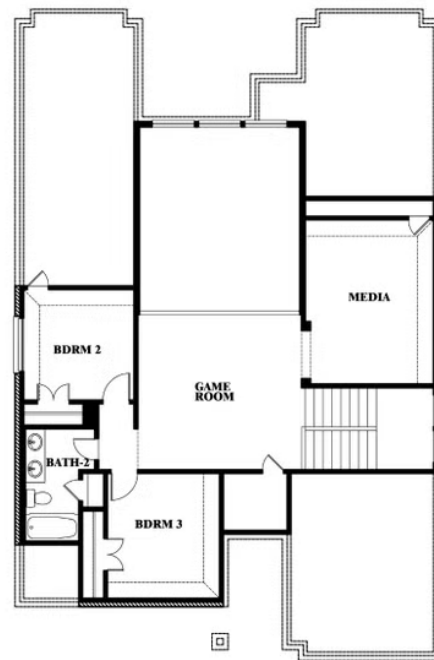

Violet II

WILDCAT RIDGE PHASE 2 AND 4
WILDCAT RIDGE, GODLEY, TX 76044

VIOLET II FLOOR PLAN WITH OPTIONAL BEDROOM AT STUDY

Violet II
Opt. Bed 5 & Bath 4 at Study