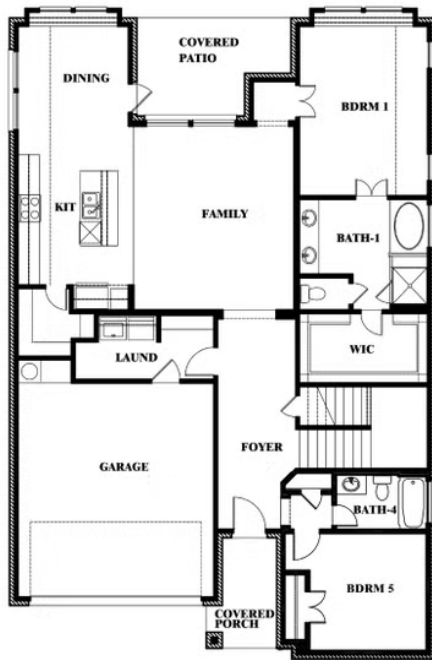

Violet II

WILDCAT RIDGE PHASE 2 AND 4
WILDCAT RIDGE, GODLEY, TX 76044

VIOLET II FLOOR PLAN WITH OPTIONAL BEDROOM AT STUDY

Violet II
Opt. Bed 5 & Bath 4 at Study