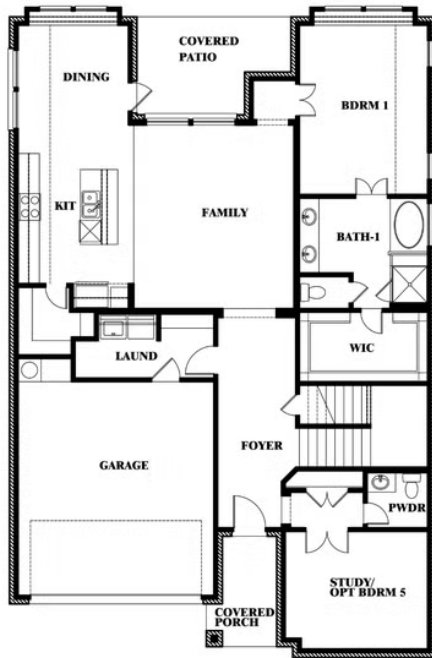

Violet II

VIOLET II FLOOR PLAN

WILDCAT RIDGE PHASE 2 AND 4
WILDCAT RIDGE, GODLEY, TX 76044

Violet II