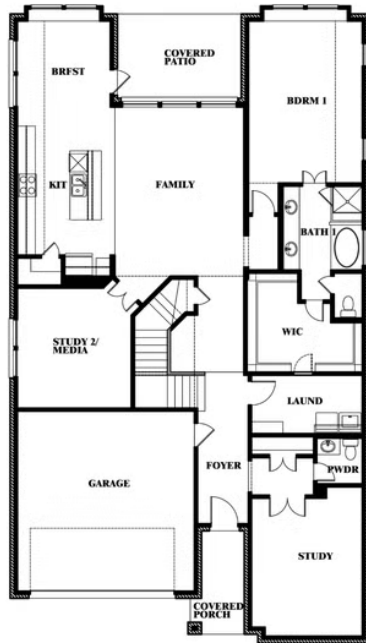

Rose II

ROSE II FLOOR PLAN

WILDCAT RIDGE PHASE 2 AND 4
WILDCAT RIDGE, GODLEY, TX 76044

Rose II