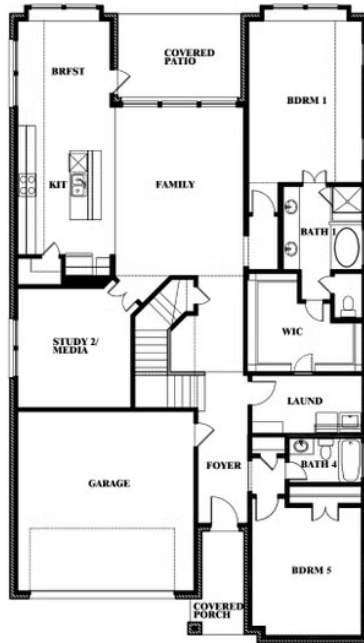

Rose II

WILDCAT RIDGE PHASE 2 AND 4
WILDCAT RIDGE, GODLEY, TX 76044

ROSE II FLOOR PLAN WITH OPTIONAL BED & BATH AT STUDY

Rose II
Opt. Bed & Bath at Study