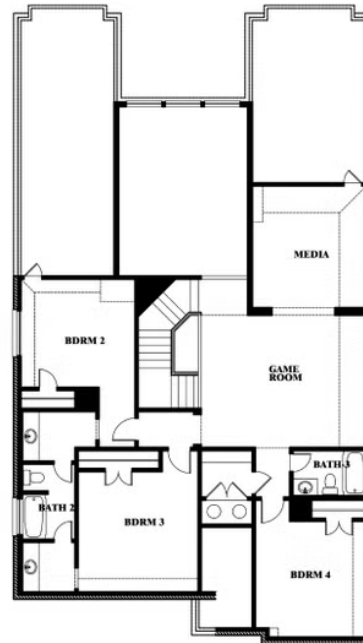

Rose II

WILDCAT RIDGE PHASE 2 AND 4
WILDCAT RIDGE, GODLEY, TX 76044

ROSE II FLOOR PLAN WITH OPTIONAL BED & BATH AT STUDY

Rose II
Opt. Bed & Bath at Study