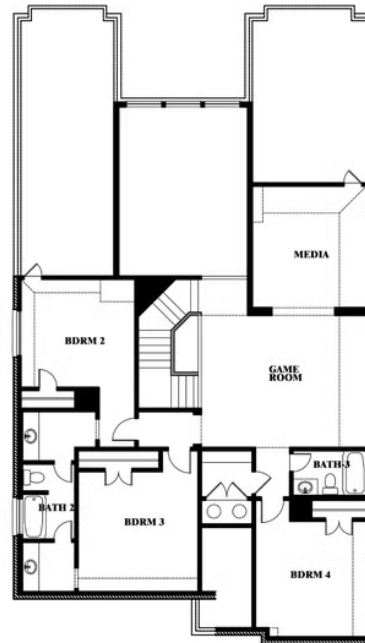

Rose II

ROSE II FLOOR PLAN

WILDCAT RIDGE PHASE 2 AND 4
WILDCAT RIDGE, GODLEY, TX 76044

Rose II