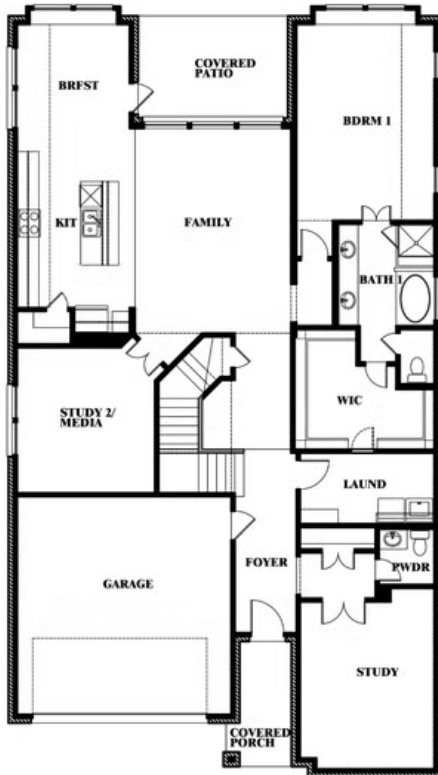

Rose

HOMES FROM
\$559,990

CLASSIC SERIES

WILDCAT RIDGE PHASE 2 AND 4

WILDCAT RIDGE, GODLEY, TX 76044

3,359
SQUARE FEET

4
BEDROOMS

3.5
BATHROOMS

2
CAR GARAGE

ELEVATION A

ELEVATION AS

ELEVATION AS

ELEVATION B

ELEVATION B

ELEVATION C

ELEVATION C

ELEVATION D

ELEVATION D

Rose

ROSE FLOOR PLAN

WILDCAT RIDGE PHASE 2 AND 4

WILDCAT RIDGE, GODLEY, TX 76044

Rose

This brochure is for general informational purposes and is to be used as a guide only. Changes may be made during the development process and floorplans, dimensions, fixtures, fittings, finishes and specifications are subject to change without notice. Window placement, balcony configuration, wardrobe sizes and living areas may vary slightly within each plan type. EQUAL HOUSING OPPORTUNITY

Rose

WILDCAT RIDGE PHASE 2 AND 4
WILDCAT RIDGE, GODLEY, TX 76044

ROSE FLOOR PLAN WITH OPTIONAL BED & BATH AT STUDY

Rose
Opt. Bed & Bath at Study

This brochure is for general informational purposes and is to be used as a guide only. Changes may be made during the development process and floorplans, dimensions, fixtures, fittings, finishes and specifications are subject to change without notice. Window placement, balcony configuration, wardrobe sizes and living areas may vary slightly within each plan type. EQUAL HOUSING OPPORTUNITY