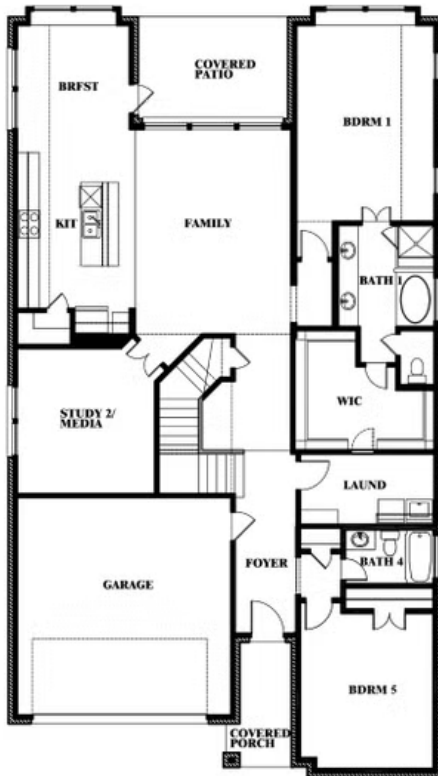

Rose

HOMES FROM
\$559,990

CLASSIC SERIES

WILDCAT RIDGE PHASE 2 AND 4

WILDCAT RIDGE, GODLEY, TX 76044

3,359
SQUARE FEET

4
BEDROOMS

3.5
BATHROOMS

2
CAR GARAGE

ELEVATION A

ELEVATION AS

ELEVATION AS

ELEVATION B

ELEVATION B

ELEVATION C

ELEVATION C

ELEVATION D

ELEVATION D

Rose

ROSE FLOOR PLAN

WILDCAT RIDGE PHASE 2 AND 4

WILDCAT RIDGE, GODLEY, TX 76044

Rose

This brochure is for general informational purposes and is to be used as a guide only. Changes may be made during the development process and floorplans, dimensions, fixtures, fittings, finishes and specifications are subject to change without notice. Window placement, balcony configuration, wardrobe sizes and living areas may vary slightly within each plan type. EQUAL HOUSING OPPORTUNITY

Rose

WILDCAT RIDGE PHASE 2 AND 4
WILDCAT RIDGE, GODLEY, TX 76044

ROSE FLOOR PLAN WITH OPTIONAL BED & BATH AT STUDY

Rose
Opt. Bed & Bath at Study

This brochure is for general informational purposes and is to be used as a guide only. Changes may be made during the development process and floorplans, dimensions, fixtures, fittings, finishes and specifications are subject to change without notice. Window placement, balcony configuration, wardrobe sizes and living areas may vary slightly within each plan type. EQUAL HOUSING OPPORTUNITY