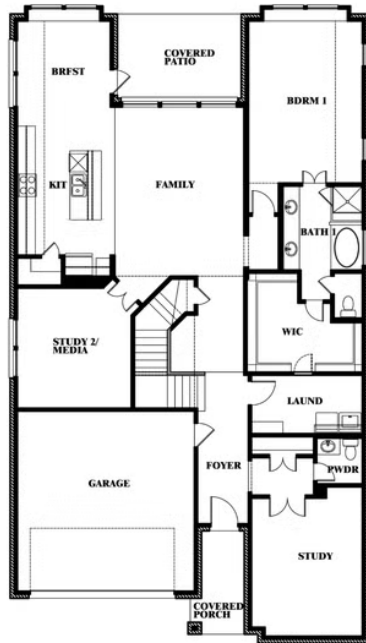

Rose

ROSE FLOOR PLAN

WILDCAT RIDGE PHASE 2 AND 4
WILDCAT RIDGE, GODLEY, TX 76044

Rose