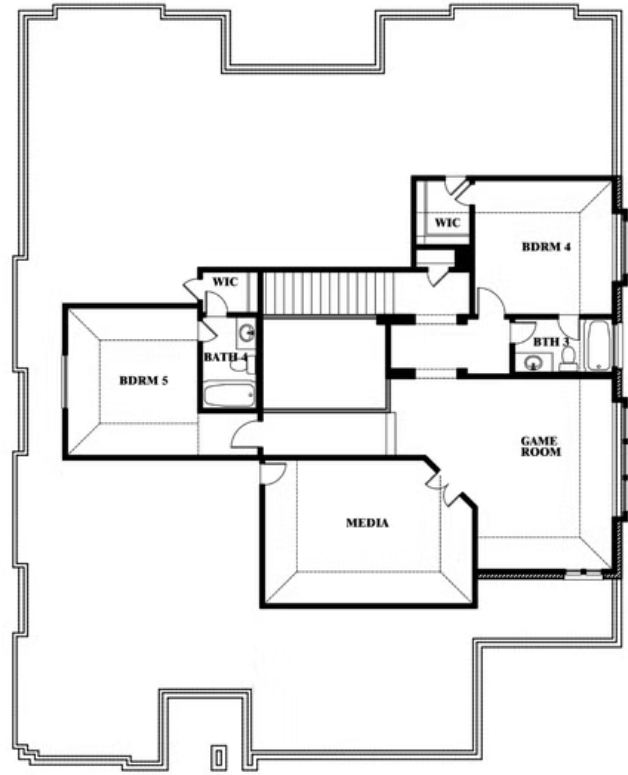

Primrose FE VI

HOMES FROM
\$653,990

CLASSIC SERIES

WILDCAT RIDGE PHASE 2 AND 4

WILDCAT RIDGE, GODLEY, TX 76044

4,065
SQUARE FEET

5
BEDROOMS

4.5
BATHROOMS

3
CAR GARAGE

Primrose FE VI

WILDCAT RIDGE PHASE 2 AND 4
WILDCAT RIDGE, GODLEY, TX 76044

Primrose FE VI

This brochure is for general informational purposes and is to be used as a guide only. Changes may be made during the development process and floorplans, dimensions, fixtures, fittings, finishes and specifications are subject to change without notice. Window placement, balcony configuration, wardrobe sizes and living areas may vary slightly within each plan type. EQUAL HOUSING OPPORTUNITY