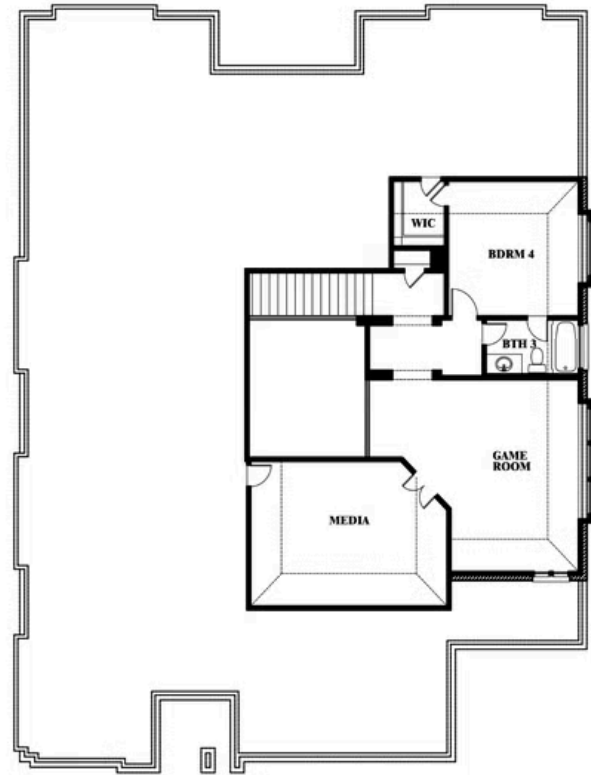

Primrose FE V

HOMES FROM
\$625,990

CLASSIC SERIES

WILDCAT RIDGE PHASE 2 AND 4

WILDCAT RIDGE, GODLEY, TX 76044

3,733
SQUARE FEET

4
BEDROOMS

3.5
BATHROOMS

3
CAR GARAGE

ELEVATION A

ELEVATION B

ELEVATION B

ELEVATION C

ELEVATION C

Primrose FE V

WILDCAT RIDGE PHASE 2 AND 4
WILDCAT RIDGE, GODLEY, TX 76044

Primrose FE V

This brochure is for general informational purposes and is to be used as a guide only. Changes may be made during the development process and floorplans, dimensions, fixtures, fittings, finishes and specifications are subject to change without notice. Window placement, balcony configuration, wardrobe sizes and living areas may vary slightly within each plan type. EQUAL HOUSING OPPORTUNITY