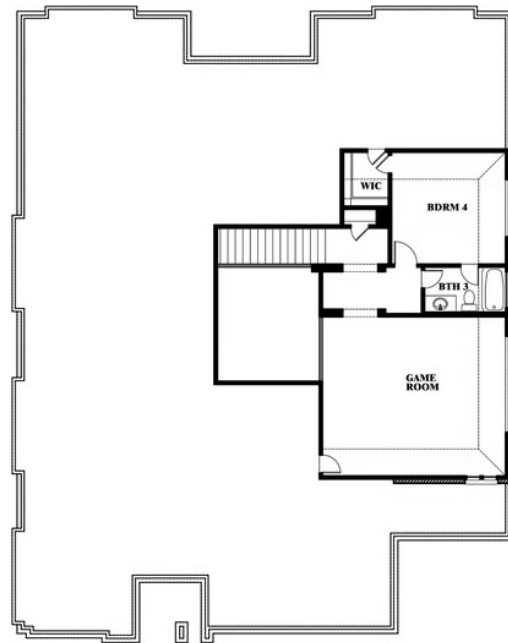

Primrose FE IV

WILDCAT RIDGE PHASE 2 AND 4
WILDCAT RIDGE, GODLEY, TX 76044

Primrose FE IV