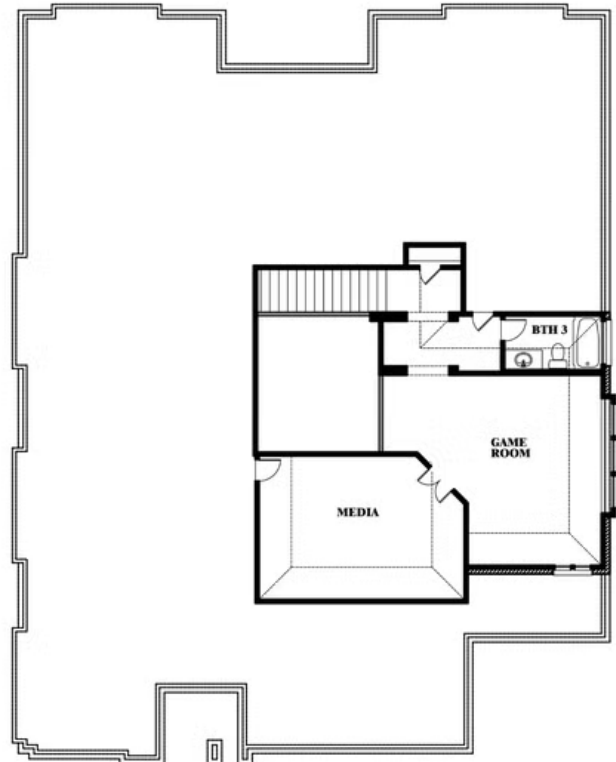

Primrose FE III

HOMES FROM
\$606,990

CLASSIC SERIES

WILDCAT RIDGE PHASE 2 AND 4

WILDCAT RIDGE, GODLEY, TX 76044

3,525
SQUARE FEET

3
BEDROOMS

3.5
BATHROOMS

3
CAR GARAGE

Primrose FE III

WILDCAT RIDGE PHASE 2 AND 4
WILDCAT RIDGE, GODLEY, TX 76044

Primrose FE III

This brochure is for general informational purposes and is to be used as a guide only. Changes may be made during the development process and floorplans, dimensions, fixtures, fittings, finishes and specifications are subject to change without notice. Window placement, balcony configuration, wardrobe sizes and living areas may vary slightly within each plan type. EQUAL HOUSING OPPORTUNITY