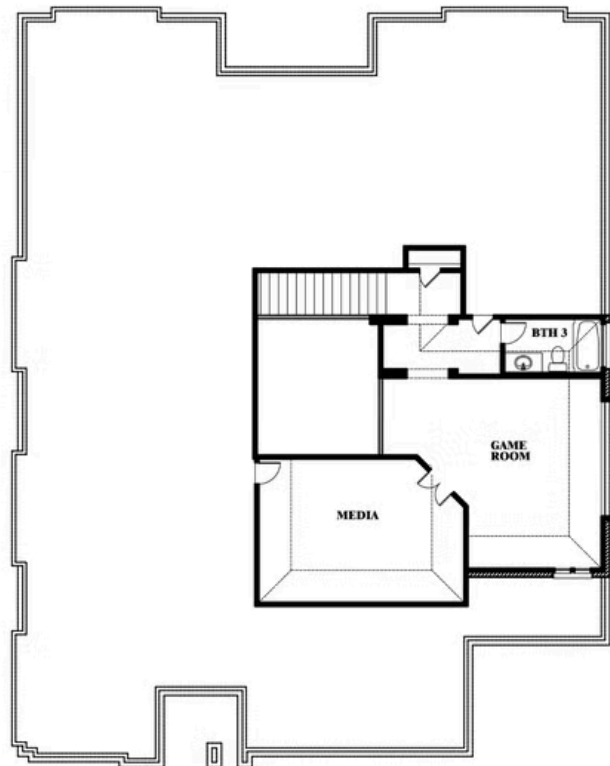

Primrose FE III

HOMES FROM
\$606,990

CLASSIC SERIES

WILDCAT RIDGE PHASE 2 AND 4

WILDCAT RIDGE, GODLEY, TX 76044

3,525
SQUARE FEET

3
BEDROOMS

3.5
BATHROOMS

3
CAR GARAGE

ELEVATION A

ELEVATION B

ELEVATION B

ELEVATION C

ELEVATION C

Primrose FE III

WILDCAT RIDGE PHASE 2 AND 4
WILDCAT RIDGE, GODLEY, TX 76044

Primrose FE III

This brochure is for general informational purposes and is to be used as a guide only. Changes may be made during the development process and floorplans, dimensions, fixtures, fittings, finishes and specifications are subject to change without notice. Window placement, balcony configuration, wardrobe sizes and living areas may vary slightly within each plan type. **EQUAL HOUSING OPPORTUNITY**