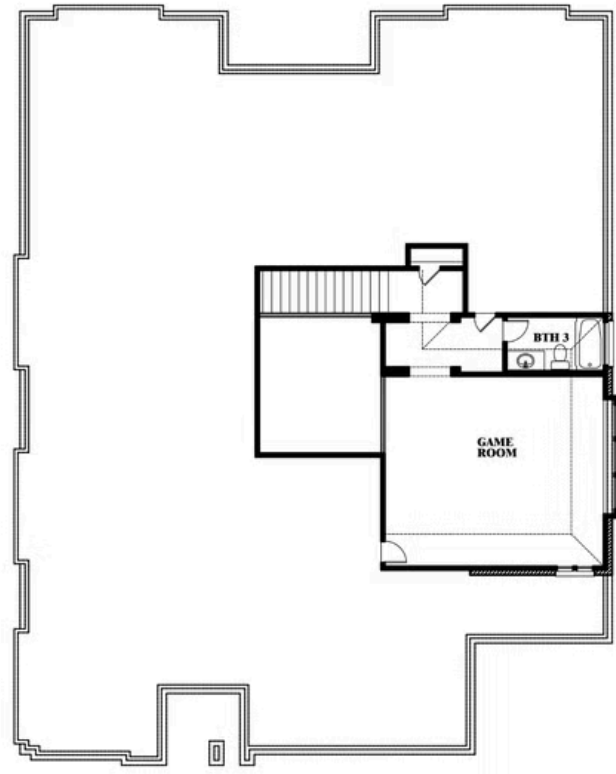

Primrose FE II

HOMES FROM
\$598,990

CLASSIC SERIES

WILDCAT RIDGE PHASE 2 AND 4

WILDCAT RIDGE, GODLEY, TX 76044

3,336
SQUARE FEET

3
BEDROOMS

3.5
BATHROOMS

3
CAR GARAGE

PRIMROSE FE II ELEVATION A

PRIMROSE FE II ELEVATION B

ELEVATION B

PRIMROSE FE II ELEVATION C

ELEVATION C

Primrose FE II

WILDCAT RIDGE PHASE 2 AND 4
WILDCAT RIDGE, GODLEY, TX 76044

Primrose FE II

This brochure is for general informational purposes and is to be used as a guide only. Changes may be made during the development process and floorplans, dimensions, fixtures, fittings, finishes and specifications are subject to change without notice. Window placement, balcony configuration, wardrobe sizes and living areas may vary slightly within each plan type. EQUAL HOUSING OPPORTUNITY