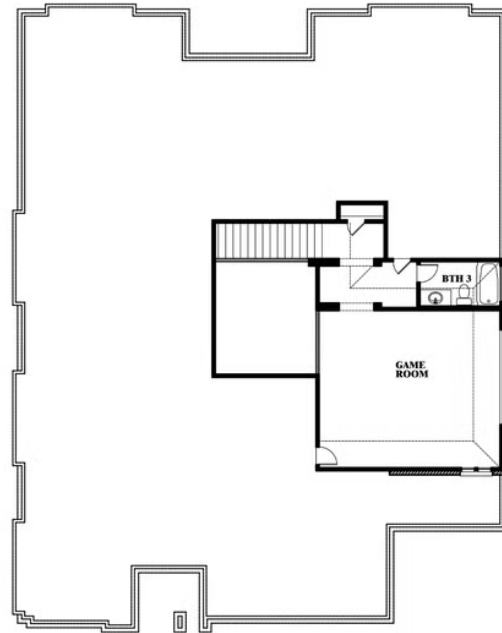

Primrose FE II

WILDCAT RIDGE PHASE 2 AND 4
WILDCAT RIDGE, GODLEY, TX 76044

Primrose FE II