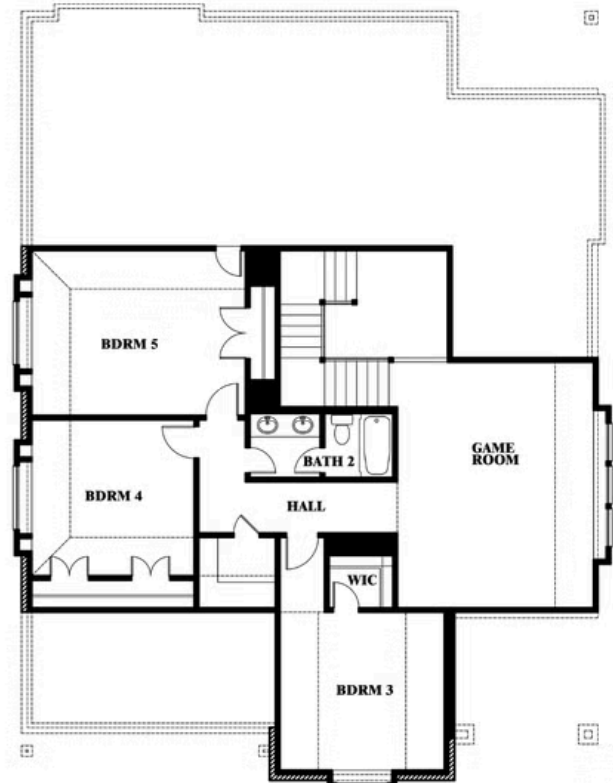

Magnolia Side Entry

HOMES FROM
\$545,990

CLASSIC SERIES

WILDCAT RIDGE PHASE 2 AND 4
WILDCAT RIDGE, GODLEY, TX 76044

3,187
SQUARE FEET

4
BEDROOMS

2.5
BATHROOMS

2
CAR GARAGE

Magnolia Side Entry

WILDCAT RIDGE PHASE 2 AND 4
WILDCAT RIDGE, GODLEY, TX 76044

Magnolia Side Entry

This brochure is for general informational purposes and is to be used as a guide only. Changes may be made during the development process and floorplans, dimensions, fixtures, fittings, finishes and specifications are subject to change without notice. Window placement, balcony configuration, wardrobe sizes and living areas may vary slightly within each plan type. EQUAL HOUSING OPPORTUNITY