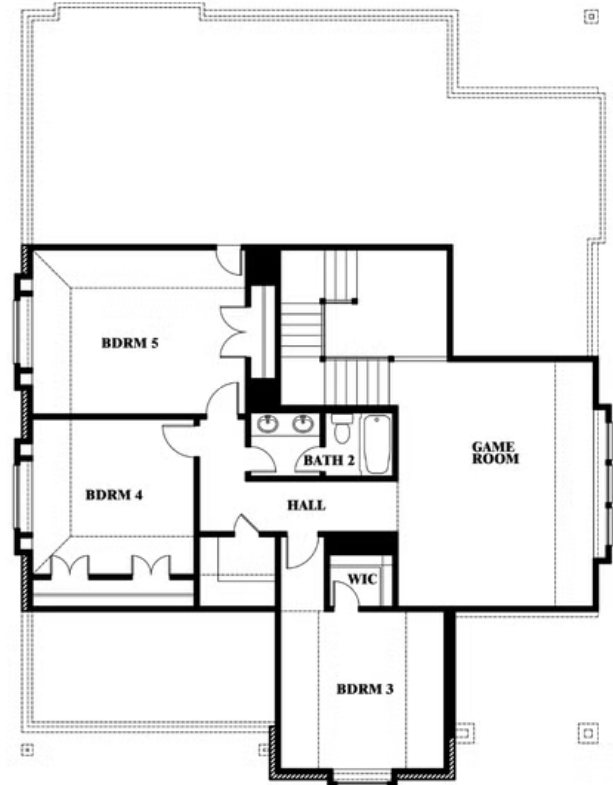

Magnolia Side Entry

HOMES FROM
\$545,990

CLASSIC SERIES

WILDCAT RIDGE PHASE 2 AND 4
WILDCAT RIDGE, GODLEY, TX 76044

3,187
SQUARE FEET

4
BEDROOMS

2.5
BATHROOMS

2
CAR GARAGE

Magnolia Side Entry

WILDCAT RIDGE PHASE 2 AND 4
WILDCAT RIDGE, GODLEY, TX 76044

Magnolia Side Entry

This brochure is for general informational purposes and is to be used as a guide only. Changes may be made during the development process and floorplans, dimensions, fixtures, fittings, finishes and specifications are subject to change without notice. Window placement, balcony configuration, wardrobe sizes and living areas may vary slightly within each plan type. EQUAL HOUSING OPPORTUNITY