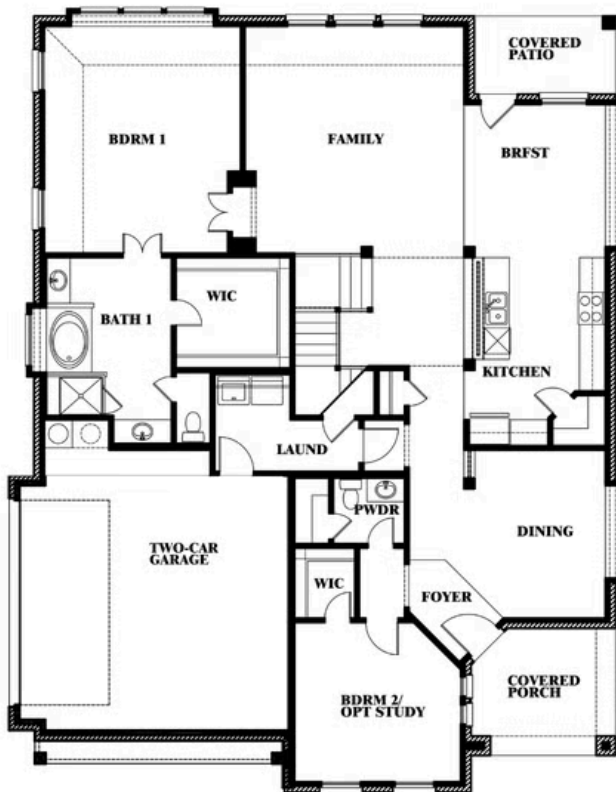

Magnolia Side Entry

WILDCAT RIDGE PHASE 2 AND 4
WILDCAT RIDGE, GODLEY, TX 76044

Magnolia Side Entry

This brochure is for general informational purposes and is to be used as a guide only. Changes may be made during the development process and floorplans, dimensions, fixtures, fittings, finishes and specifications are subject to change without notice. Window placement, balcony configuration, wardrobe sizes and living areas may vary slightly within each plan type. EQUAL HOUSING OPPORTUNITY

Document generated Mar 14, 2025. Prices, plans, square footage, features and materials are subject to change at any time without notice and vary among communities. Listed prices are for informational purposes only, are not binding, and do not create any contractual obligation(s). The price of any home is dependent on numerous factors, all of which are unique to a specific home, and is not guaranteed until specified in a binding contract. Pricing of elevations and additional optional beds/baths vary per plan. Some plans require a premium homesite. Please ask the Community Manager for details. Renderings of homes are artist concepts and may not reflect exact colors and materials.