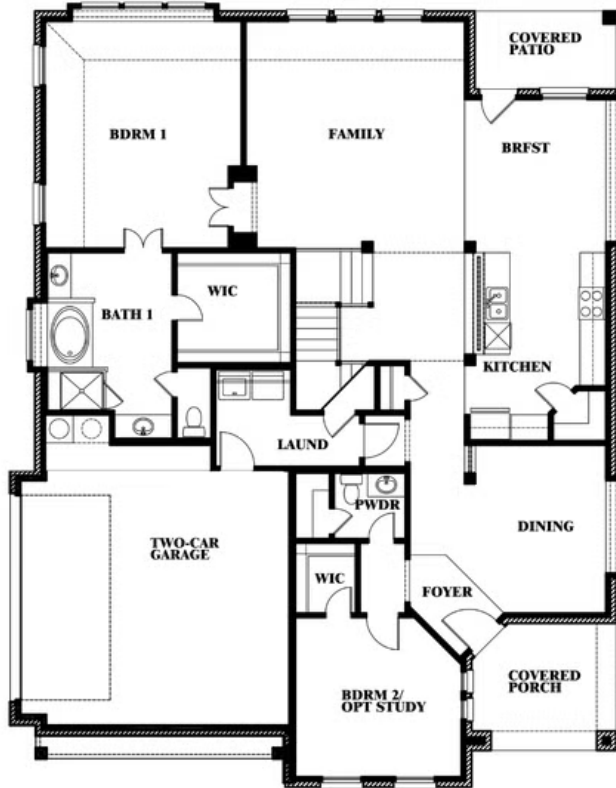

Magnolia Side Entry

HOMES FROM
\$545,990

CLASSIC SERIES

WILDCAT RIDGE PHASE 2 AND 4
WILDCAT RIDGE, GODLEY, TX 76044

3,187
SQUARE FEET

4
BEDROOMS

2.5
BATHROOMS

2
CAR GARAGE

Magnolia Side Entry

WILDCAT RIDGE PHASE 2 AND 4
WILDCAT RIDGE, GODLEY, TX 76044

Magnolia Side Entry

This brochure is for general informational purposes and is to be used as a guide only. Changes may be made during the development process and floorplans, dimensions, fixtures, fittings, finishes and specifications are subject to change without notice. Window placement, balcony configuration, wardrobe sizes and living areas may vary slightly within each plan type. EQUAL HOUSING OPPORTUNITY