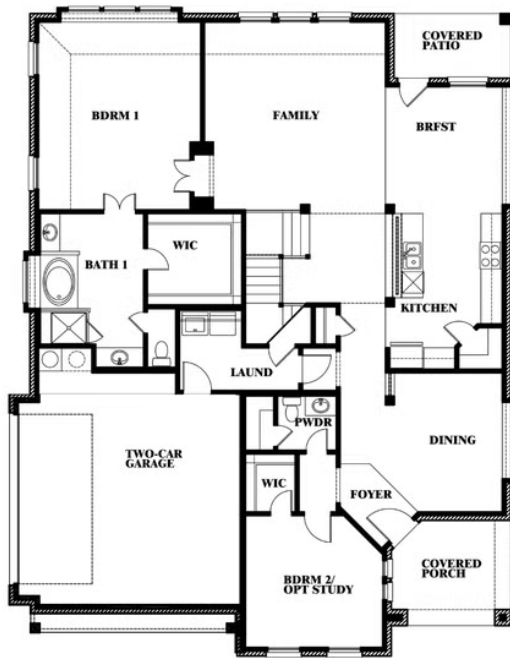

Magnolia Side Entry

WILDCAT RIDGE PHASE 2 AND 4
WILDCAT RIDGE, GODLEY, TX 76044

Magnolia Side Entry