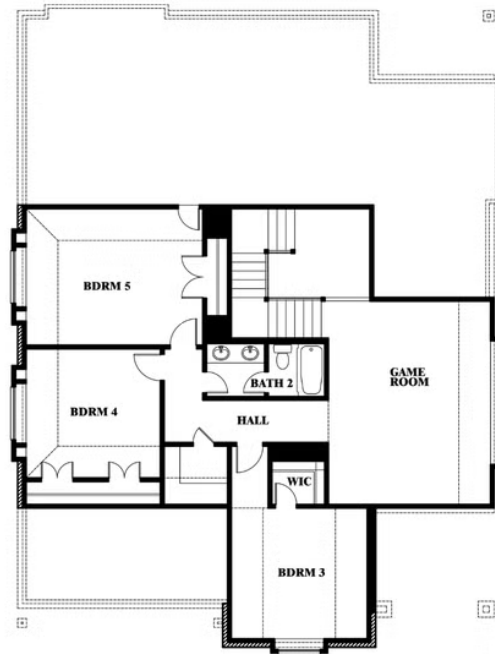

Magnolia Side Entry

WILDCAT RIDGE PHASE 2 AND 4
WILDCAT RIDGE, GODLEY, TX 76044

Magnolia Side Entry