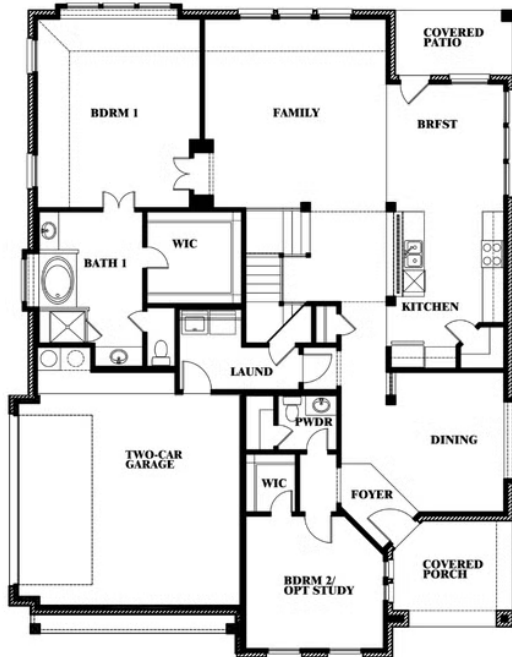

Magnolia III Side Entry

WILDCAT RIDGE PHASE 2 AND 4
WILDCAT RIDGE, GODLEY, TX 76044

Magnolia III Side Entry