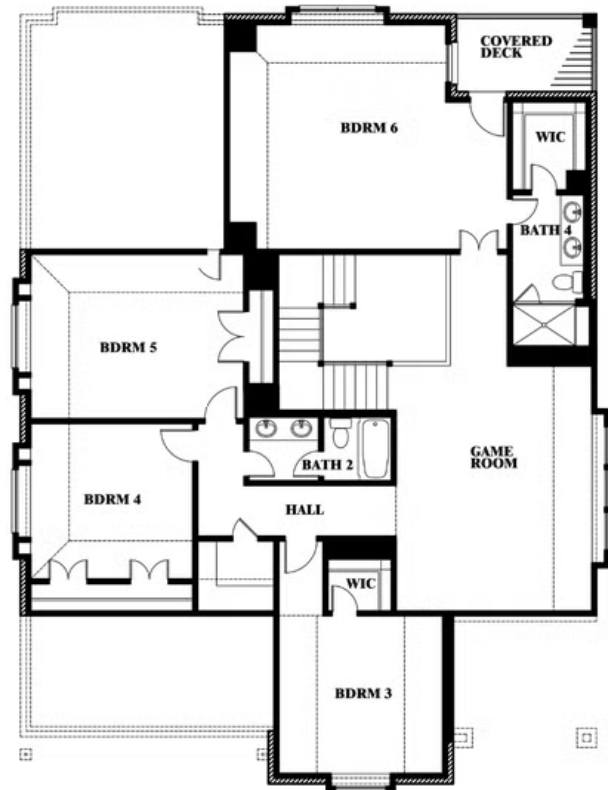

# Magnolia III Side Entry

HOMES FROM  
**\$589,990**

CLASSIC SERIES

**WILDCAT RIDGE PHASE 2 AND 4**  
WILDCAT RIDGE, GODLEY, TX 76044

**3,754**  
SQUARE FEET

**5**  
BEDROOMS

**3.5**  
BATHROOMS

**2**  
CAR GARAGE

**ELEVATION R**

**ELEVATION S**

ELEVATION S

**ELEVATION T**

ELEVATION T

# Magnolia III Side Entry

**WILDCAT RIDGE PHASE 2 AND 4**  
WILDCAT RIDGE, GODLEY, TX 76044

## Magnolia III Side Entry

This brochure is for general informational purposes and is to be used as a guide only. Changes may be made during the development process and floorplans, dimensions, fixtures, fittings, finishes and specifications are subject to change without notice. Window placement, balcony configuration, wardrobe sizes and living areas may vary slightly within each plan type. EQUAL HOUSING OPPORTUNITY