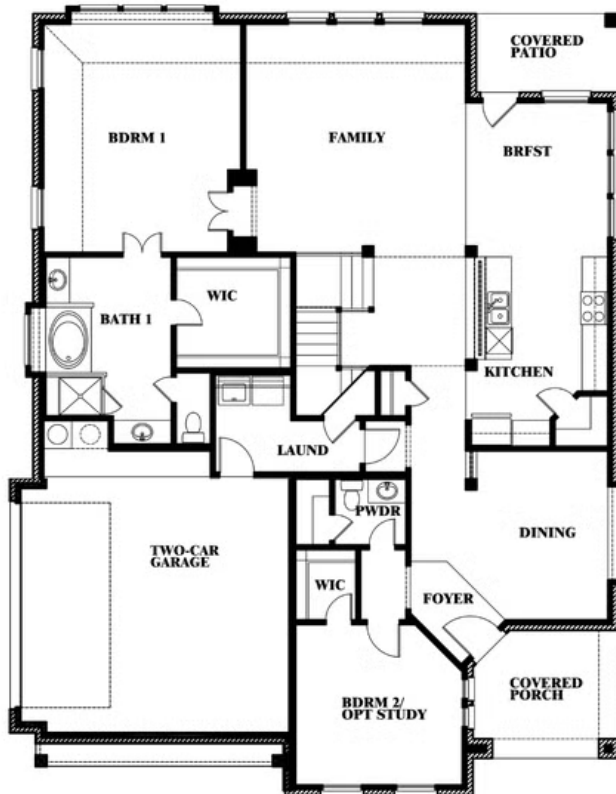

# Magnolia III Side Entry

HOMES FROM  
**\$589,990**

CLASSIC SERIES

**WILDCAT RIDGE PHASE 2 AND 4**  
WILDCAT RIDGE, GODLEY, TX 76044

**3,754**  
SQUARE FEET

**5**  
BEDROOMS

**3.5**  
BATHROOMS

**2**  
CAR GARAGE

**ELEVATION R**

**ELEVATION S**

ELEVATION S

**ELEVATION T**

ELEVATION T

# Magnolia III Side Entry

**WILDCAT RIDGE PHASE 2 AND 4**  
WILDCAT RIDGE, GODLEY, TX 76044

## Magnolia III Side Entry

This brochure is for general informational purposes and is to be used as a guide only. Changes may be made during the development process and floorplans, dimensions, fixtures, fittings, finishes and specifications are subject to change without notice. Window placement, balcony configuration, wardrobe sizes and living areas may vary slightly within each plan type. EQUAL HOUSING OPPORTUNITY