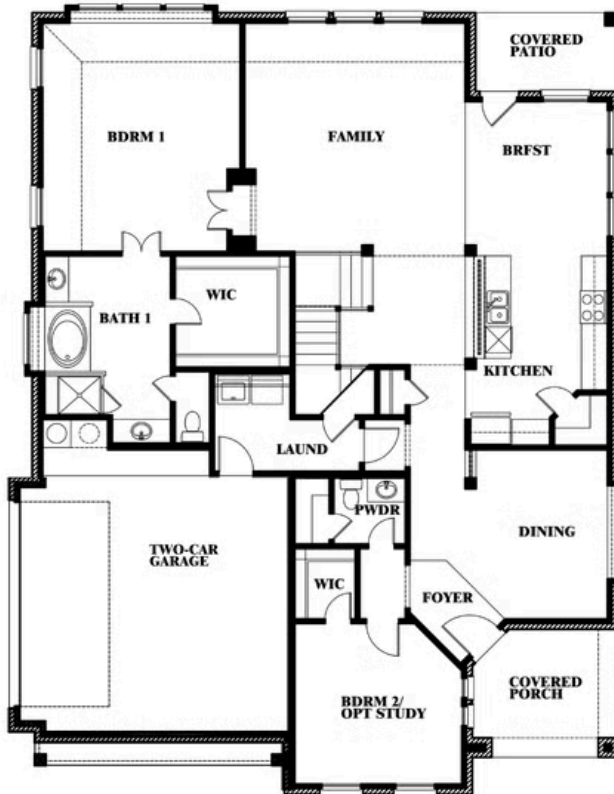

Magnolia III Side Entry

HOMES FROM
\$589,990

CLASSIC SERIES

WILDCAT RIDGE PHASE 2 AND 4
WILDCAT RIDGE, GODLEY, TX 76044

3,754
SQUARE FEET

5
BEDROOMS

3.5
BATHROOMS

2
CAR GARAGE

Magnolia III Side Entry

WILDCAT RIDGE PHASE 2 AND 4
WILDCAT RIDGE, GODLEY, TX 76044

Magnolia III Side Entry

This brochure is for general informational purposes and is to be used as a guide only. Changes may be made during the development process and floorplans, dimensions, fixtures, fittings, finishes and specifications are subject to change without notice. Window placement, balcony configuration, wardrobe sizes and living areas may vary slightly within each plan type. EQUAL HOUSING OPPORTUNITY