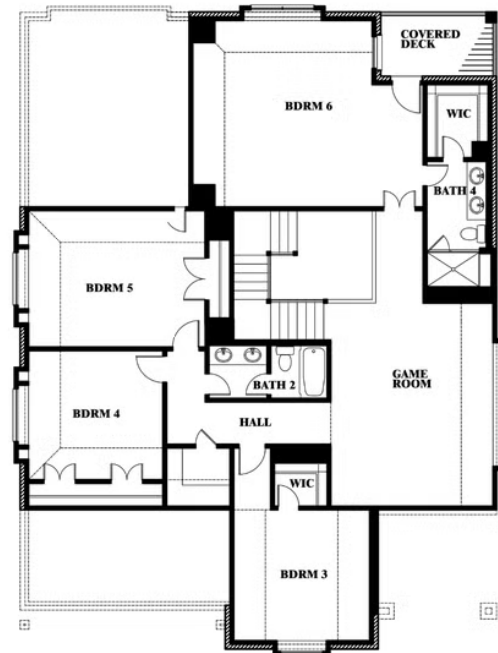

Magnolia III Side Entry

WILDCAT RIDGE PHASE 2 AND 4
WILDCAT RIDGE, GODLEY, TX 76044

Magnolia III Side Entry