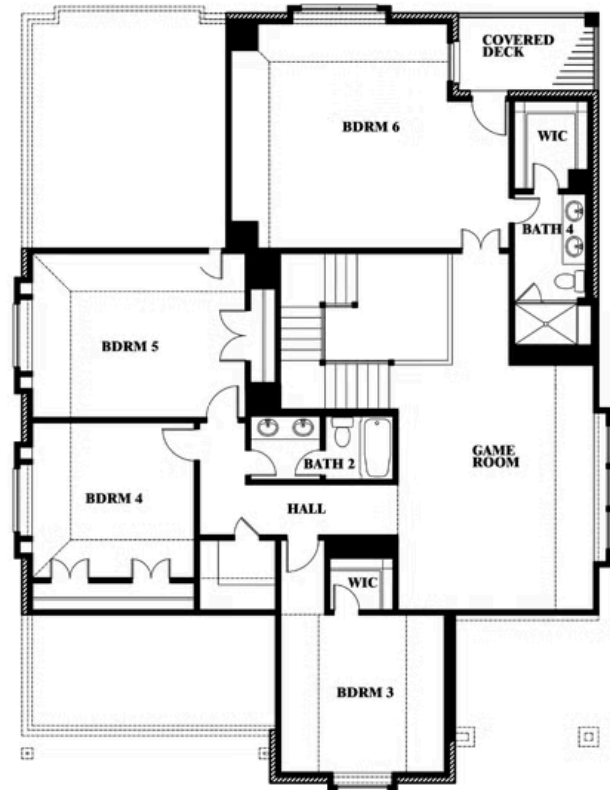

Magnolia III Side Entry

HOMES FROM
\$589,990

CLASSIC SERIES

WILDCAT RIDGE PHASE 2 AND 4
WILDCAT RIDGE, GODLEY, TX 76044

3,754
SQUARE FEET

5
BEDROOMS

3.5
BATHROOMS

2
CAR GARAGE

Magnolia III Side Entry

WILDCAT RIDGE PHASE 2 AND 4
WILDCAT RIDGE, GODLEY, TX 76044

Magnolia III Side Entry

This brochure is for general informational purposes and is to be used as a guide only. Changes may be made during the development process and floorplans, dimensions, fixtures, fittings, finishes and specifications are subject to change without notice. Window placement, balcony configuration, wardrobe sizes and living areas may vary slightly within each plan type. EQUAL HOUSING OPPORTUNITY