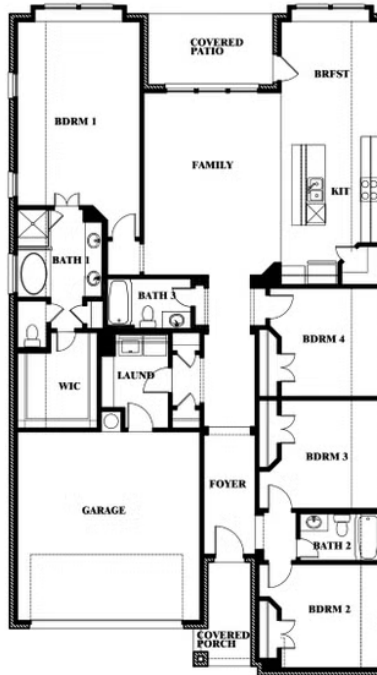

Jasmine

WILDCAT RIDGE PHASE 2 AND 4
WILDCAT RIDGE, GODLEY, TX 76044

JASMINE FLOOR PLAN WITH OPTIONAL BATH 3

Jasmine
Opt. Bath 3 at Closet